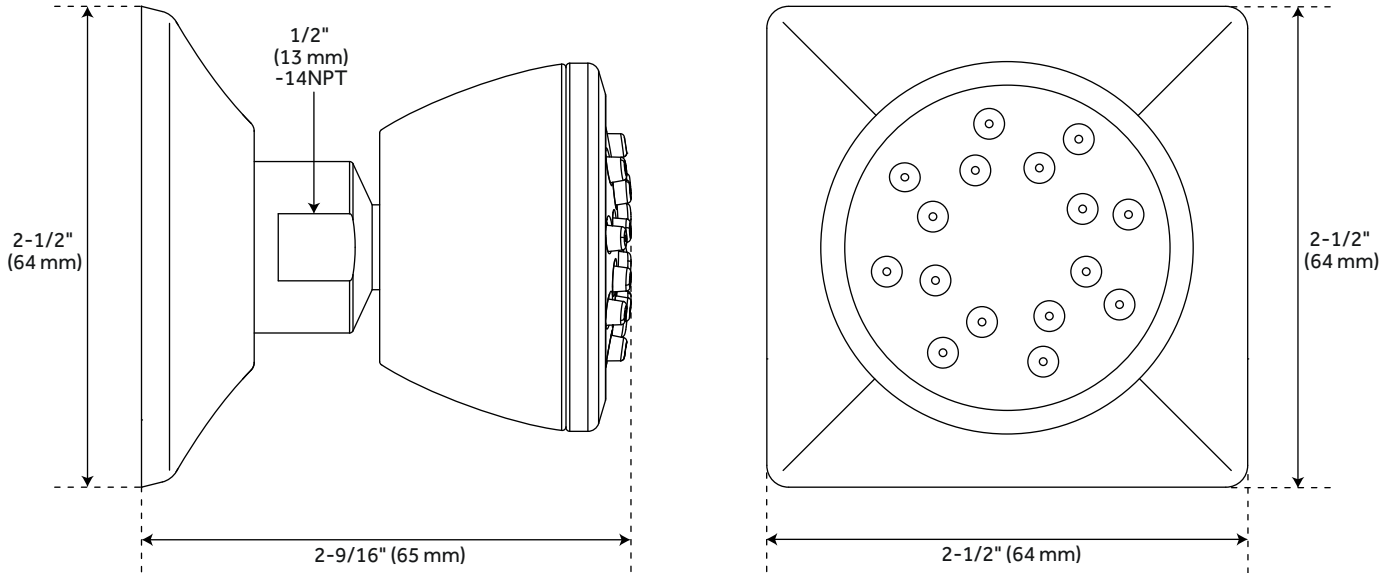

## BODY SPRAY WITH SQUARE BASE

SKU: 948942

### FEATURES

Material: Brass  
Depth: 2-9/16"  
Assembly Required: No  
Base Plate Height: 2-1/2"  
Base Plate Width: 2-1/2"  
Adjustment Angle: 15°  
Female NPT Connection: 1/2"  
Maximum Flow Rate: 2.0 gpm (7.6L/min)  
max @ 80 psi