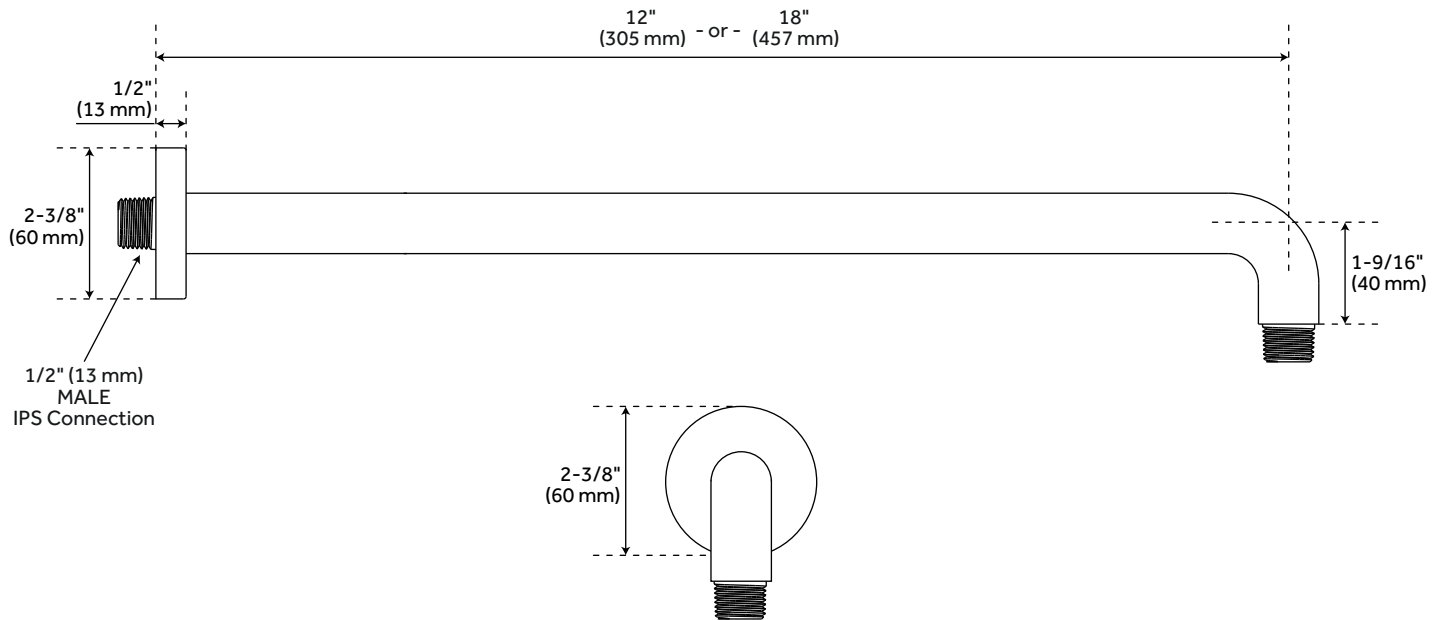

WALL-MOUNT

RAINFALL SHOWER ARM

SKU: 948955

FEATURES

Shape: Round
Material: Brass
Features: Shower Arm Only
Height: 1-9/16"
Base Plate Diameter: 2-3/8"
Assembly Required: No
Installation Type: Wall Mount
Escutcheon Included
IPS: 1/2"