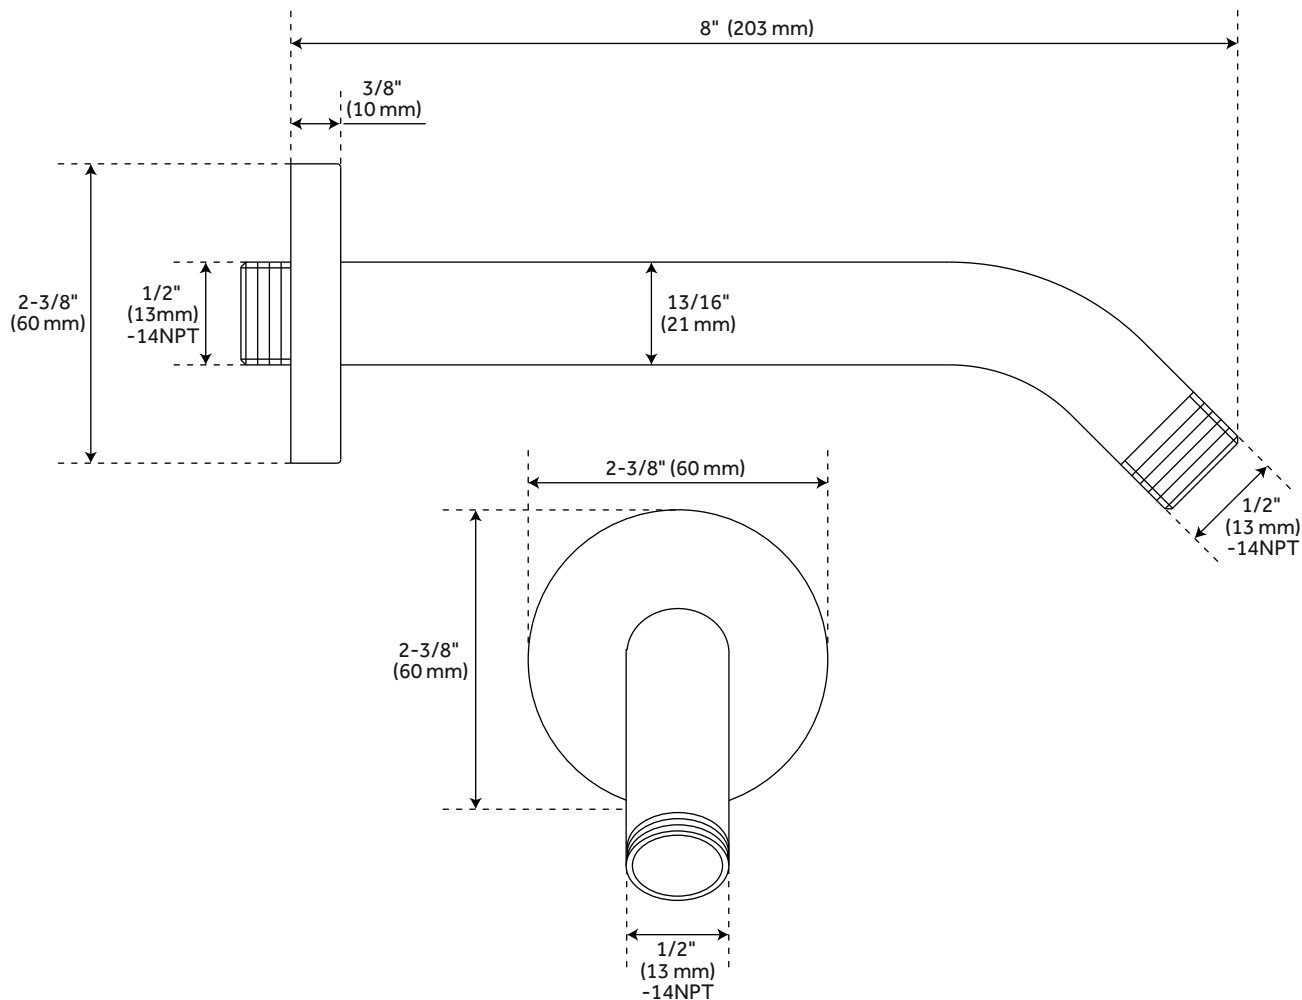

### FEATURES

- Shape: Round
- Assembly Required: No
- Installation Type: Wall
- Shower Head Spray: Multi-Function
- Shower Arm Included: Yes
- Shower Head Swivel: Yes
- 3 Function Shower Head (Full Spray, Massage Spray, Full & Massage Spray)
- Self Cleaning Rubber Nozzles
- Easy Installation
- 45 Degree Shower Arm With Flange
- Escutcheon Included
- Shower Head Flow Rate: 1.8 gpm (6.8L/min) max @ 80 psi

### FEATURES

Material: ABS  
Diameter: 4-1/2"  
Height: 3-1/2"  
IPS: 1/2"

### SIGNATURE HARDWARE LIFETIME WARRANTY

See website for warranty information

All dimensions and specifications are nominal and may vary. Use actual products for accuracy in critical situations.

PAGE 2  
Code: SHSH2040GBN/SHSH2040GCP  
SHSH2040GPN

### FEATURES

Material: Brass  
Length: 8"  
Width: 2-3/8"  
IPS: 1/2"