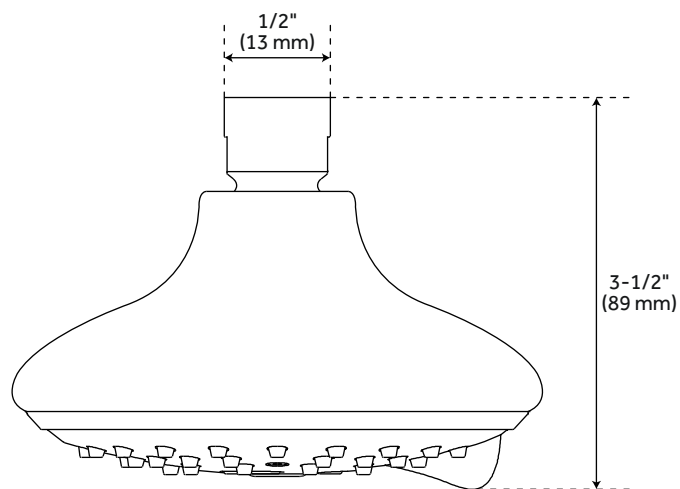

### FEATURES

- Shape: Round
- Assembly Required: No
- Installation Type: Wall
- Shower Head Spray: Multi-Function
- Shower Arm Included: Yes
- Shower Head Swivel: Yes
- 3 Function Shower Head (Full Spray, Massage Spray, Full & Massage Spray)
- Self Cleaning Rubber Nozzles
- Easy Installation
- 45 Degree Shower Arm With Flange
- Escutcheon Included
- Shower Head Flow Rate: 1.8 gpm (6.8L/min) max @ 80 psi

### CONTENTS

SHOWER HEAD .....	PAGE 2
SHOWER ARM .....	PAGE 3

REVISED 01/07/2020

### FEATURES

Material: ABS  
Diameter: 4-1/2"  
Height: 3-1/2"  
IPS: 1/2"

### FEATURES

Material: Brass  
Length: 8"  
Width: 2-3/8"  
IPS: 1/2"