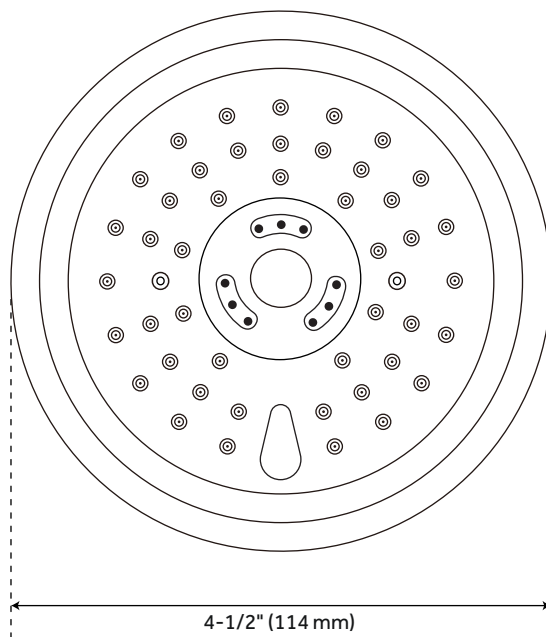

### FEATURES

- Shape: Round
- Assembly Required: No
- Installation Type: Wall
- Shower Head Spray: Multi-Function
- Shower Arm Included: Yes
- Shower Head Swivel: Yes
- 3 Function Shower Head (Full Spray, Massage Spray, Full & Massage Spray)
- Self Cleaning Rubber Nozzles
- Easy Installation
- 45 Degree Shower Arm With Flange
- Escutcheon Included
- Shower Head Flow Rate: 1.8 gpm (6.8L/min) max @ 80 psi

### CONTENTS

SHOWER HEAD .....	PAGE 2
SHOWER ARM .....	PAGE 3

REVISED 01/07/2020

### FEATURES

Material: ABS  
Diameter: 4-1/2"  
Height: 3-1/2"  
IPS: 1/2"

### FEATURES

Material: Brass  
Length: 8"  
Width: 2-3/8"  
IPS: 1/2"