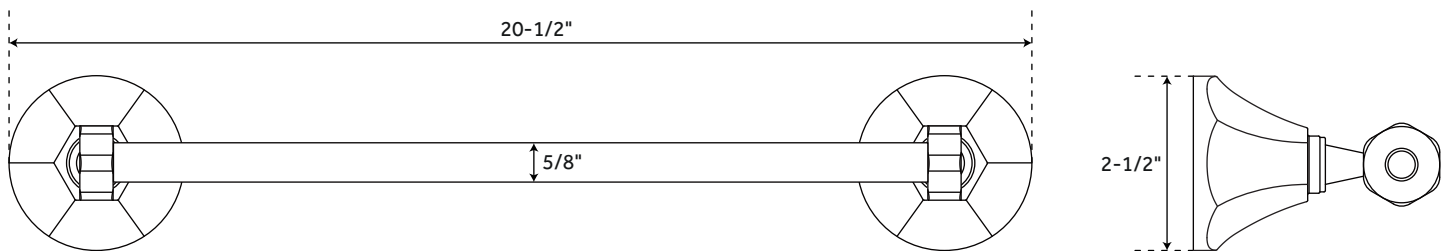

# 18" KEY WEST

TOWEL BAR

SKU: 948189

## FEATURES

Installation Type: Wall Mount  
Design: Traditional  
Material: Brass  
Length: 20-1/2"  
Width: 3-5/8"  
Height: 2-1/2"  
Base Plate Diameter: 2-1/2"  
Assembly Required: Yes  
Mounting Hardware Included: Yes  
Mounting Hardware Concealed: Yes  
Number of Rails: 1  
Centers: 18"

## FEATURES

Installation Type: Wall Mount  
Design: Traditional  
Material: Brass  
Length: 26-1/2"  
Width: 3-5/8"  
Height: 2-1/2"  
Base Plate Diameter: 2-1/2"  
Assembly Required: Yes  
Mounting Hardware Included: Yes  
Mounting Hardware Concealed: Yes  
Number of Rails: 1  
Centers: 24"