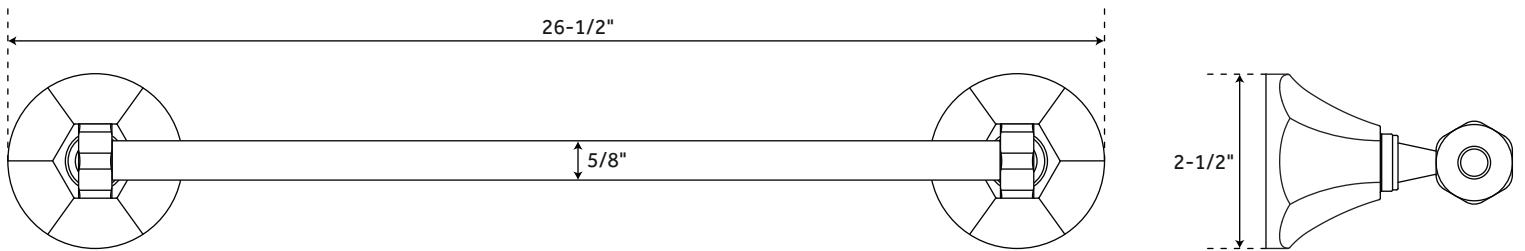

## FEATURES

Installation Type: Wall Mount  
Design: Traditional  
Material: Brass  
Length: 20-1/2"  
Width: 3-5/8"  
Height: 2-1/2"  
Base Plate Diameter: 2-1/2"  
Assembly Required: Yes  
Mounting Hardware Included: Yes  
Mounting Hardware Concealed: Yes  
Number of Rails: 1  
Centers: 18"

## SIGNATURE HARDWARE LIFETIME WARRANTY

See website for warranty information

All dimensions and specifications are nominal and may vary. Use actual products for accuracy in critical situations.

REVISED 01/14/2020  
CODE: SHBRKW18TBBN/SHBRKW18TBCP  
SHBRKW18TBORB/SHBRKW18TBPN

## FEATURES

Installation Type: Wall Mount  
Design: Traditional  
Material: Brass  
Length: 26-1/2"  
Width: 3-5/8"  
Height: 2-1/2"  
Base Plate Diameter: 2-1/2"  
Assembly Required: Yes  
Mounting Hardware Included: Yes  
Mounting Hardware Concealed: Yes  
Number of Rails: 1  
Centers: 24"