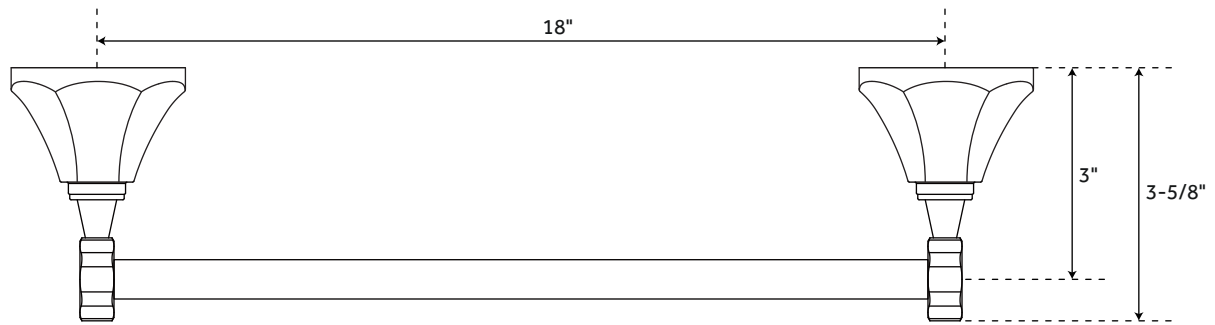

# 18" KEY WEST

TOWEL BAR

SKU: 948189

## FEATURES

Installation Type: Wall Mount  
Design: Traditional  
Material: Brass  
Length: 20-1/2"  
Width: 3-5/8"  
Height: 2-1/2"  
Base Plate Diameter: 2-1/2"  
Assembly Required: Yes  
Mounting Hardware Included: Yes  
Mounting Hardware Concealed: Yes  
Number of Rails: 1  
Centers: 18"

## FEATURES

Installation Type: Wall Mount  
Design: Traditional  
Material: Brass  
Length: 26-1/2"  
Width: 3-5/8"  
Height: 2-1/2"  
Base Plate Diameter: 2-1/2"  
Assembly Required: Yes  
Mounting Hardware Included: Yes  
Mounting Hardware Concealed: Yes  
Number of Rails: 1  
Centers: 24"