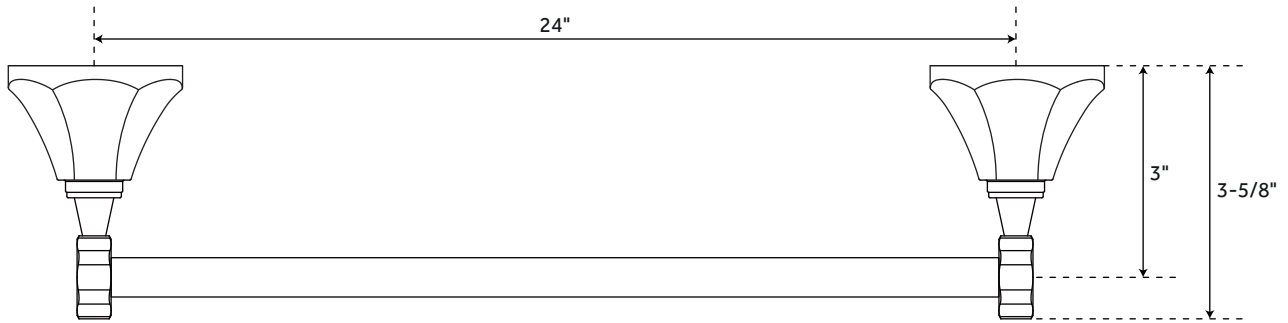

## FEATURES

Installation Type: Wall Mount  
Design: Traditional  
Material: Brass  
Length: 20-1/2"  
Width: 3-5/8"  
Height: 2-1/2"  
Base Plate Diameter: 2-1/2"  
Assembly Required: Yes  
Mounting Hardware Included: Yes  
Mounting Hardware Concealed: Yes  
Number of Rails: 1  
Centers: 18"

## SIGNATURE HARDWARE LIFETIME WARRANTY

See website for warranty information

All dimensions and specifications are nominal and may vary. Use actual products for accuracy in critical situations.

REVISED 01/14/2020  
CODE: SHBRKW18TBBN/SHBRKW18TBCP  
SHBRKW18TBORB/SHBRKW18TBPN

## FEATURES

Installation Type: Wall Mount  
Design: Traditional  
Material: Brass  
Length: 26-1/2"  
Width: 3-5/8"  
Height: 2-1/2"  
Base Plate Diameter: 2-1/2"  
Assembly Required: Yes  
Mounting Hardware Included: Yes  
Mounting Hardware Concealed: Yes  
Number of Rails: 1  
Centers: 24"