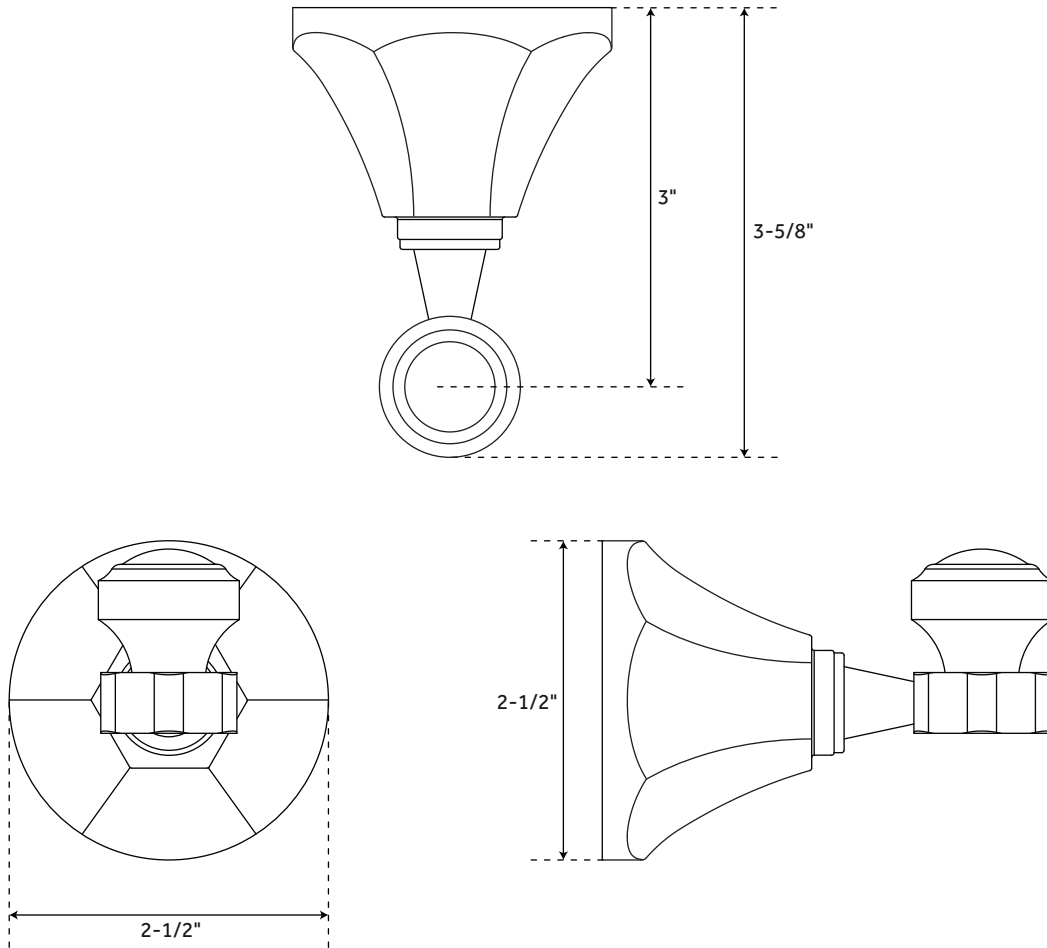

# KEY WEST

## ROBE HOOK

SKU: 948195

### FEATURES

Installation Type: Wall Mount  
Design: Traditional  
Material: Brass  
Length: 2-1/2"  
Height: 2-1/2"  
Depth: 3-5/8"  
Base Plate Diameter: 2-1/2"  
Mounting Hardware Included: Yes  
Mounting Hardware Concealed: Yes  
Assembly Required: No