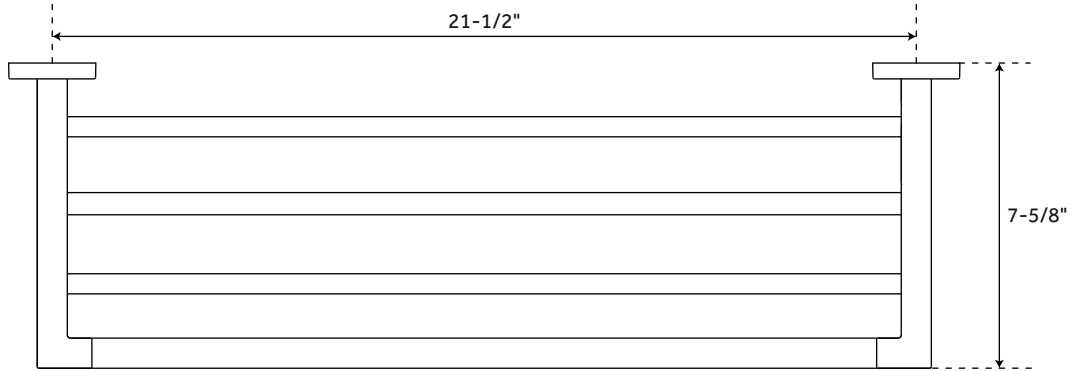

HIBISCUS

TOWEL RACK

SKU: 948222

FEATURES

Installation Type: Wall Mount
Design: Modern
Material: Metal
Length: 23-5/8"
Height: 4-7/8"
Depth: 7-5/8"
Base Plate Length: 2-1/8"
Base Plate Height: 2-1/8"
Mounting Hardware Included: Yes
Mounting Hardware Concealed: Yes
Assembly Required: No
Centers: 21-1/2"