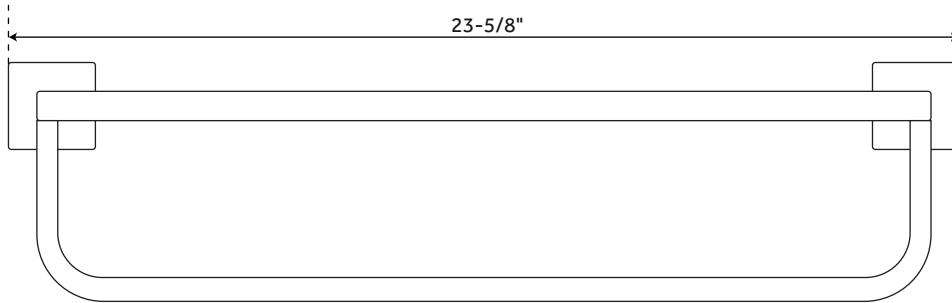

HIBISCUS

TOWEL RACK

SKU: 948222

FEATURES

Installation Type: Wall Mount
Design: Modern
Material: Metal
Length: 23-5/8"
Height: 4-7/8"
Depth: 7-5/8"
Base Plate Length: 2-1/8"
Base Plate Height: 2-1/8"
Mounting Hardware Included: Yes
Mounting Hardware Concealed: Yes
Assembly Required: No
Centers: 21-1/2"