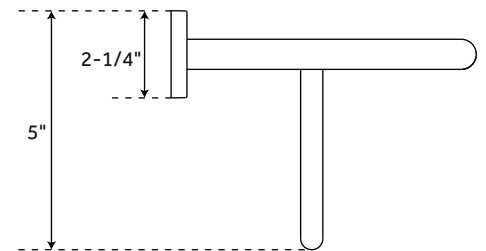

HIBISCUS

TOWEL RACK

SKU: 948222

FEATURES

Installation Type: Wall Mount
Design: Modern
Material: Metal
Length: 23-5/8"
Height: 4-7/8"
Depth: 7-5/8"
Base Plate Length: 2-1/8"
Base Plate Height: 2-1/8"
Mounting Hardware Included: Yes
Mounting Hardware Concealed: Yes
Assembly Required: No
Centers: 21-1/2"