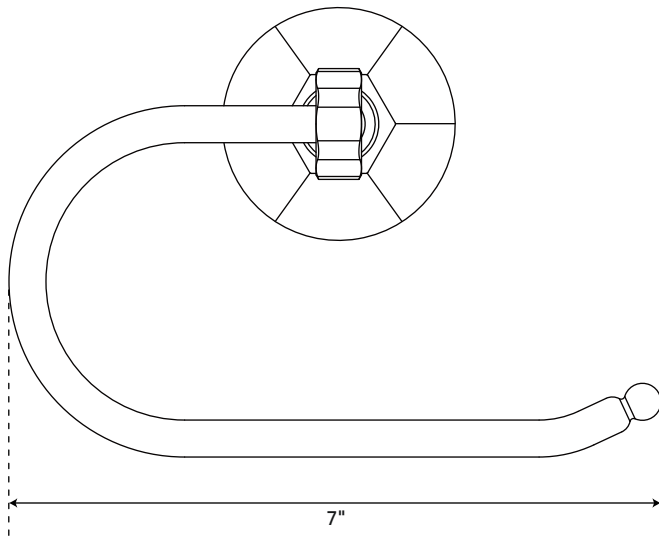

KEY WEST

TOILET PAPER HOLDER

SKU: 948201

FEATURES

Installation Type: Wall Mount
Design: Traditional
Material: Brass
Length: 7"
Height: 4-7/8"
Depth: 3-5/8"
Base Plate Diameter: 2-1/2"
Mounting Hardware Included: Yes
Mounting Hardware Concealed: Yes
Assembly Required: No