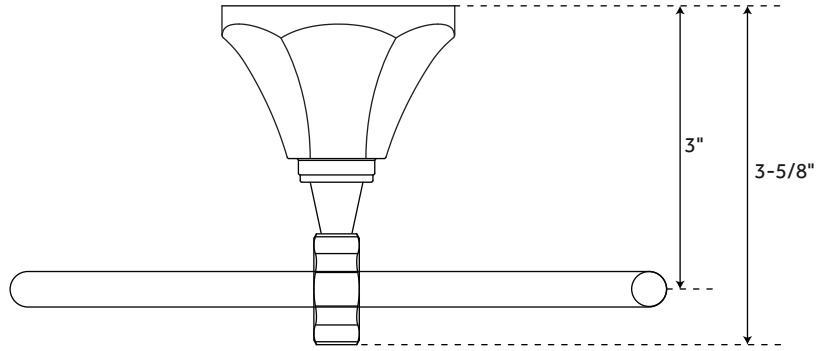

KEY WEST

TOILET PAPER HOLDER

SKU: 948201

FEATURES

Installation Type: Wall Mount
Design: Traditional
Material: Brass
Length: 7"
Height: 4-7/8"
Depth: 3-5/8"
Base Plate Diameter: 2-1/2"
Mounting Hardware Included: Yes
Mounting Hardware Concealed: Yes
Assembly Required: No