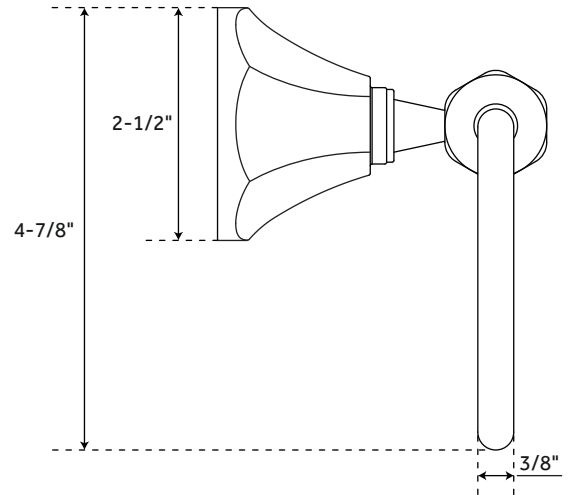

KEY WEST

TOILET PAPER HOLDER

SKU: 948201

FEATURES

Installation Type: Wall Mount
Design: Traditional
Material: Brass
Length: 7"
Height: 4-7/8"
Depth: 3-5/8"
Base Plate Diameter: 2-1/2"
Mounting Hardware Included: Yes
Mounting Hardware Concealed: Yes
Assembly Required: No

SIGNATURE HARDWARE LIFETIME WARRANTY

See website for warranty information

All dimensions and specifications are nominal and may vary. Use actual products for accuracy in critical situations.

REVISED 01/14/2020
CODE: SHBRKWTHBN
SHBRKWTHCP/SHBRKWTHORB/SHBRKWTHPN