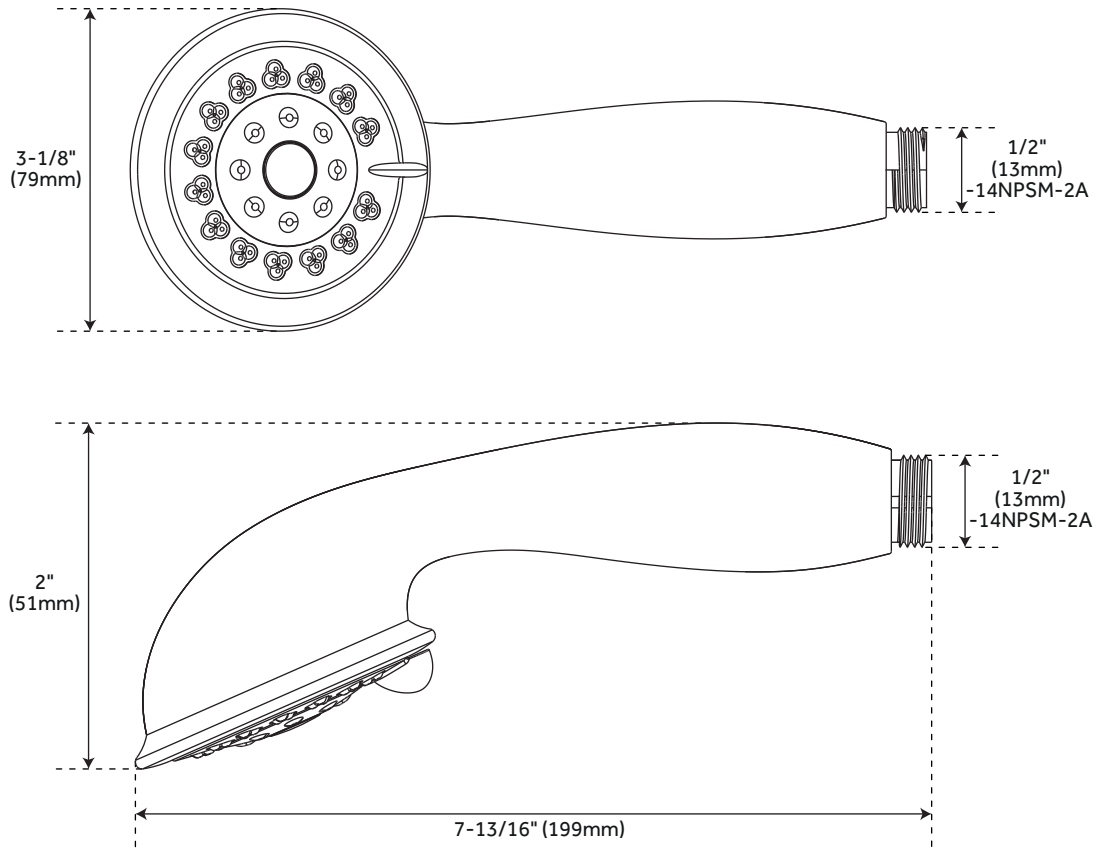

CLASSIC

MULTIFUNCTION HAND SHOWER AND SLIDE BAR

SKU: 949076

FEATURES

- Features: Hand Shower Included
- Assembly Required: No
- Installation Type: Wall Mount
- Mounting Hardware Included: Yes
- Metal Bar and Mounting Posts
- Adjustable Angle For Hand Shower Mount
- 3 Function Hand Shower (Full Spray, Massage Spray, Full & Massage Spray)
- 3.6" Finish Matched Spray Face
- Easy Clean Rubber Nozzles
- Hand Shower Includes Backflow Prevention
- 60" - 72" Stretchable Metal Shower Hose
- Double Spiral Constructed Hose
- Metal Conical Nut
- Maximum Flow Rate: 1.8 gpm (6.8L/min) max @ 80 psi

SIGNATURE HARDWARE Lifetime Warranty

See website for detailed warranty information.

CONTENTS

HAND SHOWER	PAGE 2
SLIDE BAR	PAGE 3
HOSE	PAGE 4

REVISED 12/19/2019

CLASSIC

MULTIFUNCTION HAND SHOWER

SKU: 949076

FEATURES

Material: ABS
Shape: Round
Length: 3-1/8"
Width: 2"
Height: 7-13/16"

CODES/STANDARDS

cUPC
ASME A112.18.1/CSA B125.1
ADA compliant (when installed according
to ADA standards)
ASME A112.18.3
WaterSense
Massachusetts Accepted

CLASSIC

SLIDE BAR

SKU: 949076

FEATURES

Material: Brass
Handle Type: Lever
Length: 4-1/2"
Width: 3"
Height: 30"
Base Plate Height: 2"
Base Plate Width: 2"

SIGNATURE HARDWARE LIFETIME WARRANTY

See website for warranty information