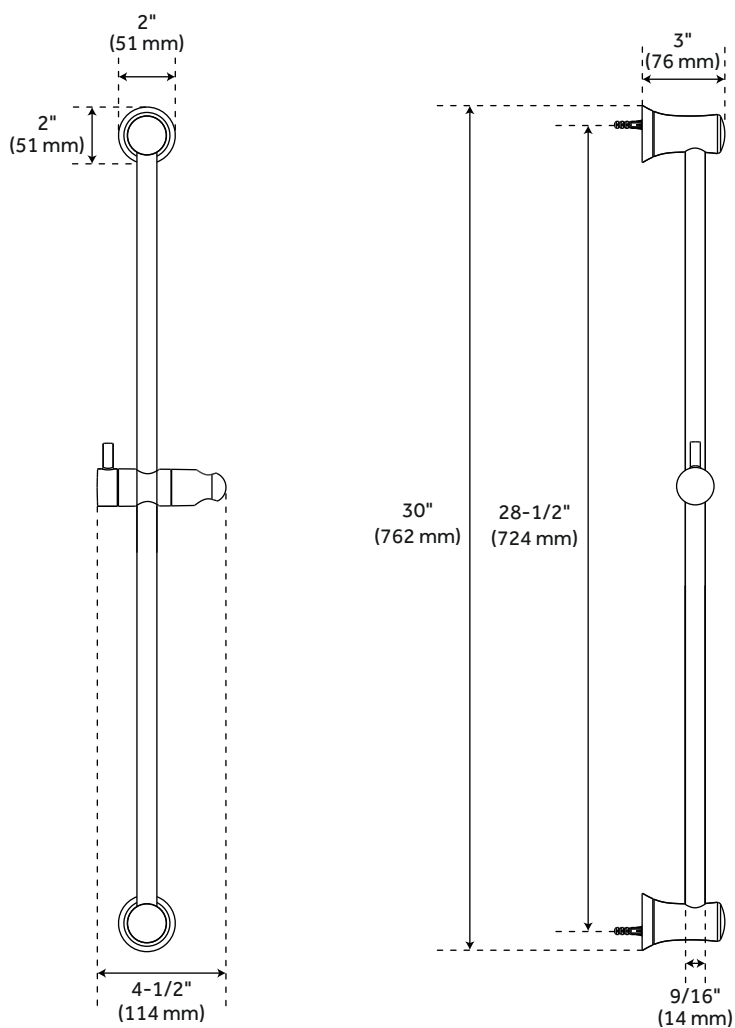

CLASSIC

MULTIFUNCTION HAND SHOWER AND SLIDE BAR

SKU: 949076

FEATURES

- Features: Hand Shower Included
- Assembly Required: No
- Installation Type: Wall Mount
- Mounting Hardware Included: Yes
- Metal Bar and Mounting Posts
- Adjustable Angle For Hand Shower Mount
- 3 Function Hand Shower (Full Spray, Massage Spray, Full & Massage Spray)
- 3.6" Finish Matched Spray Face
- Easy Clean Rubber Nozzles
- Hand Shower Includes Backflow Prevention
- 60" - 72" Stretchable Metal Shower Hose
- Double Spiral Constructed Hose
- Metal Conical Nut
- Maximum Flow Rate: 1.8 gpm (6.8L/min) max @ 80 psi

FEATURES

Material: ABS
Shape: Round
Length: 3-1/8"
Width: 2"
Height: 7-13/16"

CODES/STANDARDS

cUPC
ASME A112.18.1/CSA B125.1
ADA compliant (when installed according
to ADA standards)
ASME A112.18.3
WaterSense
Massachusetts Accepted

CLASSIC

SLIDE BAR

SKU: 949076

FEATURES

Material: Brass
Handle Type: Lever
Length: 4-1/2"
Width: 3"
Height: 30"
Base Plate Height: 2"
Base Plate Width: 2"

SIGNATURE HARDWARE LIFETIME WARRANTY

See website for warranty information

SKU: 949076

FEATURES

Length: 60"
Width: 1/2"
NPT Connection: 1/2"

CODES/STANDARDS

cUPC
ASME A112.18.1/CSA B125.1
Massachusetts Accepted

SIGNATURE HARDWARE LIFETIME WARRANTY

See website for warranty information