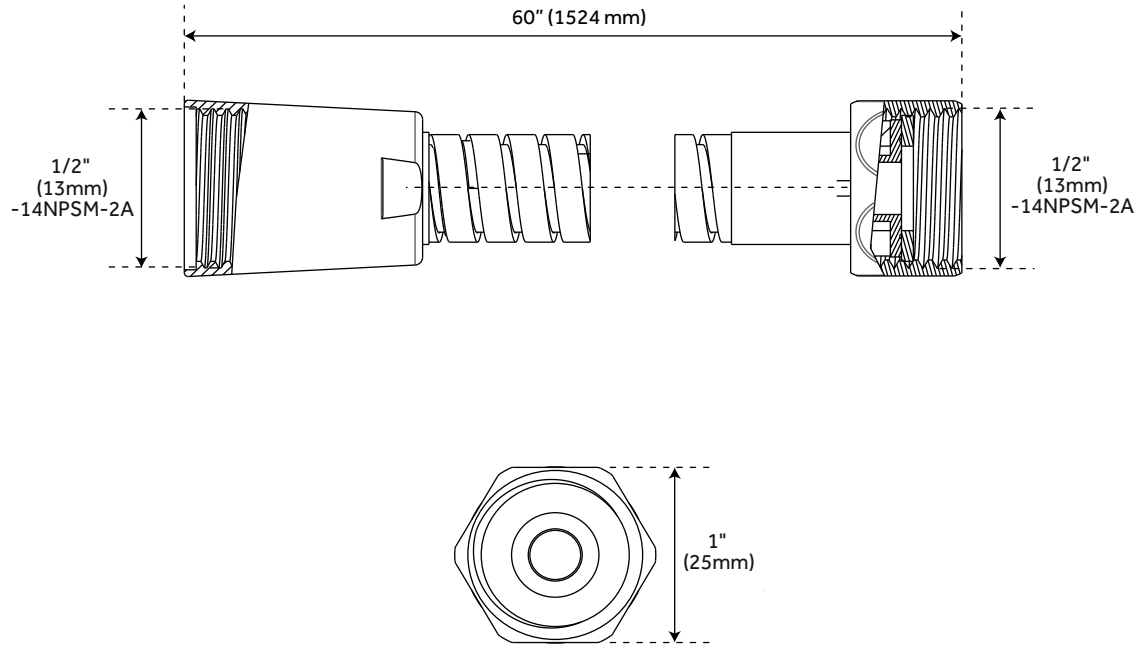

CLASSIC

MULTIFUNCTION HAND SHOWER AND SLIDE BAR

SKU: 949076

FEATURES

- Features: Hand Shower Included
- Assembly Required: No
- Installation Type: Wall Mount
- Mounting Hardware Included: Yes
- Metal Bar and Mounting Posts
- Adjustable Angle For Hand Shower Mount
- 3 Function Hand Shower (Full Spray, Massage Spray, Full & Massage Spray)
- 3.6" Finish Matched Spray Face
- Easy Clean Rubber Nozzles
- Hand Shower Includes Backflow Prevention
- 60" - 72" Stretchable Metal Shower Hose
- Double Spiral Constructed Hose
- Metal Conical Nut
- Maximum Flow Rate: 1.8 gpm (6.8L/min) max @ 80 psi

FEATURES

Material: ABS
Shape: Round
Length: 3-1/8"
Width: 2"
Height: 7-13/16"

CODES/STANDARDS

cUPC
ASME A112.18.1/CSA B125.1
ADA compliant (when installed according
to ADA standards)
ASME A112.18.3
WaterSense
Massachusetts Accepted

CLASSIC

SLIDE BAR

SKU: 949076

FEATURES

Material: Brass
Handle Type: Lever
Length: 4-1/2"
Width: 3"
Height: 30"
Base Plate Height: 2"
Base Plate Width: 2"

SIGNATURE HARDWARE LIFETIME WARRANTY

See website for warranty information

SKU: 949076

FEATURES

Length: 60"
Width: 1/2"
NPT Connection: 1/2"

CODES/STANDARDS

cUPC
ASME A112.18.1/CSA B125.1
Massachusetts Accepted

SIGNATURE HARDWARE LIFETIME WARRANTY

See website for warranty information