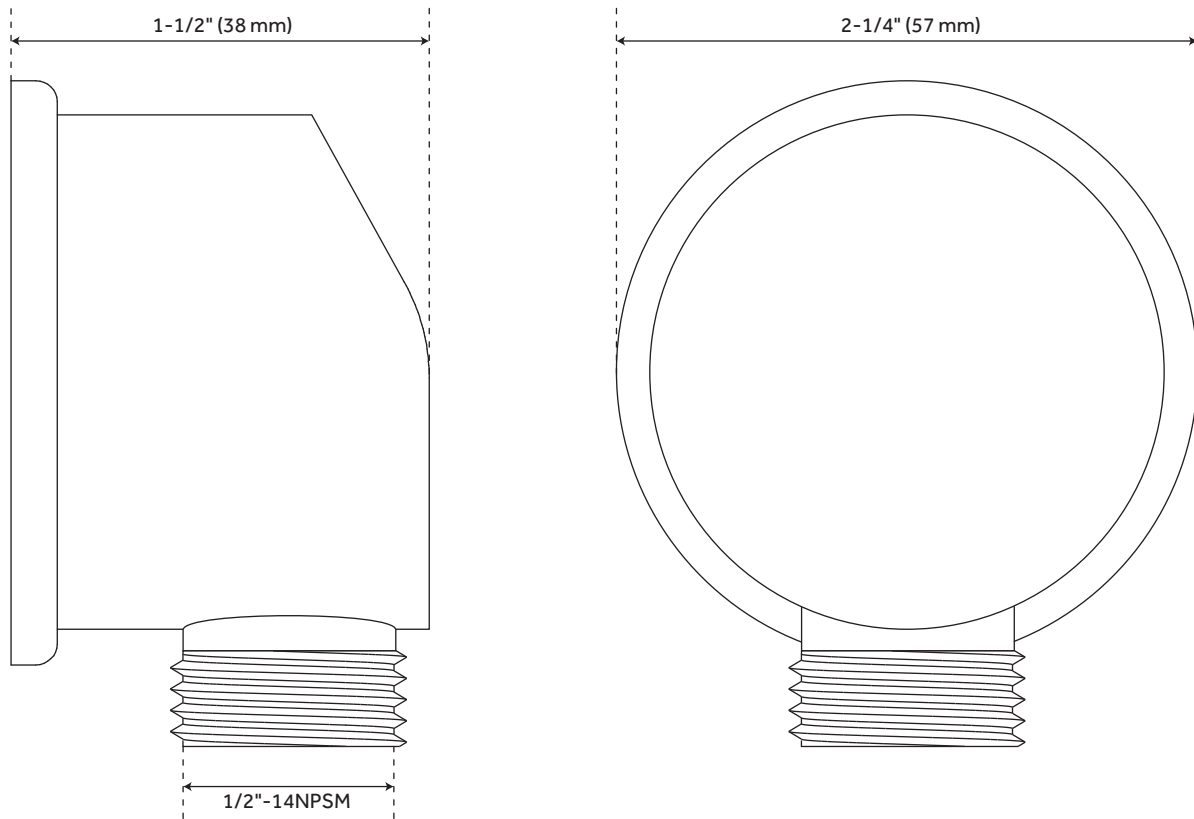

## WATER SUPPLY ELBOW FOR HAND SHOWER

SKU: 948935

### FEATURES

Material: Brass  
Length: 2-1/4"  
Width: 1-1/2"  
Height: 2-1/4"  
Assembly Required: No  
NPT Connection: 1/2"  
Female Wall Connection: 1/2"  
Male Hose Connection: 1/2"