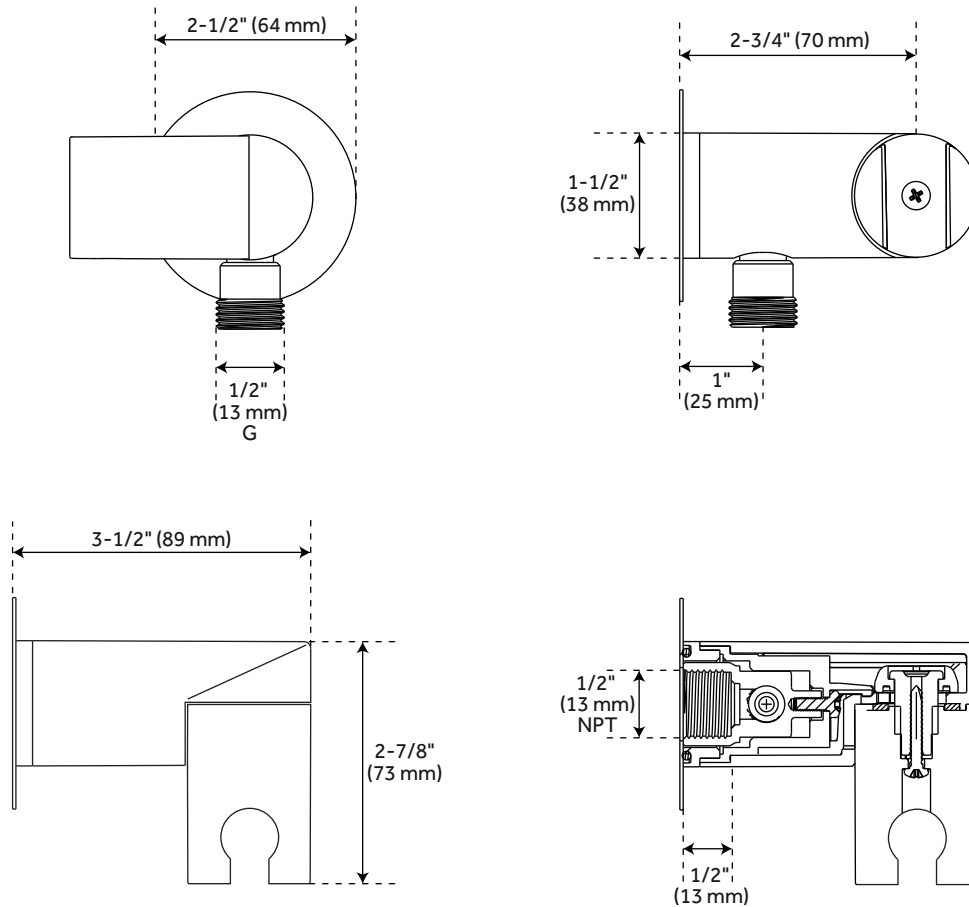

SWIVEL

WATER SUPPLY ELBOW AND BRACKET FOR HAND SHOWER

SKU: 948936

FEATURES

Material: Brass
Length: 2-1/2"
Width: 3-1/2"
Height: 2-7/8"
Assembly Required: No
NPT Connection: 1/2"
Female Wall Connection: 1/2"
Male Hose Connection: 1/2"