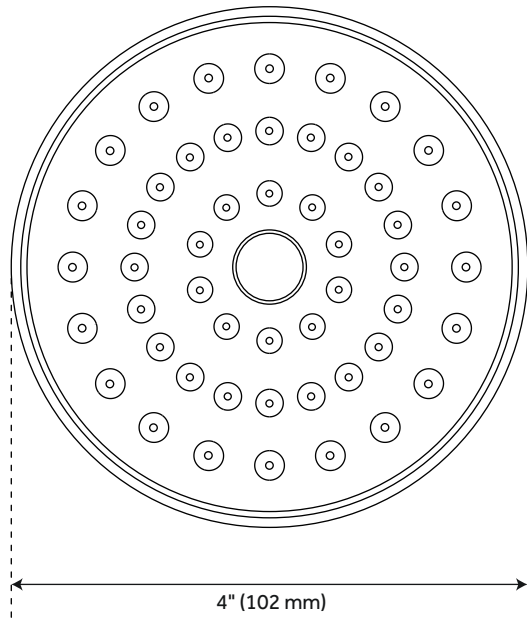

PENDLETON

SHOWER HEAD

SKU: 449310

FEATURES

Product Finish: Brushed Nickel
Shape: Round
Material: ABS
Features: Shower Head Only
Diameter: 4"
Height: 4-1/16"
Assembly Required: No
Shower Head Spray: Single Function
(Full Spray)
IPS: 1/2"
Shower Head Swivel: Yes
Shower Head Flow Rate: 1.8 gpm
(6.8L/min) max @ 80 psi

CODES/STANDARDS

cUPC
ASME A112.18.1/CSA 125.1
WaterSense
Massachusetts Accepted

SIGNATURE HARDWARE LIFETIME WARRANTY

See website for warranty information

All dimensions and specifications are nominal and may vary. Use actual products for accuracy in critical situations.