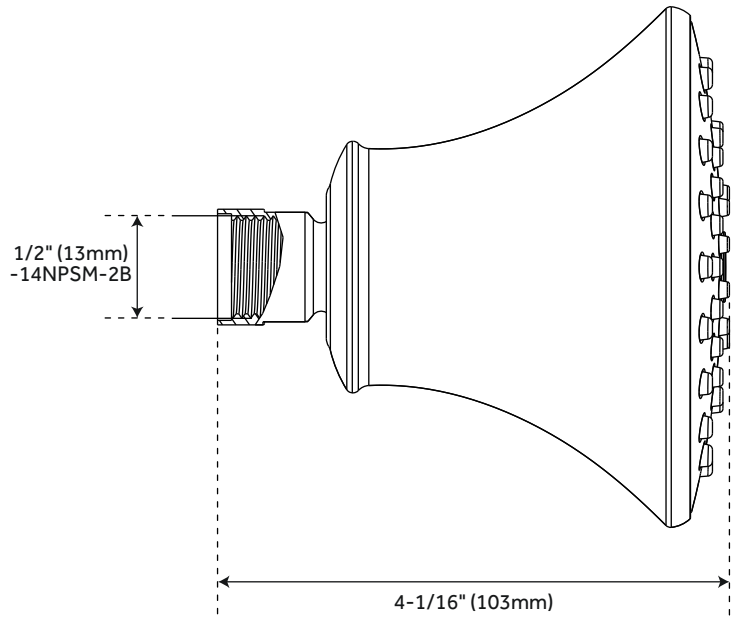

PENDLETON

SHOWER HEAD

SKU: 449310

FEATURES

Product Finish: Brushed Nickel
Shape: Round
Material: ABS
Features: Shower Head Only
Diameter: 4"
Height: 4-1/16"
Assembly Required: No
Shower Head Spray: Single Function
(Full Spray)
IPS: 1/2"
Shower Head Swivel: Yes
Shower Head Flow Rate: 1.8 gpm
(6.8L/min) max @ 80 psi