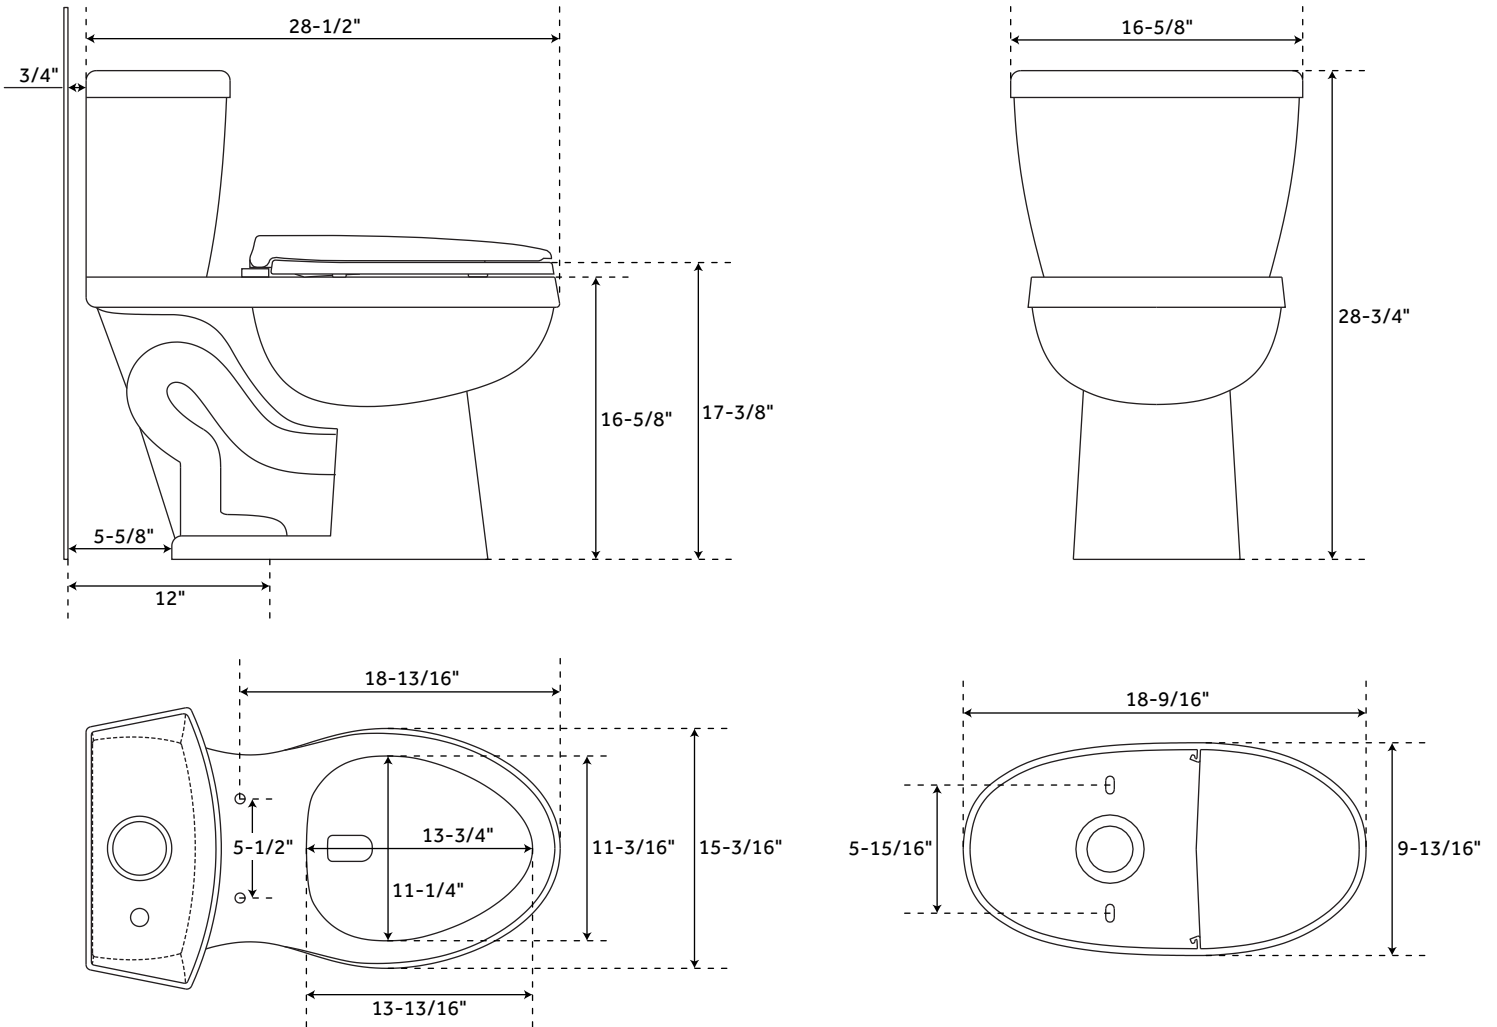

BRADENTON

ONE-PIECE ELONGATED TOILET - WHITE

SKU: 948417

CONTENTS

TOILET PAGE 2

FEATURES

Visible trapway.

Toilet with a standard seat meets ADA requirements when installed according to ADA guidelines.

High efficiency toilet uses 20% less water than standard toilets.

Optional bidet seat details:

Bidet seat adds 1" to bowl height.

Side knob allows for adjustment of angle, water volume, and cleaning type.

Standard insulated tank prevents condensation.

Includes polished chrome metal flush lever.

SIGNATURE HARDWARE Lifetime Warranty

See website for detailed warranty information.

REVISED 01/17/2020

BRADENTON

ONE-PIECE ELONGATED TOILET - WHITE

SKU: 948417

FEATURES

Product Finish: White
Material: Porcelain
Bowl Shape: Elongated
Rough In: 12"
Length: 16-5/8"
Width: 28-1/2"
Height: 28-3/4"
Bowl Height: 16-5/8"
Gallons Per Flush: 1.28 (4.8 Lpf)
Hardware Finish: Chrome
Seat Included: Yes