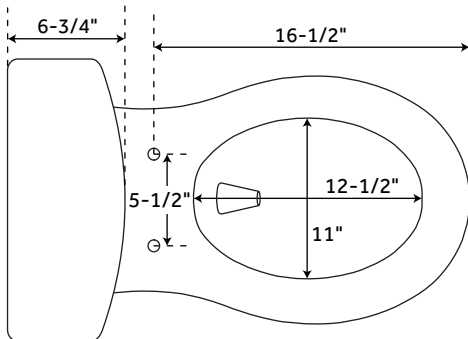

BRADENTON

TWO-PIECE ROUND TOILET - WHITE

SKU: 948425

FEATURES

- Visible trapway.
- High efficiency toilet uses 20% less water than standard toilets.
- Toilet is compatible with Eubanks bidet seat.
- Slow-close seat and cover included.
- Bradenton Two-Piece Round Toilet Measurements:
 - 10" Rough-In: 26" W X 30" H.
 - 12" Rough-In: 26-3/4" W X 30-1/4" H.
 - 14" Rough-In: 28-3/4" W X 30-1/4" H.
- Includes polished chrome metal flush lever.

SKU: 948425

FEATURES

Product Finish: White
Bowl Shape: Round
Rough In: 10"
Length: 17-1/4"
Width: 26"
Height: 30"
Bowl Height: 16-3/8"
Gallons Per Flush: 1.28
Hardware Finish: Chrome
Seat Included: Yes

CODES/STANDARDS

PAGE 2
CODE: SHBD230WH/SHBD210WH

BRADENTON

TWO-PIECE ROUND TOILET - WHITE - 12" ROUGH-IN

SKU: 948425

FEATURES

Product Finish: White
 Bowl Shape: Round
 Rough In: 12"
 Length: 17-1/4"
 Width: 26-3/4"
 Height: 30-1/4"
 Bowl Height: 16-3/8"
 Gallons Per Flush: 1.28
 Hardware Finish: Chrome
 Seat Included: Yes

SKU: 948425

FEATURES

- Product Finish: White
- Bowl Shape: Round
- Rough In: 14"
- Length: 17-1/4"
- Width: 28-3/4"
- Height: 30-1/4"
- Bowl Height: 16-3/8"
- Gallons Per Flush: 1.28
- Hardware Finish: Chrome
- Seat Included: Yes