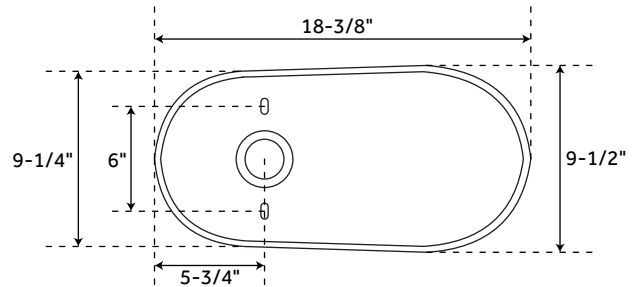

SKU: 948425

FEATURES

Product Finish: White
Bowl Shape: Round
Rough In: 10"
Length: 17-1/4"
Width: 26"
Height: 30"
Bowl Height: 16-3/8"
Gallons Per Flush: 1.28
Hardware Finish: Chrome
Seat Included: Yes

CODES/STANDARDS

PAGE 2
CODE: SHBD230WH/SHBD210WH

BRADENTON

TWO-PIECE ROUND TOILET - WHITE - 12" ROUGH-IN

SKU: 948425

FEATURES

Product Finish: White
 Bowl Shape: Round
 Rough In: 12"
 Length: 17-1/4"
 Width: 26-3/4"
 Height: 30-1/4"
 Bowl Height: 16-3/8"
 Gallons Per Flush: 1.28
 Hardware Finish: Chrome
 Seat Included: Yes

All dimensions and specifications are nominal and may vary. Use actual products for accuracy in critical situations.

PAGE 3
 CODE: SHBD230WH/SHBD200WH/SHBD200RWH

BRADENTON

TWO-PIECE ROUND TOILET - WHITE - 14" ROUGH-IN

SKU: 948425

FEATURES

- Product Finish: White
- Bowl Shape: Round
- Rough In: 14"
- Length: 17-1/4"
- Width: 28-3/4"
- Height: 30-1/4"
- Bowl Height: 16-3/8"
- Gallons Per Flush: 1.28
- Hardware Finish: Chrome
- Seat Included: Yes