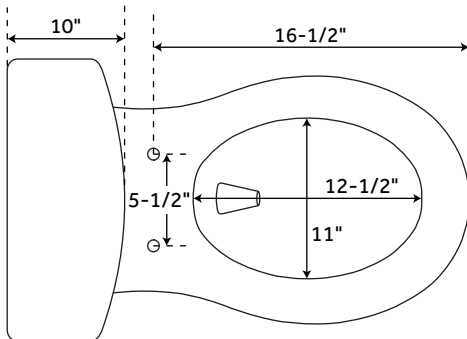

SKU: 948425

FEATURES

Product Finish: White
Bowl Shape: Round
Rough In: 10"
Length: 17-1/4"
Width: 26"
Height: 30"
Bowl Height: 16-3/8"
Gallons Per Flush: 1.28
Hardware Finish: Chrome
Seat Included: Yes

CODES/STANDARDS

PAGE 2
CODE: SHBD230WH/SHBD210WH

BRADENTON

TWO-PIECE ROUND TOILET - WHITE - 12" ROUGH-IN

SKU: 948425

FEATURES

Product Finish: White
 Bowl Shape: Round
 Rough In: 12"
 Length: 17-1/4"
 Width: 26-3/4"
 Height: 30-1/4"
 Bowl Height: 16-3/8"
 Gallons Per Flush: 1.28
 Hardware Finish: Chrome
 Seat Included: Yes

All dimensions and specifications are nominal and may vary. Use actual products for accuracy in critical situations.

PAGE 3
 CODE: SHBD230WH/SHBD200WH/SHBD200RWH

BRADENTON

TWO-PIECE ROUND TOILET - WHITE - 14" ROUGH-IN

SKU: 948425

FEATURES

- Product Finish: White
- Bowl Shape: Round
- Rough In: 14"
- Length: 17-1/4"
- Width: 28-3/4"
- Height: 30-1/4"
- Bowl Height: 16-3/8"
- Gallons Per Flush: 1.28
- Hardware Finish: Chrome
- Seat Included: Yes