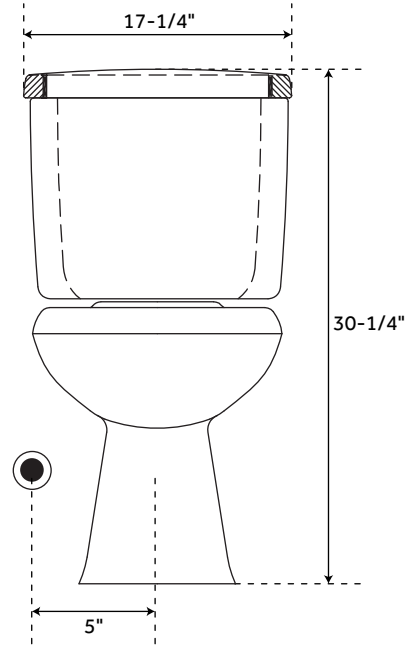

BRADENTON

TWO-PIECE ROUND TOILET - WHITE

SKU: 948425

FEATURES

- Visible trapway.
- High efficiency toilet uses 20% less water than standard toilets.
- Toilet is compatible with Eubanks bidet seat.
- Slow-close seat and cover included.
- Bradenton Two-Piece Round Toilet Measurements:
 - 10" Rough-In: 26" W X 30" H.
 - 12" Rough-In: 26-3/4" W X 30-1/4" H.
 - 14" Rough-In: 28-3/4" W X 30-1/4" H.
- Includes polished chrome metal flush lever.

SKU: 948425

FEATURES

Product Finish: White
Bowl Shape: Round
Rough In: 10"
Length: 17-1/4"
Width: 26"
Height: 30"
Bowl Height: 16-3/8"
Gallons Per Flush: 1.28
Hardware Finish: Chrome
Seat Included: Yes

CODES/STANDARDS

PAGE 2
CODE: SHBD230WH/SHBD210WH

BRADENTON

TWO-PIECE ROUND TOILET - WHITE - 12" ROUGH-IN

SKU: 948425

FEATURES

Product Finish: White
 Bowl Shape: Round
 Rough In: 12"
 Length: 17-1/4"
 Width: 26-3/4"
 Height: 30-1/4"
 Bowl Height: 16-3/8"
 Gallons Per Flush: 1.28
 Hardware Finish: Chrome
 Seat Included: Yes

SKU: 948425

FEATURES

- Product Finish: White
- Bowl Shape: Round
- Rough In: 14"
- Length: 17-1/4"
- Width: 28-3/4"
- Height: 30-1/4"
- Bowl Height: 16-3/8"
- Gallons Per Flush: 1.28
- Hardware Finish: Chrome
- Seat Included: Yes