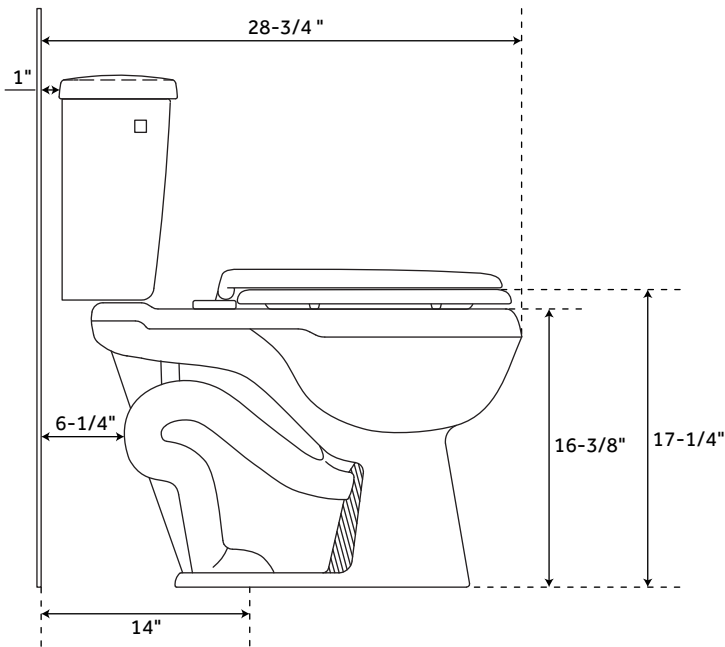

BRADENTON

TWO-PIECE ROUND TOILET - WHITE

SKU: 948425

FEATURES

- Visible trapway.
- High efficiency toilet uses 20% less water than standard toilets.
- Toilet is compatible with Eubanks bidet seat.
- Slow-close seat and cover included.
- Bradenton Two-Piece Round Toilet Measurements:
 - 10" Rough-In: 26" W X 30" H.
 - 12" Rough-In: 26-3/4" W X 30-1/4" H.
 - 14" Rough-In: 28-3/4" W X 30-1/4" H.
- Includes polished chrome metal flush lever.

SKU: 948425

FEATURES

Product Finish: White
Bowl Shape: Round
Rough In: 10"
Length: 17-1/4"
Width: 26"
Height: 30"
Bowl Height: 16-3/8"
Gallons Per Flush: 1.28
Hardware Finish: Chrome
Seat Included: Yes

CODES/STANDARDS

PAGE 2
CODE: SHBD230WH/SHBD210WH

BRADENTON

TWO-PIECE ROUND TOILET - WHITE - 12" ROUGH-IN

SKU: 948425

FEATURES

Product Finish: White
 Bowl Shape: Round
 Rough In: 12"
 Length: 17-1/4"
 Width: 26-3/4"
 Height: 30-1/4"
 Bowl Height: 16-3/8"
 Gallons Per Flush: 1.28
 Hardware Finish: Chrome
 Seat Included: Yes

SKU: 948425

FEATURES

- Product Finish: White
- Bowl Shape: Round
- Rough In: 14"
- Length: 17-1/4"
- Width: 28-3/4"
- Height: 30-1/4"
- Bowl Height: 16-3/8"
- Gallons Per Flush: 1.28
- Hardware Finish: Chrome
- Seat Included: Yes