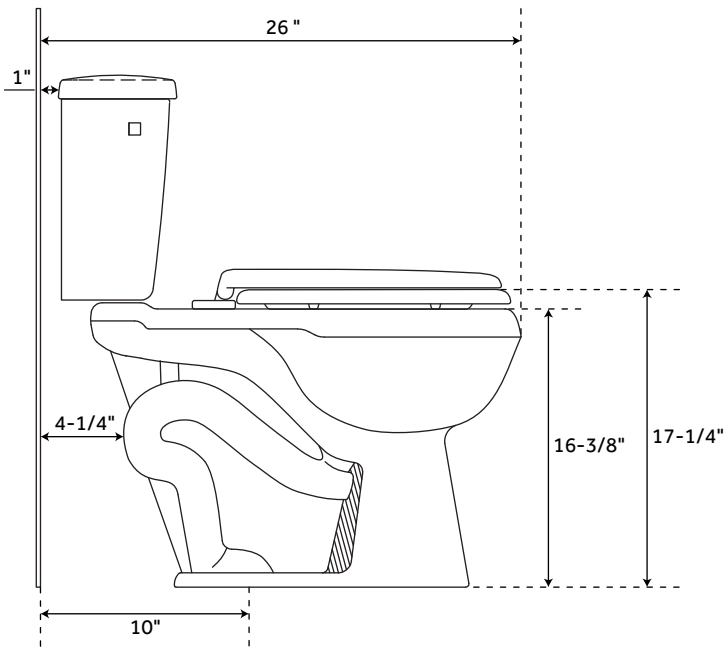

BRADENTON

TWO-PIECE ROUND TOILET - WHITE

SKU: 948425

FEATURES

- Visible trapway.
- High efficiency toilet uses 20% less water than standard toilets.
- Toilet is compatible with Eubanks bidet seat.
- Slow-close seat and cover included.
- Bradenton Two-Piece Round Toilet Measurements:
 - 10" Rough-In: 26" W X 30" H.
 - 12" Rough-In: 26-3/4" W X 30-1/4" H.
 - 14" Rough-In: 28-3/4" W X 30-1/4" H.
- Includes polished chrome metal flush lever.

SKU: 948425

FEATURES

Product Finish: White
Bowl Shape: Round
Rough In: 10"
Length: 17-1/4"
Width: 26"
Height: 30"
Bowl Height: 16-3/8"
Gallons Per Flush: 1.28
Hardware Finish: Chrome
Seat Included: Yes

CODES/STANDARDS

PAGE 2
CODE: SHBD230WH/SHBD210WH

BRADENTON

TWO-PIECE ROUND TOILET - WHITE - 12" ROUGH-IN

SKU: 948425

FEATURES

Product Finish: White
 Bowl Shape: Round
 Rough In: 12"
 Length: 17-1/4"
 Width: 26-3/4"
 Height: 30-1/4"
 Bowl Height: 16-3/8"
 Gallons Per Flush: 1.28
 Hardware Finish: Chrome
 Seat Included: Yes

SKU: 948425

FEATURES

- Product Finish: White
- Bowl Shape: Round
- Rough In: 14"
- Length: 17-1/4"
- Width: 28-3/4"
- Height: 30-1/4"
- Bowl Height: 16-3/8"
- Gallons Per Flush: 1.28
- Hardware Finish: Chrome
- Seat Included: Yes