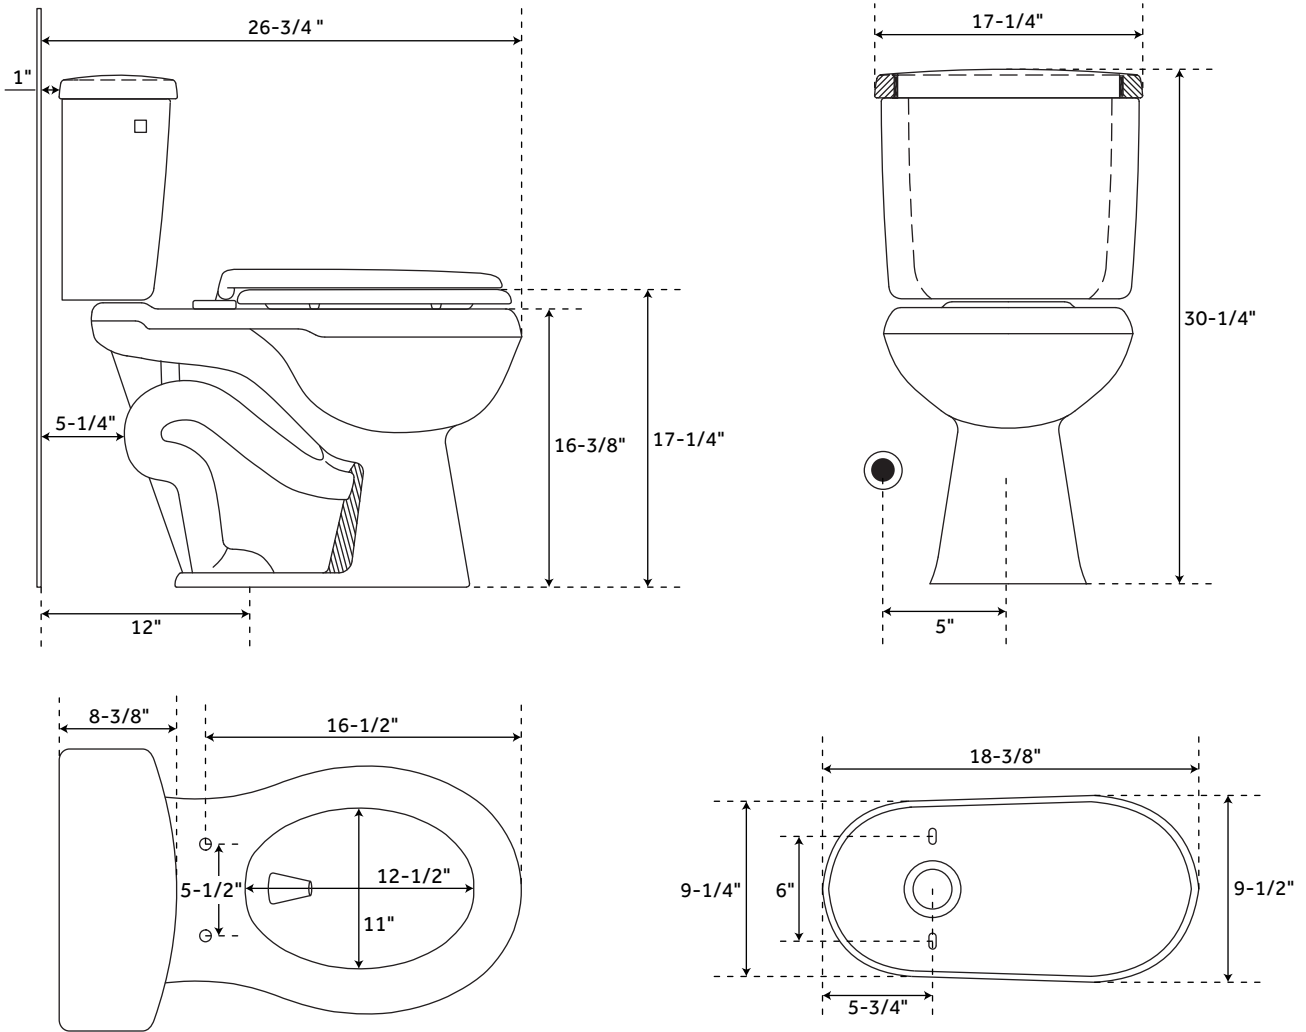

BRADENTON

TWO-PIECE ROUND TOILET - WHITE

SKU: 948425

FEATURES

- Visible trapway.
- High efficiency toilet uses 20% less water than standard toilets.
- Toilet is compatible with Eubanks bidet seat.
- Slow-close seat and cover included.
- Bradenton Two-Piece Round Toilet Measurements:
 - 10" Rough-In: 26" W X 30" H.
 - 12" Rough-In: 26-3/4" W X 30-1/4" H.
 - 14" Rough-In: 28-3/4" W X 30-1/4" H.
- Includes polished chrome metal flush lever.

SKU: 948425

FEATURES

Product Finish: White
Bowl Shape: Round
Rough In: 10"
Length: 17-1/4"
Width: 26"
Height: 30"
Bowl Height: 16-3/8"
Gallons Per Flush: 1.28
Hardware Finish: Chrome
Seat Included: Yes

CODES/STANDARDS

PAGE 2
CODE: SHBD230WH/SHBD210WH

BRADENTON

TWO-PIECE ROUND TOILET - WHITE - 12" ROUGH-IN

SKU: 948425

FEATURES

Product Finish: White
 Bowl Shape: Round
 Rough In: 12"
 Length: 17-1/4"
 Width: 26-3/4"
 Height: 30-1/4"
 Bowl Height: 16-3/8"
 Gallons Per Flush: 1.28
 Hardware Finish: Chrome
 Seat Included: Yes

SKU: 948425

FEATURES

- Product Finish: White
- Bowl Shape: Round
- Rough In: 14"
- Length: 17-1/4"
- Width: 28-3/4"
- Height: 30-1/4"
- Bowl Height: 16-3/8"
- Gallons Per Flush: 1.28
- Hardware Finish: Chrome
- Seat Included: Yes