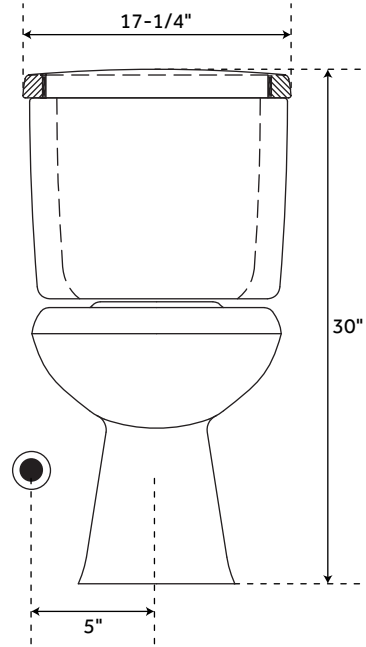

BRADENTON

TWO-PIECE ROUND TOILET - WHITE

SKU: 948425

FEATURES

- Visible trapway.
- High efficiency toilet uses 20% less water than standard toilets.
- Toilet is compatible with Eubanks bidet seat.
- Slow-close seat and cover included.
- Bradenton Two-Piece Round Toilet Measurements:
 - 10" Rough-In: 26" W X 30" H.
 - 12" Rough-In: 26-3/4" W X 30-1/4" H.
 - 14" Rough-In: 28-3/4" W X 30-1/4" H.
- Includes polished chrome metal flush lever.

SKU: 948425

FEATURES

Product Finish: White
Bowl Shape: Round
Rough In: 10"
Length: 17-1/4"
Width: 26"
Height: 30"
Bowl Height: 16-3/8"
Gallons Per Flush: 1.28
Hardware Finish: Chrome
Seat Included: Yes

CODES/STANDARDS

PAGE 2
CODE: SHBD230WH/SHBD210WH

BRADENTON

TWO-PIECE ROUND TOILET - WHITE - 12" ROUGH-IN

SKU: 948425

FEATURES

Product Finish: White
 Bowl Shape: Round
 Rough In: 12"
 Length: 17-1/4"
 Width: 26-3/4"
 Height: 30-1/4"
 Bowl Height: 16-3/8"
 Gallons Per Flush: 1.28
 Hardware Finish: Chrome
 Seat Included: Yes

SKU: 948425

FEATURES

- Product Finish: White
- Bowl Shape: Round
- Rough In: 14"
- Length: 17-1/4"
- Width: 28-3/4"
- Height: 30-1/4"
- Bowl Height: 16-3/8"
- Gallons Per Flush: 1.28
- Hardware Finish: Chrome
- Seat Included: Yes