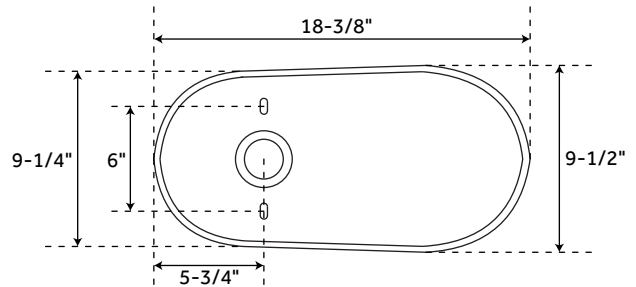

BRADENTON

TWO-PIECE ROUND TOILET - WHITE

SKU: 948425

FEATURES

- Visible trapway.
- High efficiency toilet uses 20% less water than standard toilets.
- Toilet is compatible with Eubanks bidet seat.
- Slow-close seat and cover included.
- Bradenton Two-Piece Round Toilet Measurements:
 - 10" Rough-In: 26" W X 30" H.
 - 12" Rough-In: 26-3/4" W X 30-1/4" H.
 - 14" Rough-In: 28-3/4" W X 30-1/4" H.
- Includes polished chrome metal flush lever.

SKU: 948425

FEATURES

Product Finish: White
Bowl Shape: Round
Rough In: 10"
Length: 17-1/4"
Width: 26"
Height: 30"
Bowl Height: 16-3/8"
Gallons Per Flush: 1.28
Hardware Finish: Chrome
Seat Included: Yes

CODES/STANDARDS

PAGE 2
CODE: SHBD230WH/SHBD210WH

BRADENTON

TWO-PIECE ROUND TOILET - WHITE - 12" ROUGH-IN

SKU: 948425

FEATURES

Product Finish: White
 Bowl Shape: Round
 Rough In: 12"
 Length: 17-1/4"
 Width: 26-3/4"
 Height: 30-1/4"
 Bowl Height: 16-3/8"
 Gallons Per Flush: 1.28
 Hardware Finish: Chrome
 Seat Included: Yes

SKU: 948425

FEATURES

- Product Finish: White
- Bowl Shape: Round
- Rough In: 14"
- Length: 17-1/4"
- Width: 28-3/4"
- Height: 30-1/4"
- Bowl Height: 16-3/8"
- Gallons Per Flush: 1.28
- Hardware Finish: Chrome
- Seat Included: Yes