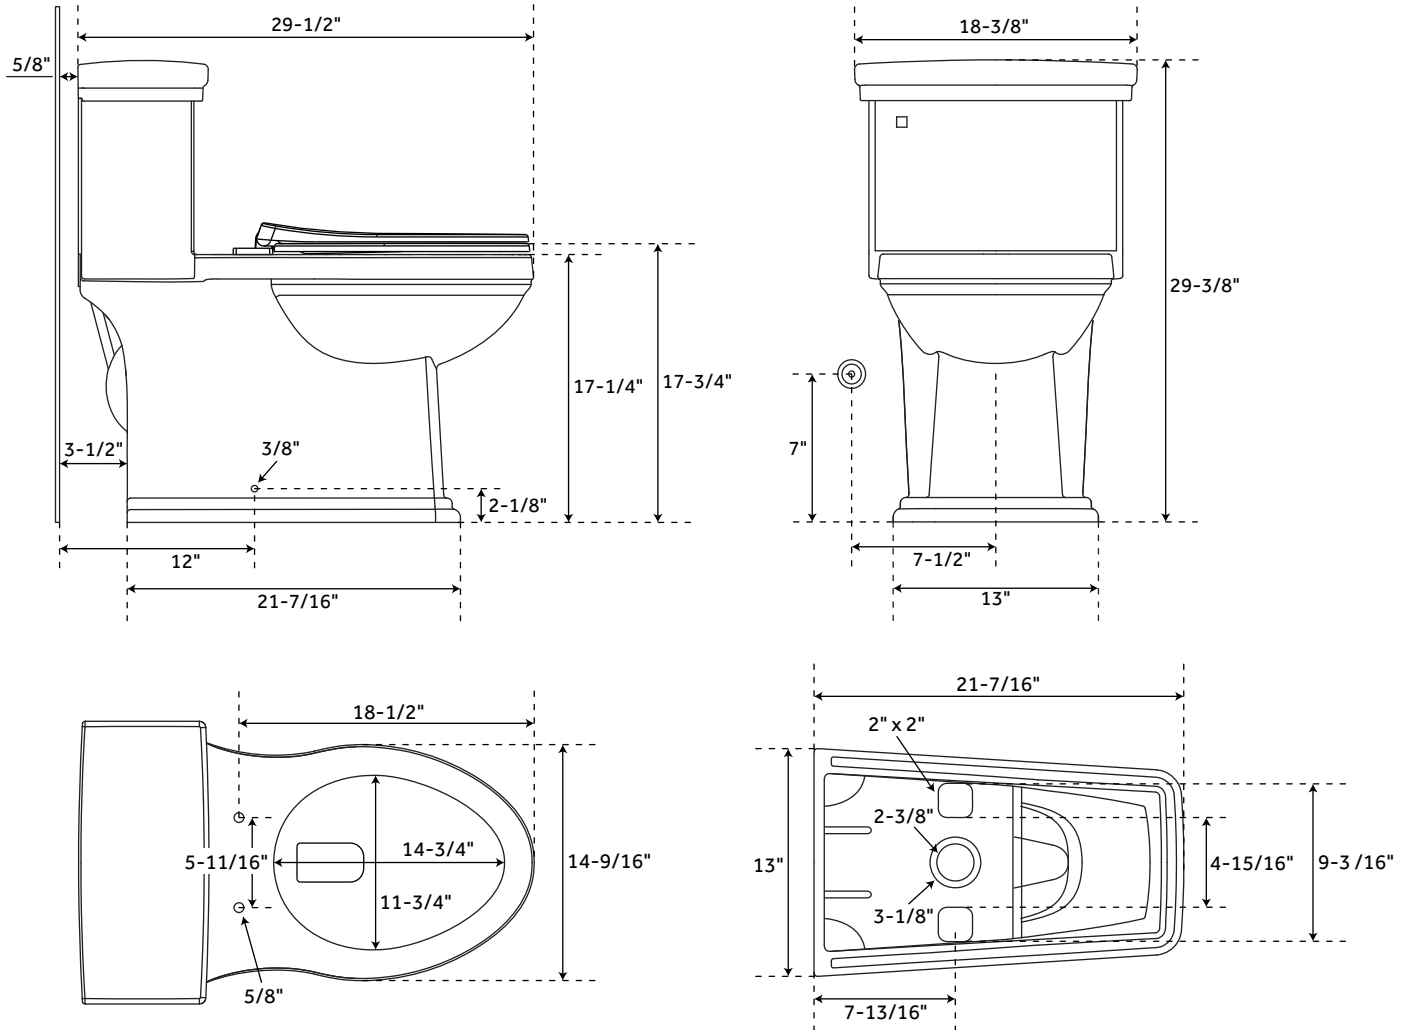

KEY WEST

ONE-PIECE ELONGATED SKIRTED TOILET - ADA COMPLIANT

SKU: 948416

FEATURES

- Skirted bowl with concealed trapway.
- Toilet with a standard seat meets ADA requirements when installed according to ADA guidelines.
- High efficiency toilet uses 20% less water than standard toilets.
- Toilet is compatible with Eubanks bidet seat.
- Slow-close seat and cover included.
- Includes polished chrome metal flush lever.

SIGNATURE HARDWARE Lifetime Warranty

See website for detailed warranty information.

CONTENTS

TOILET PAGE 2

REVISED 01/17/2020

KEY WEST

ONE-PIECE ELONGATED SKIRTED TOILET - ADA COMPLIANT

SKU: 948416

FEATURES

Material: Porcelain
 Bowl Shape: Elongated
 Rough In: 12"
 Features: ADA Compliant
 Length: 18-3/8"
 Width: 29-1/2"
 Height: 29-3/8"
 Bowl Height: 17-1/4"
 Gallons Per Flush: 1.28 (4.8 Lpf)
 Hardware Finish: Chrome
 Seat Included: Yes

See website for warranty information

All dimensions and specifications are nominal and may vary. Use actual products for accuracy in critical situations.

PAGE 2
 CODE: SHKW241SBS/SHKW241SWH