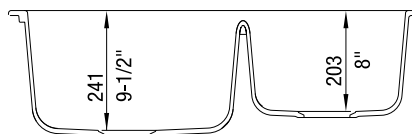

#### NOMINAL DIMENSIONS

OVERALL	CUTOUT SIZE	BOWL DEPTH LEFT	BOWL DEPTH RIGHT	DRAIN DIAMETER
32" x 20-27/32"	Template provided with approximate 1/8" reveal	9-1/2"	8"	3-1/2"

DXF cutout templates available on our website.