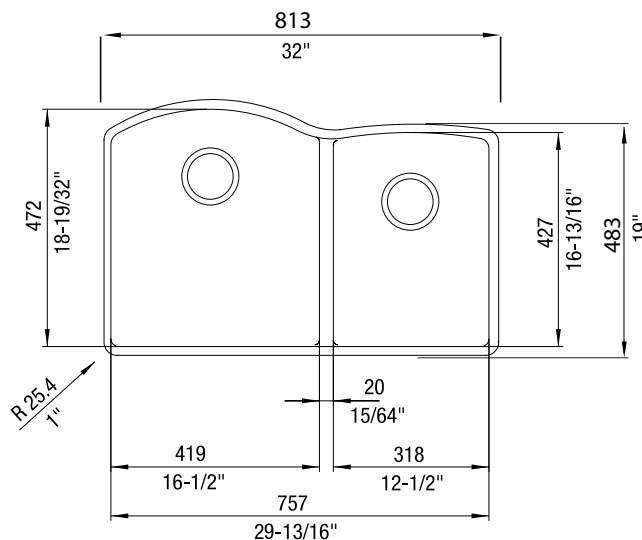

#### NOMINAL DIMENSIONS

OVERALL	CUTOUT SIZE	BOWL DEPTH LEFT	BOWL DEPTH RIGHT	DRAIN DIAMETER
32" x 20-27/32"	Template provided with approximate 1/8" reveal	9-1/2"	8"	3-1/2"

DXF cutout templates available on our website.