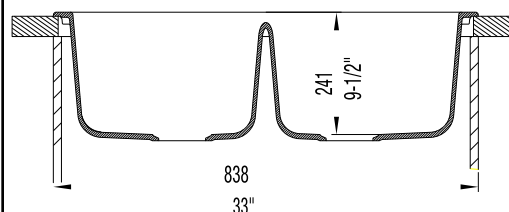

JOB INFORMATION

Job Name: _____

Contact: _____

Date Specified: _____

Specifier: _____

Contractor: _____

NOMINAL DIMENSIONS

Model 440220 shown

OVERALL	CUT OUT SIZE	BOWL DEPTHS LEFT	BOWL DEPTHS RIGHT	DRAIN
33" x 22"	32-1/4" x 21-1/4"	9-1/2"	9-1/2"	3-1/2"

DXF cutout templates (undermount and drop-in) available on our website.

KNOCKOUT HOLE LOCATIONS

Pre-drilled for single hole faucet.

- Distance between A & B - 10"
- Distance between B and hole - 4"
- Distance between hole and C - 4"
- Distance between C & D - 10"

BLANCO AMERICA

800.451.5782
www.blancoamerica.com