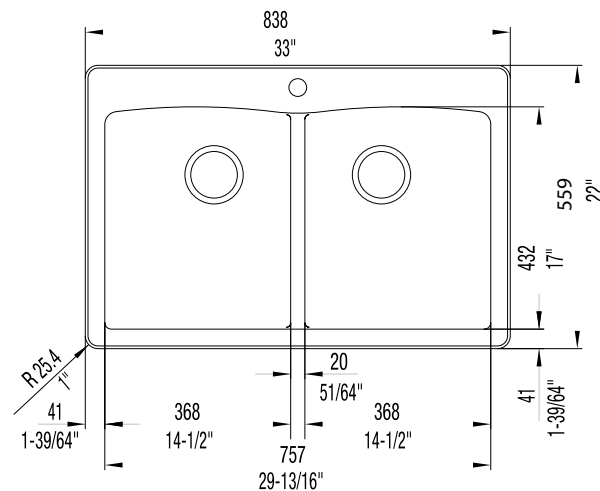

JOB INFORMATION

Job Name: _____

Contact: _____

Date Specified: _____

Specifier: _____

Contractor: _____

NOMINAL DIMENSIONS

Model 440220 shown

OVERALL	CUT OUT SIZE	BOWL DEPTHS LEFT	BOWL DEPTHS RIGHT	DRAIN
33" x 22"	32-1/4" x 21-1/4"	9-1/2"	9-1/2"	3-1/2"

DXF cutout templates (undermount and drop-in) available on our website.

KNOCKOUT HOLE LOCATIONS

Pre-drilled for single hole faucet.

- Distance between A & B - 10"
- Distance between B and hole - 4"
- Distance between hole and C - 4"
- Distance between C & D - 10"

BLANCO AMERICA

800.451.5782
www.blancoamerica.com