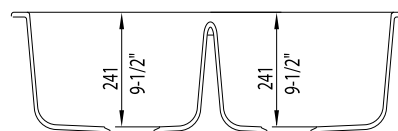

**JOB INFORMATION**

Job Name: \_\_\_\_\_

Contact: \_\_\_\_\_

Date Specified: \_\_\_\_\_

Specifier: \_\_\_\_\_

Contractor: \_\_\_\_\_

Model 440182 shown

**NOMINAL DIMENSIONS**

OVERALL	CUTOUT SIZE	BOWL DEPTH LEFT	BOWL DEPTH RIGHT	DRAIN DIAMETER
32" x 19-1/4"	Template provided with approximate 1/8" reveal	9-1/2"	9-1/2"	3-1/2"

DXF cutout templates available on our website.

**BLANCO AMERICA**