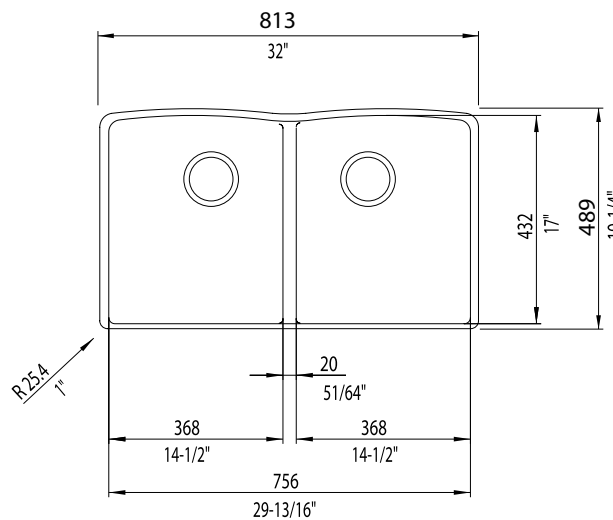

**JOB INFORMATION**

Job Name: \_\_\_\_\_

Contact: \_\_\_\_\_

Date Specified: \_\_\_\_\_

Specifier: \_\_\_\_\_

Contractor: \_\_\_\_\_

Model 440182 shown

**NOMINAL DIMENSIONS**

OVERALL	CUTOUT SIZE	BOWL DEPTH LEFT	BOWL DEPTH RIGHT	DRAIN DIAMETER
32" x 19-1/4"	Template provided with approximate 1/8" reveal	9-1/2"	9-1/2"	3-1/2"

DXF cutout templates available on our website.

**BLANCO AMERICA**