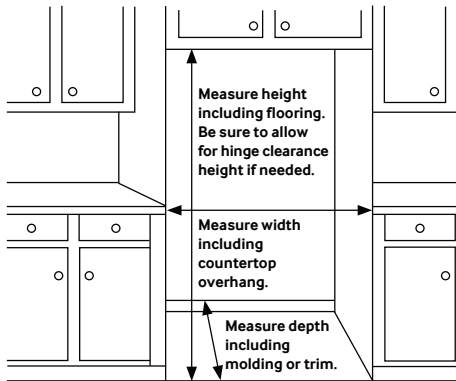

SAMSUNG

RF261BEAESR

26 cu. ft. French Door Refrigerator with Internal Filtered Water Dispenser

Installing Your Refrigerator

1. Measure the height, width and depth of the opening, making sure to include baseboards, molding tile, countertop overhang, etc. Check to be sure there is enough room to open the door (consider walls, islands or other obstacles when measuring).
2. Refer to illustration below to determine dimensions.
3. Allow 2" of clearance on hinge side of refrigerator when installing next to a wall where handle may make contact.
4. Allow 1" minimum clearance at rear for proper air circulation and water/electrical connections. Allow a 3/8" minimum clearance at sides and top for ease of installation.
5. Ensure each door and entryway in the home is wide enough for the refrigerator to be moved through easily.

Please note: The following dimension and cutout information is for planning purposes only. For complete installation details consult manual packed with product, or download manual online at samsung.com.

Dimensions

Total Capacity: 25.5 cu. ft.

Refrigerator: 17.5 cu. ft.

- Internal Filtered Water Dispenser
- CoolSelect Pantry™ with Temperature Control
- 2 Humidity-Controlled Crispers
- 5 Tempered Glass Spill-Proof Shelves
- 6 Clear Door Bins
 - Right Door: 3 Gallon Bins
 - Left Door: 3 Gallon Bins
- High-Efficiency LED Lighting

Product Dimensions & Weight

Dimensions (WxHxD with hinges, handles and doors):
35³/₄" x 70" x 35⁵/₈"

Dimensions (WxHxD without hinges and door):
35³/₄" x 68⁵/₈" x 29¹/₄"

Dimensions (WxHxD with hinge and door, no handle):
35³/₄" x 70" x 33¹/₄"