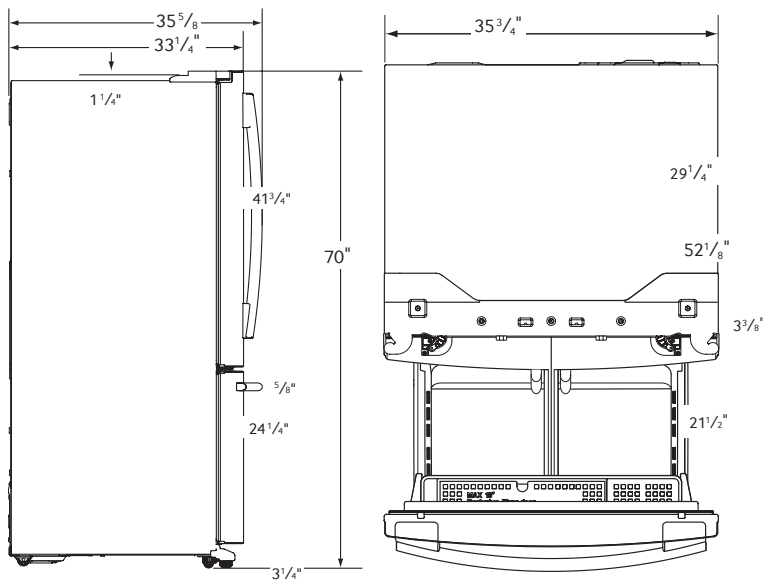

Total Capacity: 25.5 cu. ft.

Refrigerator: 17.5 cu. ft.

- Internal Filtered Water Dispenser
- CoolSelect Pantry™ with Temperature Control
- 2 Humidity-Controlled Crispers
- 5 Tempered Glass Spill-Proof Shelves
- 6 Clear Door Bins
  - Right Door: 3 Gallon Bins
  - Left Door: 3 Gallon Bins
- High-Efficiency LED Lighting

Freezer: 8.0 cu. ft.

- EZ-Open Handle™
- 1 Large Opaque Bin with Divider
- Auto Pull-Out Upper Drawer
- Filtered Ice Maker (Cubed)
- High-Efficiency LED Lighting

Accessories

Water Filter: HAF-CIN

Warranty

One (1) Year Parts and Labor on Refrigerator
Five (5) Years Parts and Labor on Sealed Refrigeration System Only*
Ten (10) Years Parts and Five (5) Years Labor on Digital Inverter Compressor

*Compressor, evaporator, condenser, drier, connecting tubing.

Product Dimensions & Weight

Dimensions (WxHxD with hinges, handles and doors):
35³/₄" x 70" x 35⁵/₈"

Dimensions (WxHxD without hinges and door):
35³/₄" x 68⁵/₈" x 29¹/₄"

Dimensions (WxHxD with hinge and door, no handle):
35³/₄" x 70" x 33¹/₄"

Weight: 291.0 lbs.

Shipping Dimensions & Weight (WxHxD)

Dimensions: 38⁵/₈" x 75³/₄" x 36¹/₄"

Weight: 317.5 lbs.

Color	Model #	UPC Code
Stainless Steel	RF261BEAESR	036725590137
Black Stainless Steel	RF261BEAESG	887276181790
White	RF261BEAEWV	036725590168
Black	RF261BEAEBG	036725590151

Actual color may vary. Design, specifications and color availability are subject to change without notice. Non-metric weights and measurements are approximate.

©2016 Samsung Electronics America, Inc. 85 Challenger Road, Ridgefield Park, NJ 07660. Tel: 800-SAMSUNG. samsung.com. Samsung is a registered trademark of Samsung Electronics Co. Ltd.