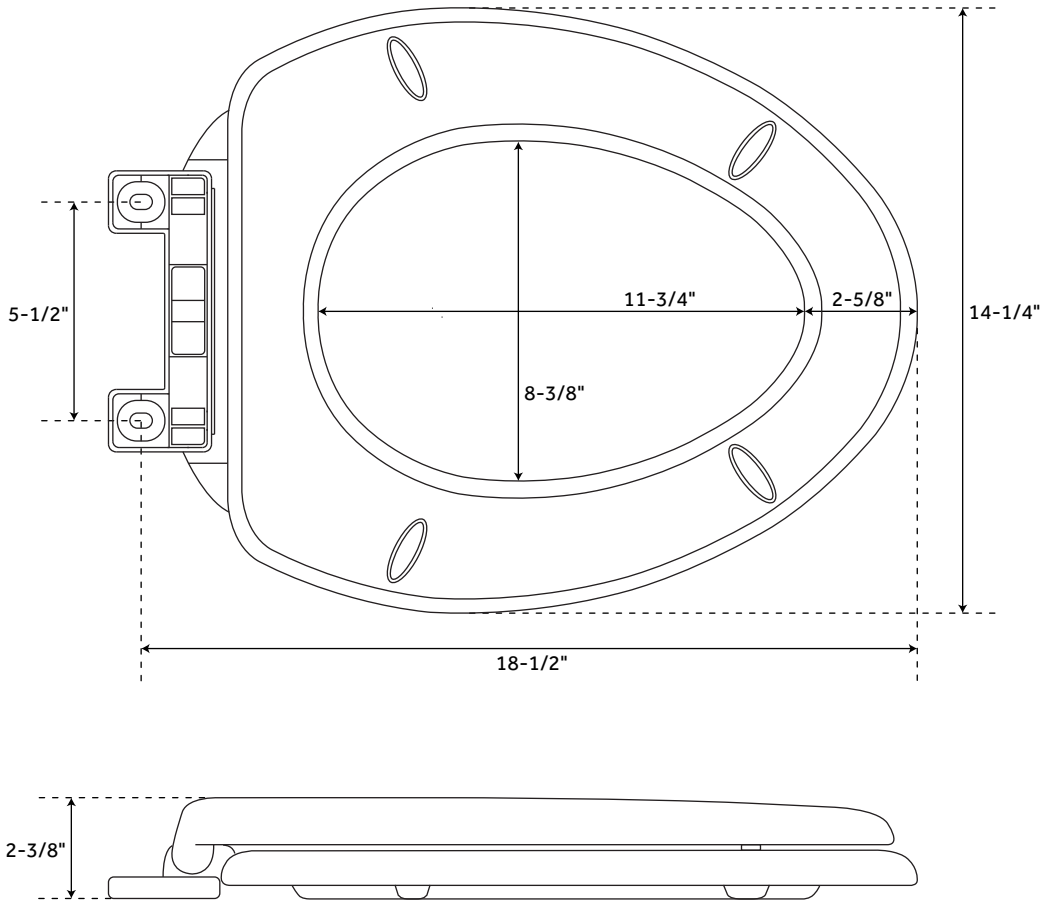

## SLOW-CLOSING TOILET SEAT - ELONGATED BOWL

SKU: 948381

### FEATURES

Bowl Shape: Elongated  
Length: 14-1/4"  
Width: 18-1/2"  
Height: 2-3/8"