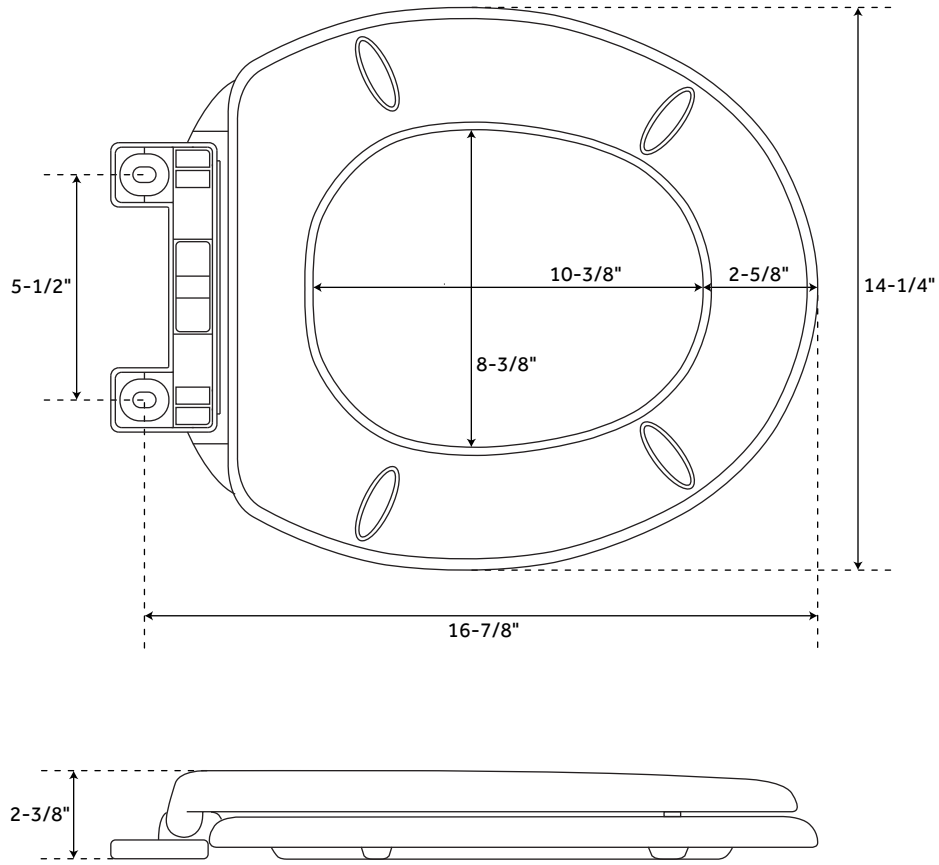

TRADITIONAL

SLOW-CLOSING TOILET SEAT - ROUND BOWL

SKU: 948380

FEATURES

Bowl Shape: Round
Length: 14-1/4"
Width: 16-7/8"
Height: 2-3/8"

SIGNATURE HARDWARE LIFETIME WARRANTY

See website for warranty information

All dimensions and specifications are nominal and may vary. Use actual products for accuracy in critical situations.

REVISED 09/05/2019
CODE: SHTSSC100BS / SHTSSC100WH