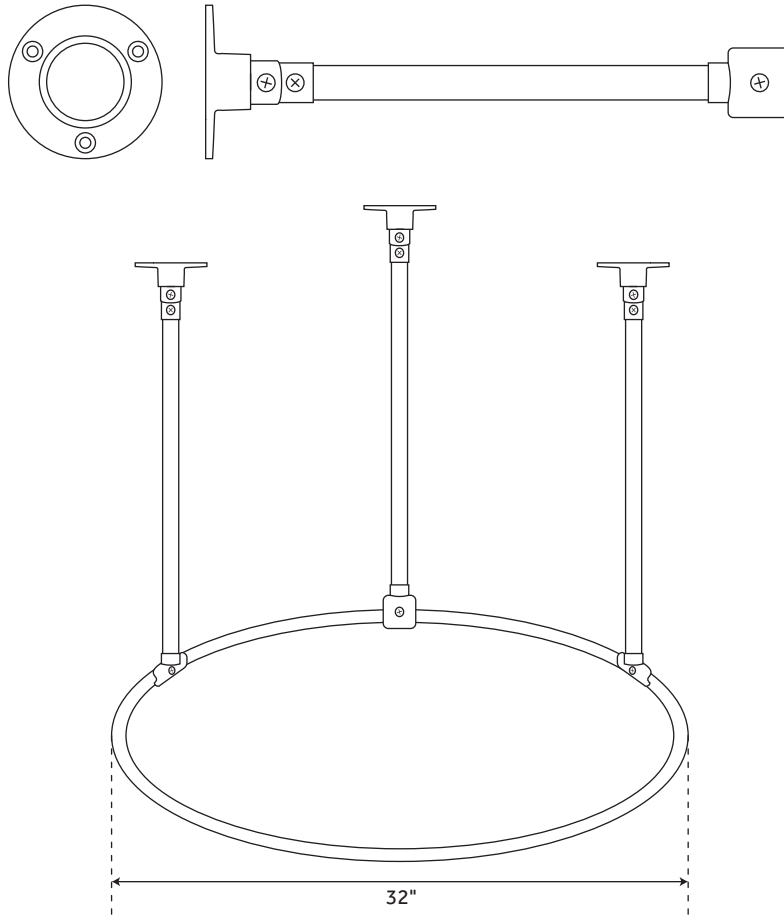

32" ROUND

SOLID BRASS SHOWER CURTAIN ROD

SKU: 900617

FEATURES

- Material: Brass
- Metal Thickness: .6mm
- Includes three 36" heavy-duty ceiling supports and mounting hardware
- To connect a shower riser pipe, use double ringlet adjuster (sold separate)