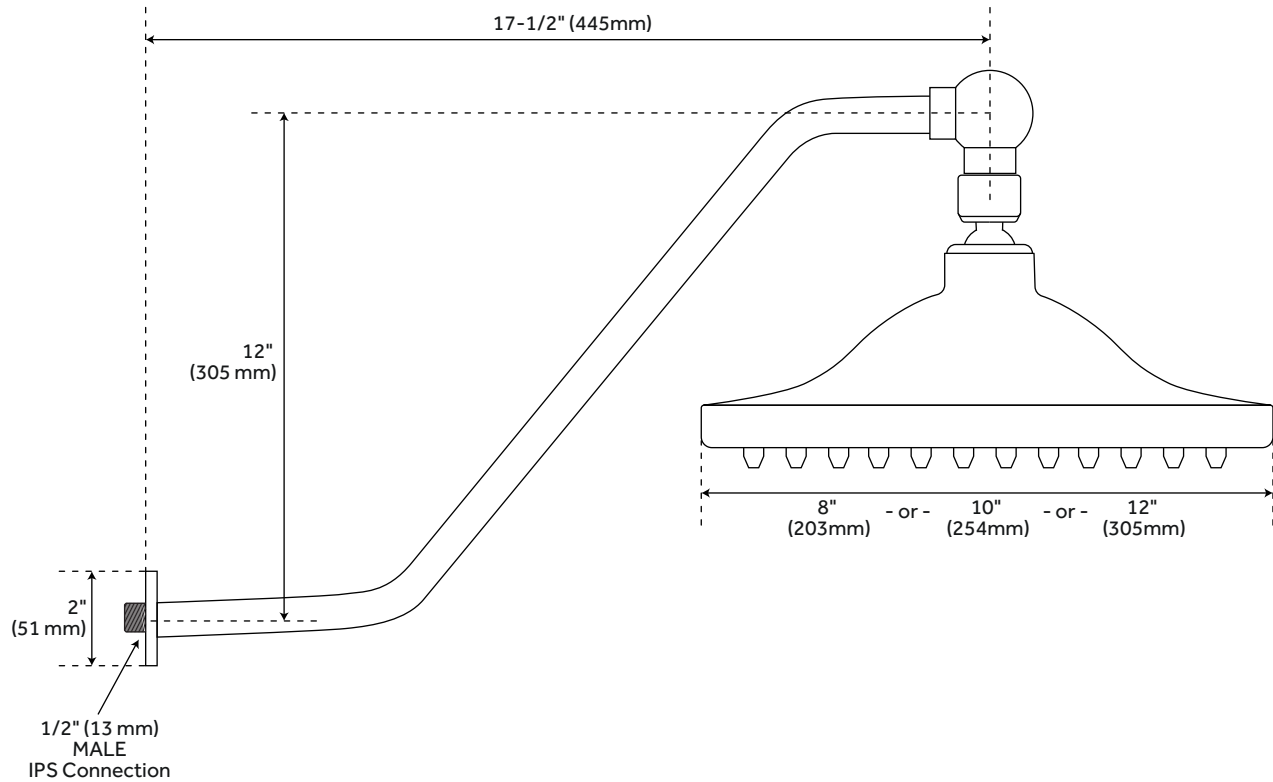

BOSTONIAN

RAINFALL NOZZLE SHOWER HEAD WITH S-TYPE ARM

SKU: 913044

FEATURES

Material: Brass
Shape: Round
Installation Type: Wall Mount
Assembly Required: Yes
Shower Head Installation Type: Wall
Shower Arm Included: Yes
Shower Arm Height: 12"
Shower Arm Extension: 17-1/2"
Shower Head IPS: 1/2"
Shower Head Swivel: Yes
Base Plate Diameter: 2"