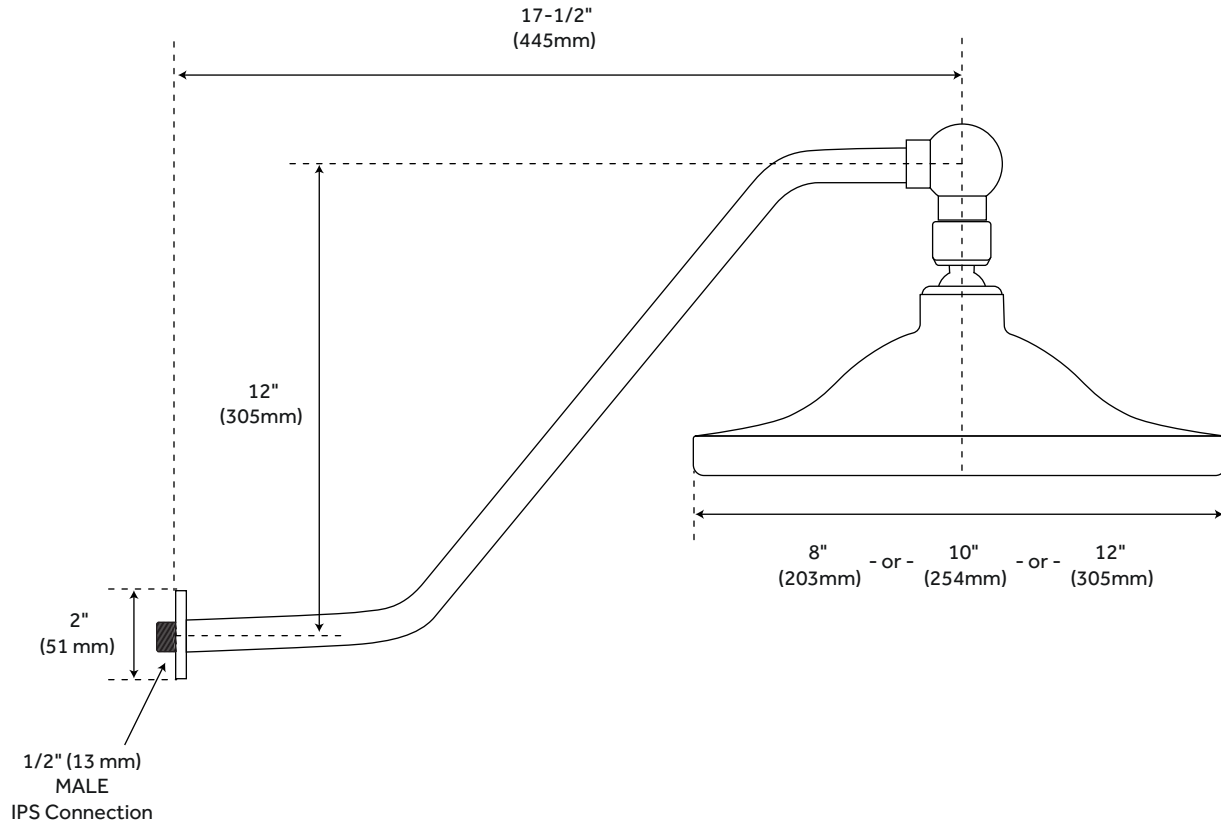

BOSTONIAN

RAINFALL SHOWER HEAD WITH S-TYPE ARM

SKU: 926573

FEATURES

Material: Brass
Shape: Round
Installation Type: Wall Mount
Assembly Required: Yes
Shower Head Installation Type: Wall
Shower Arm Included: Yes
Shower Arm Extension: 17-1/2"
Shower Arm Height: 12"
Shower Head IPS: 1/2"