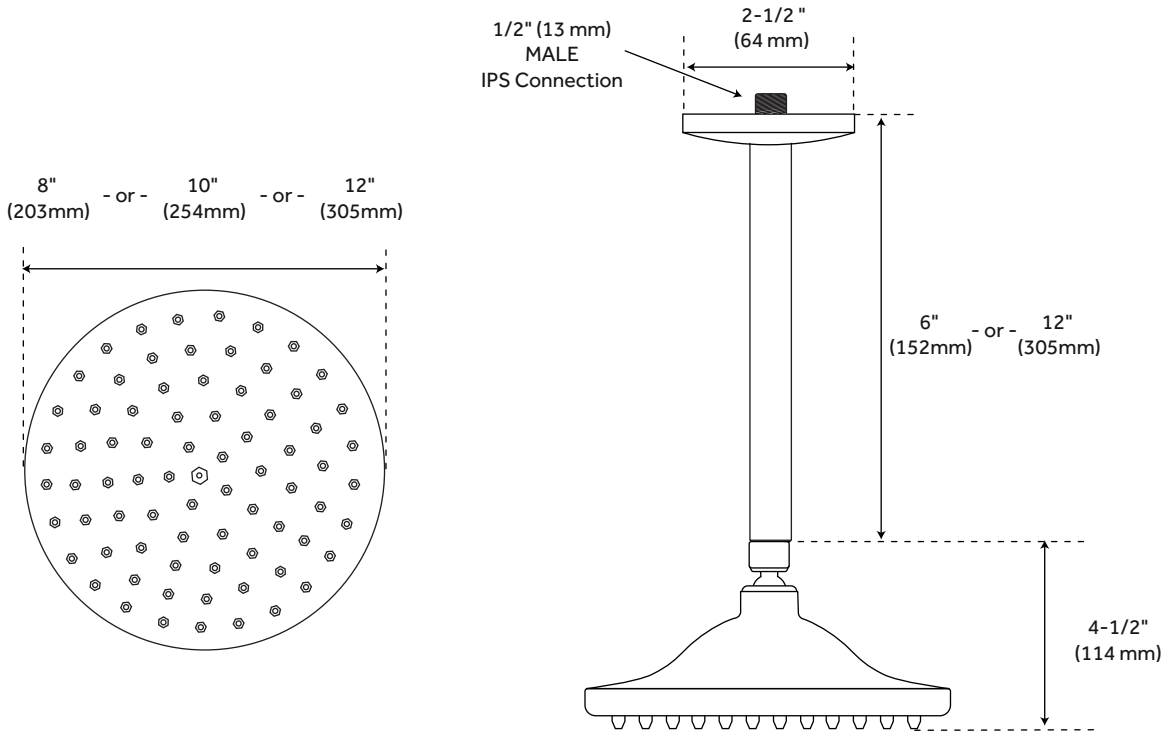

BOSTONIAN

CEILING-MOUNT RAINFALL SHOWER

SKU: 926576

FEATURES

- Material: Brass
- Shape: Round
- Installation Type: Ceiling Mount
- Assembly Required: Yes
- Shower Head Installation Type: Ceiling
- Shower Arm Included: Yes
- Shower Head IPS: 1/2"