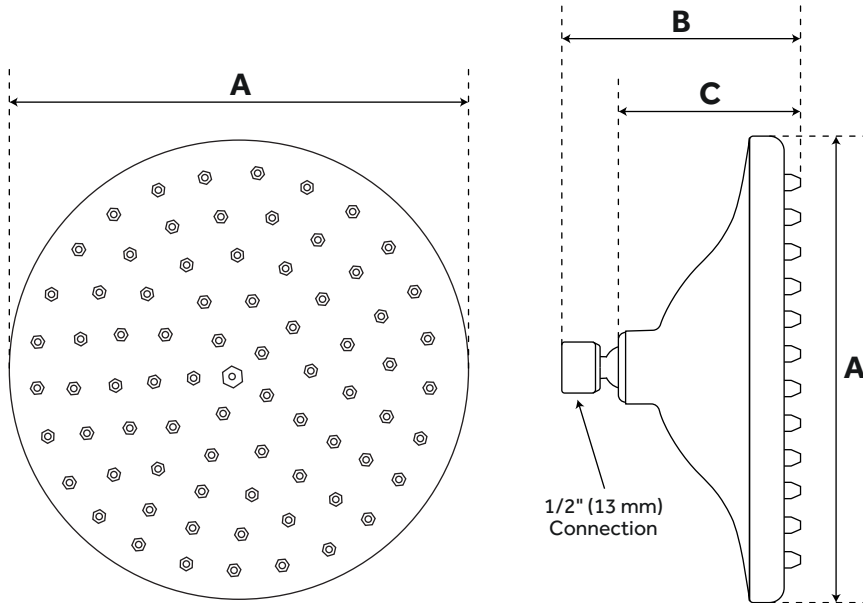

## RAINFALL NOZZLE SHOWER HEAD

SKU: 926392

Reference A	Reference B	Reference C
5-1/4" (133 mm)	3" (76 mm)	2" (51 mm)
7-3/4" (197 mm)	3-1/2" (89 mm)	2-1/2" (64 mm)
10" (254 mm)	3-1/2" (89 mm)	3" (76 mm)
12" (305 mm)	4-1/4" (108 mm)	3-1/4" (83 mm)

### FEATURES

Material: Brass  
Shape: Round  
Features: Shower Head Only  
Assembly Required: No  
Shower Arm Included: No  
Shower Head IPS: 1/2"