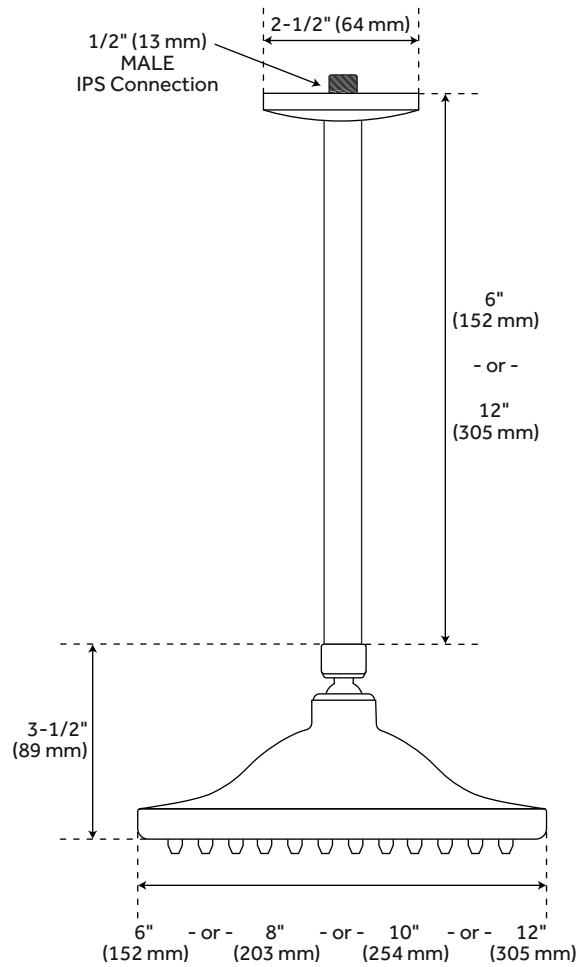

## CEILING-MOUNT RAINFALL NOZZLE SHOWER

SKU: 904913

### FEATURES

Material: Brass  
Shape: Round  
Installation Type: Ceiling Mount  
Assembly Required: Yes  
Shower Head Installation Type:  
Ceiling  
Shower Head Height: 3-1/2"  
Shower Head IPS: 1/2"  
Base Plate Diameter: 2-1/2"