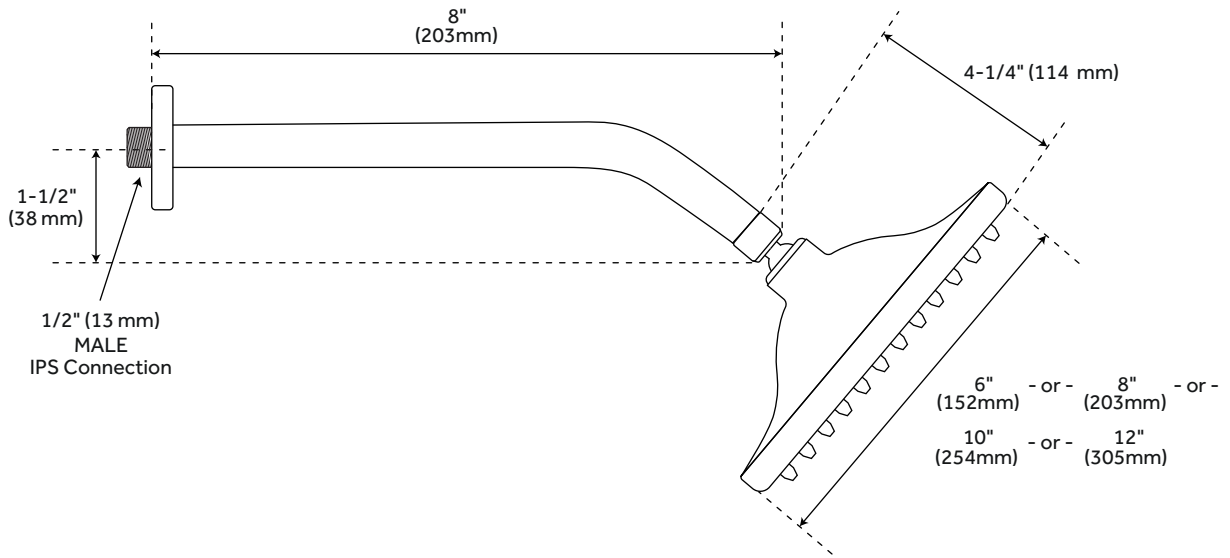

WALL-MOUNT RAINFALL SHOWER HEAD

SKU: 922335