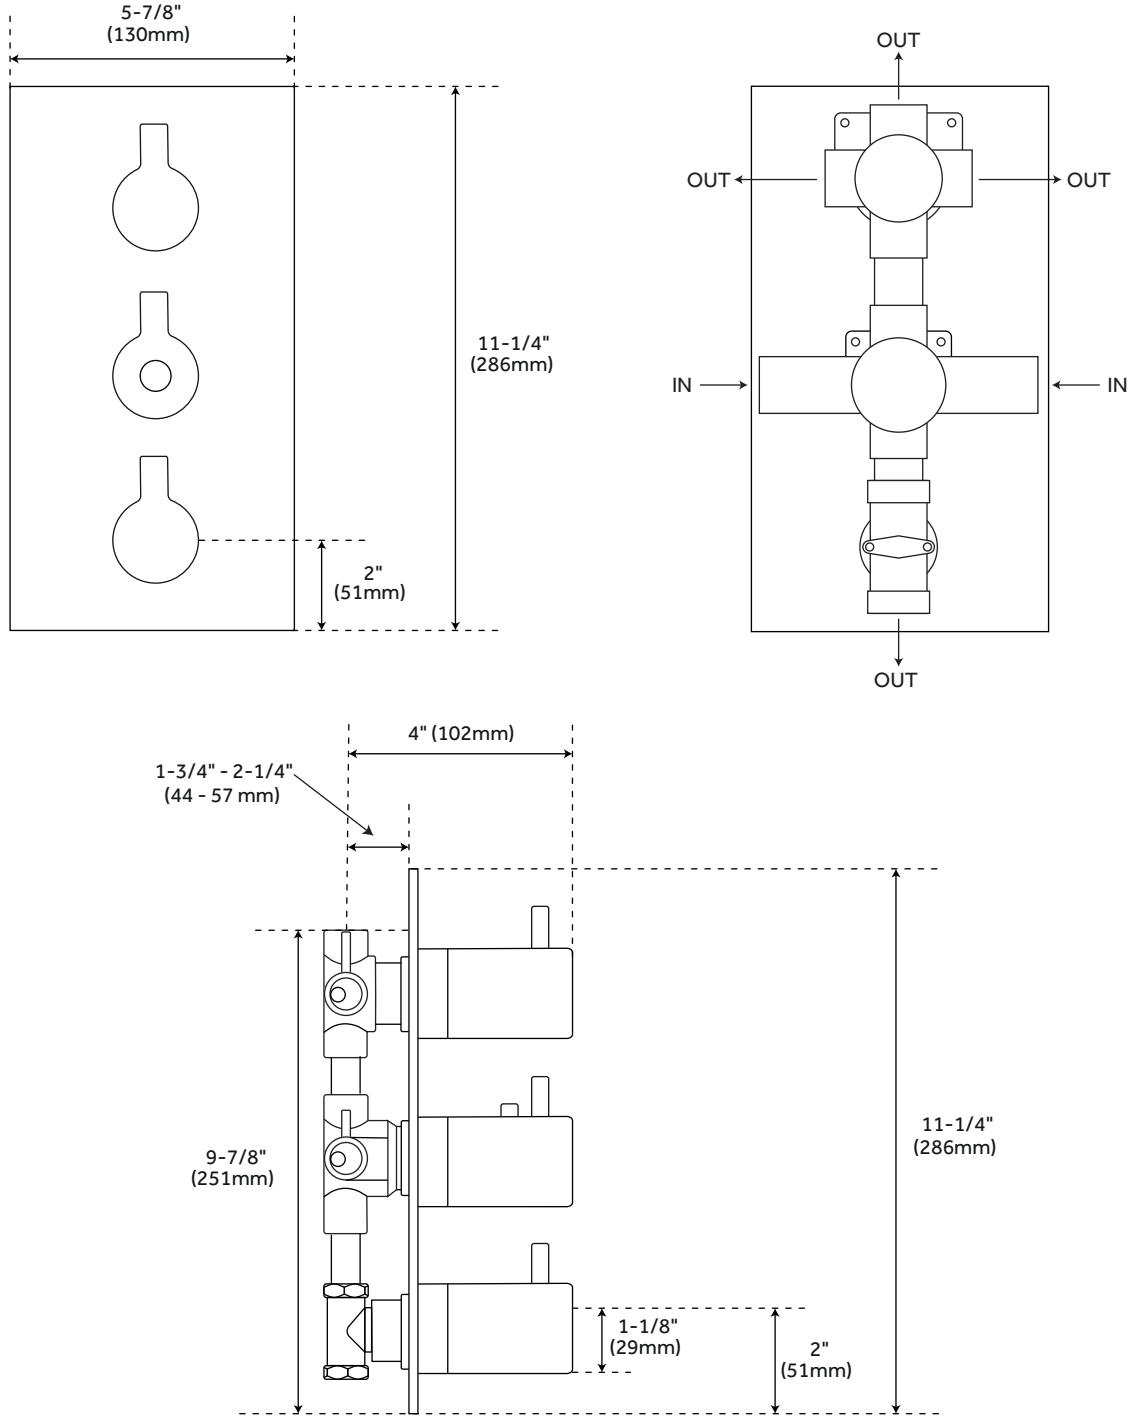

ISOLA

THERMOSTATIC SHOWER SYSTEM WITH WALL SHOWER - 3 BODY SPRAYS

SKU: 922335

FEATURES

Material: Brass
Handle Type: Lever
Features: Thermostatic
Assembly Required: Yes
Body Sprays: Yes
Number of Body Sprays: 3
Shower Head Installation Type: Wall
Number of Shower Heads: 1
Shower Head Material: Brass
Shower Arm Included: Yes
Valve Trim Width: 5-7/8"
Valve Trim Height: 11-1/4"
Diverter Included: Yes
Diverter Outlets: 2

SIGNATURE HARDWARE Lifetime Warranty

See website for detailed warranty information.

CONTENTS

SHOWER VALVE	PAGE 2
WALL SHOWER HEAD	PAGE 3
BODY SPRAYS	PAGE 4

ISOLA

SHOWER VALVE

SKU: 922335

WALL-MOUNT RAINFALL SHOWER HEAD

SKU: 922335

ISOLA

BODY SPRAYS

SKU: 922335