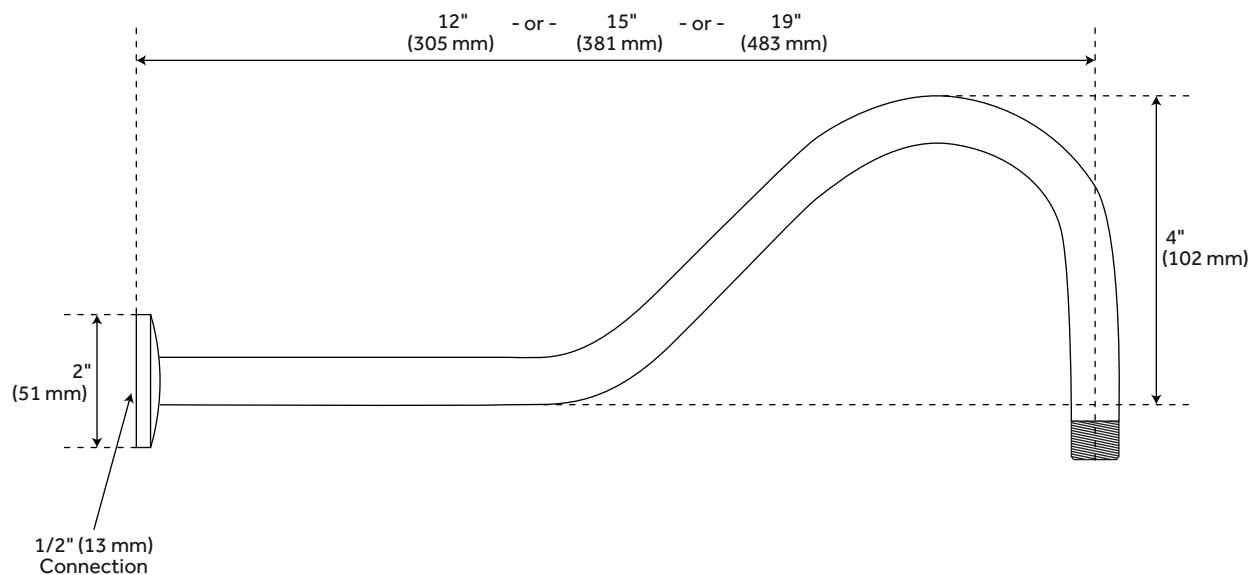

VICTORIAN

SHOWER ARM

SKU: 933658

FEATURES

Material: Brass
Installation Type: Wall Mount
Height: 4"
Features: Shower Arm Only
Assembly Required: No
Base Plate Diameter: 2"
IPS: 1/2"

SIGNATURE HARDWARE LIFETIME WARRANTY

See website for warranty information

All product dimensions are nominal.

REVISED 05/15/2019