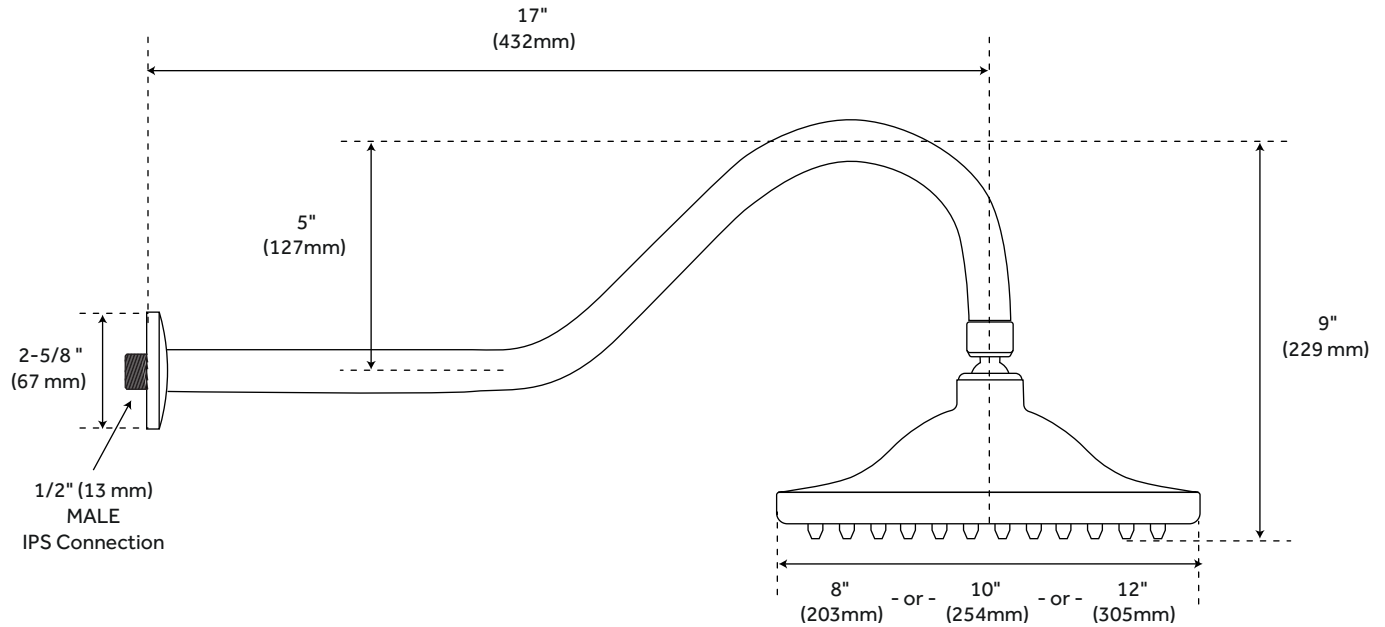

BOSTONIAN

RAINFALL NOZZLE SHOWER HEAD WITH VICTORIAN ARM

SKU: 913041

FEATURES

Material: Brass
Shape: Round
Installation Type: Wall Mount
Assembly Required: Yes
Shower Head Installation Type: Wall
Shower Arm Included: Yes
Shower Arm Extension: 17"
Shower Arm Height: 5"
Shower Head IPS: 1/2"
Shower Head Swivel: No