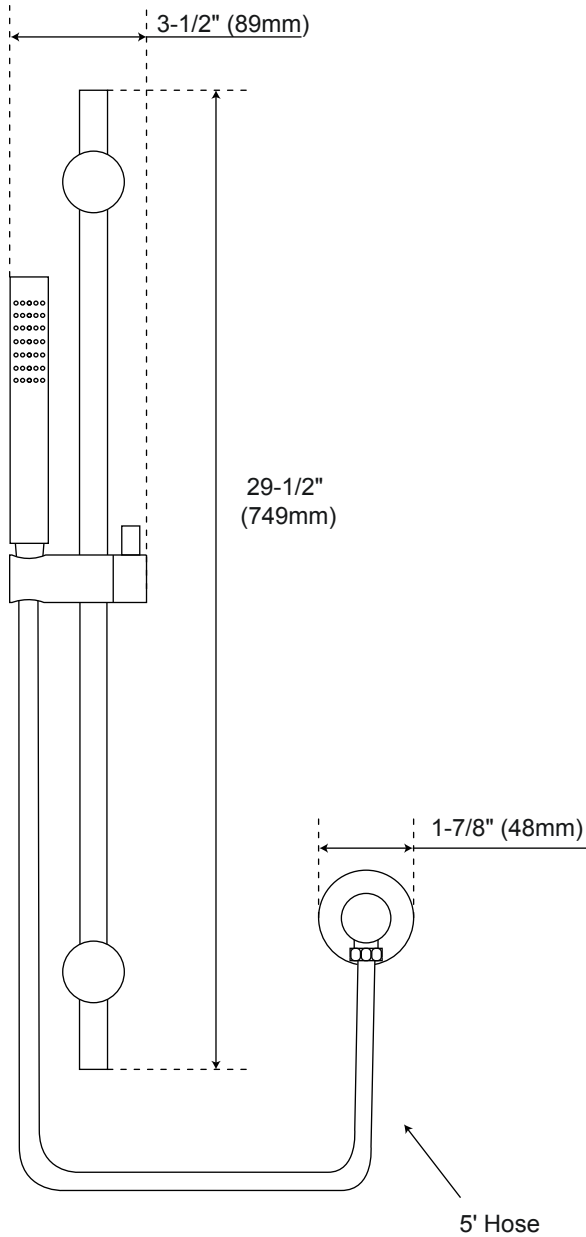

ISOLA THERMOSTATIC SHOWER SYSTEM WITH RAINFALL SHOWER MODERN HAND SHOWER

SPECIFICATIONS

CONTENTS

Diverter.....	2
Overhead Shower Head.....	3
Hand Shower.....	4

Diverter

Front

Side

All product dimensions are nominal.

Overhead Shower Head

Side

All product dimensions are nominal.

Handshower

Front

Side

All product dimensions are nominal.

All product dimensions are nominal.