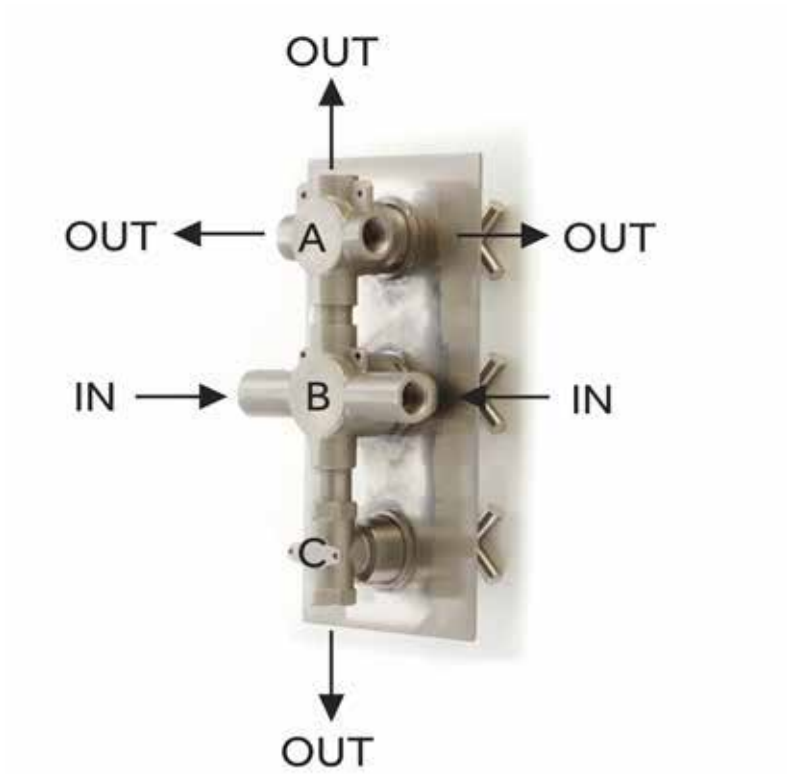

ISOLA THERMOSTATIC SHOWER SYSTEM WITH RAINFALL SHOWER MODERN HAND SHOWER

SPECIFICATIONS

CONTENTS

Diverter.....	2
Overhead Shower Head.....	3
Hand Shower.....	4

Diverter

Front

Side

All product dimensions are nominal.

Overhead Shower Head

Side

All product dimensions are nominal.

Handshower

Front

Side

All product dimensions are nominal.

All product dimensions are nominal.