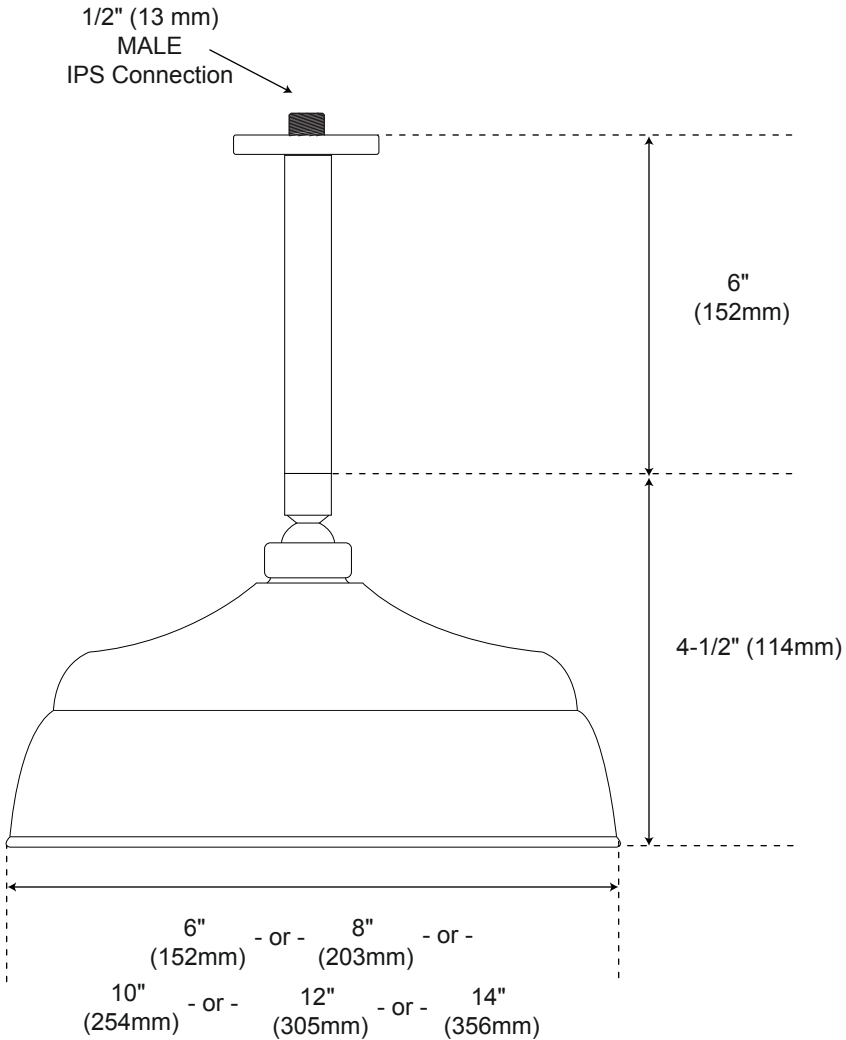

ISOLA THERMOSTATIC SHOWER SYSTEM WITH RAINFALL SHOWER MODERN HAND SHOWER

SPECIFICATIONS

CONTENTS

Diverter.....	2
Overhead Shower Head.....	3
Hand Shower.....	4

Diverter

Front

Side

All product dimensions are nominal.

Overhead Shower Head

Side

All product dimensions are nominal.

Handshower

Front

Side

All product dimensions are nominal.

All product dimensions are nominal.