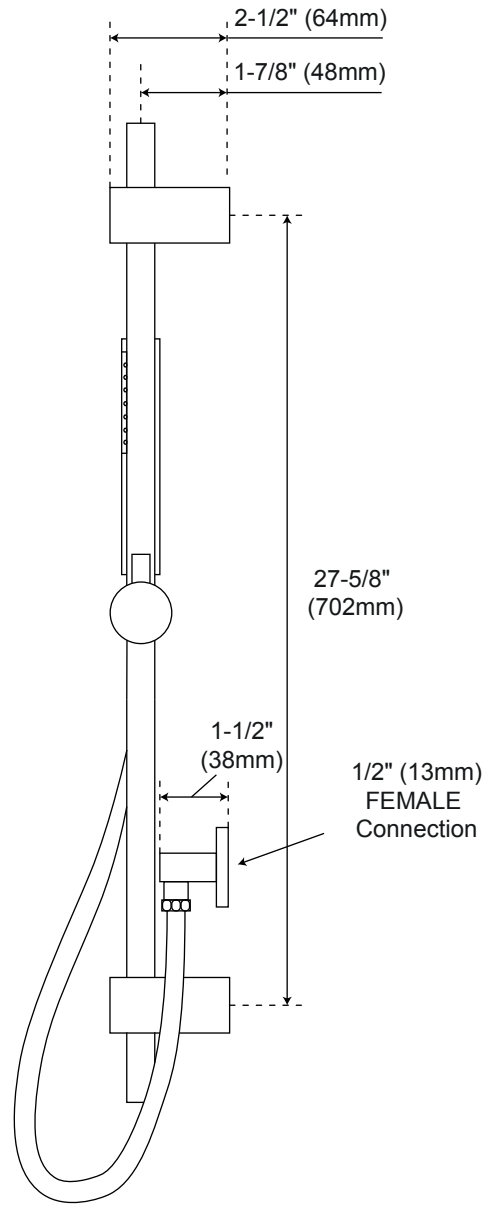

ISOLA THERMOSTATIC SHOWER SYSTEM WITH RAINFALL SHOWER MODERN HAND SHOWER

SPECIFICATIONS

CONTENTS

Diverter.....	2
Overhead Shower Head.....	3
Hand Shower.....	4

Diverter

Front

Side

All product dimensions are nominal.

Overhead Shower Head

Side

All product dimensions are nominal.

Handshower

Front

Side

All product dimensions are nominal.

All product dimensions are nominal.