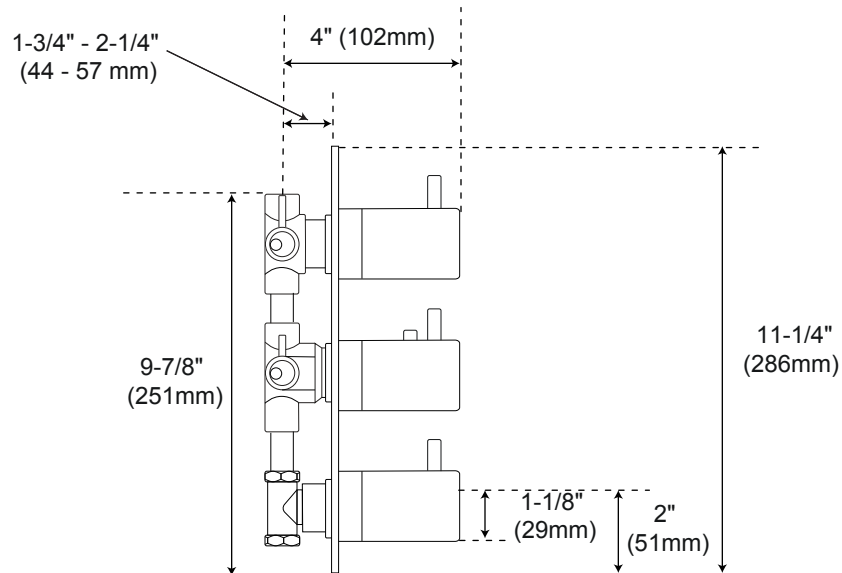

ISOLA THERMOSTATIC SHOWER SYSTEM WITH RAINFALL SHOWER MODERN HAND SHOWER

SPECIFICATIONS

CONTENTS

Diverter.....	2
Overhead Shower Head.....	3
Hand Shower.....	4

Diverter

Front

Side

All product dimensions are nominal.

Overhead Shower Head

Side

All product dimensions are nominal.

Handshower

Front

Side

All product dimensions are nominal.

All product dimensions are nominal.