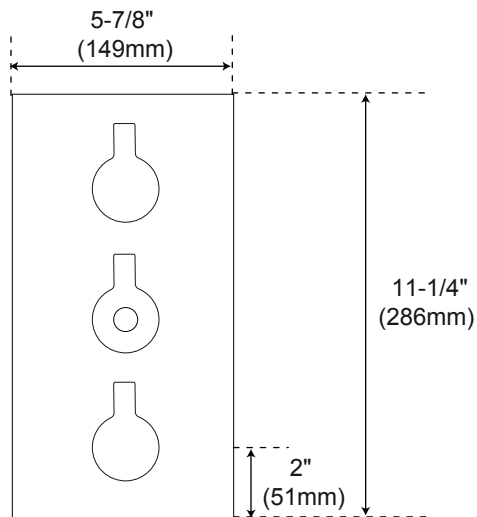

ISOLA THERMOSTATIC SHOWER SYSTEM WITH RAINFALL SHOWER MODERN HAND SHOWER

SPECIFICATIONS

CONTENTS

Diverter.....	2
Overhead Shower Head.....	3
Hand Shower.....	4

Diverter

Front

Side

All product dimensions are nominal.

Overhead Shower Head

Side

All product dimensions are nominal.

Handshower

Front

Side

All product dimensions are nominal.

All product dimensions are nominal.