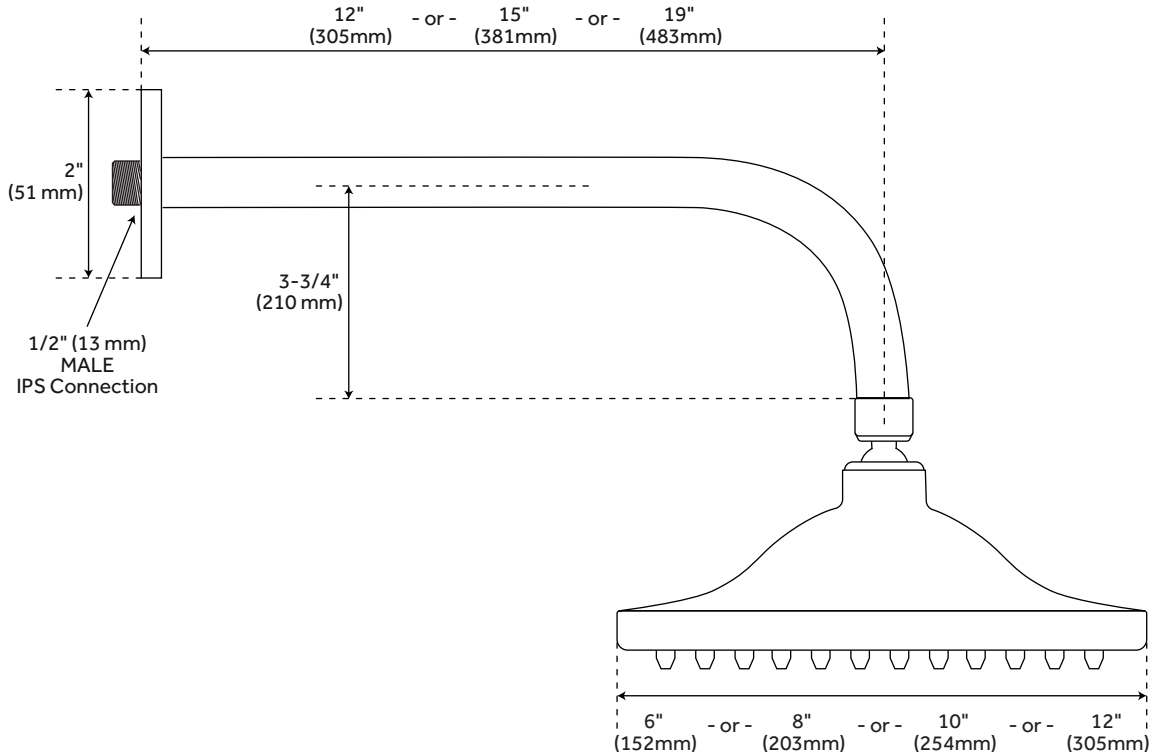

## RAINFALL NOZZLE SHOWER HEAD WITH EXTENDED ARM

SKU: 913042

### FEATURES

Material: Brass  
Shape: Round  
Installation Type: Wall Mount  
Assembly Required: Yes  
Shower Arm Height: 3-3/4"  
Shower Head Installation Type: Wall  
Shower Head IPS: 1/2"  
Base Plate Diameter: 2"