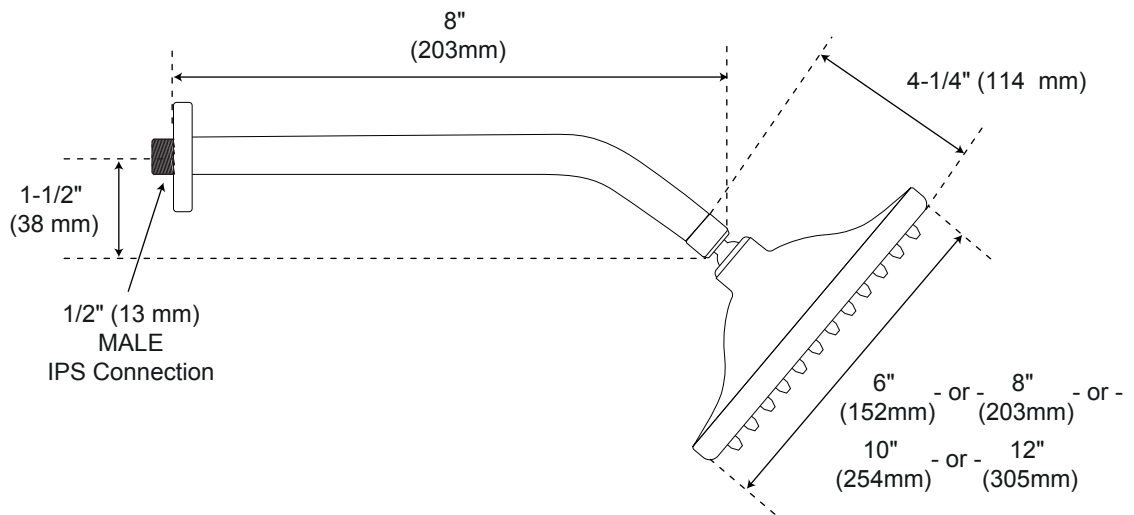

ISOLA THERMOSTATIC SHOWER SYSTEM WITH WALL SHOWER HAND SHOWER

SPECIFICATIONS

CONTENTS

Diverter.....	2
Wall Shower Head.....	3
Hand Shower.....	4

Diverter

Front

Side

All product dimensions are nominal.

Wall Shower Head

Side

All product dimensions are nominal.

Handshower

Front

5' Hose

Side

All product dimensions are nominal.

All product dimensions are nominal.