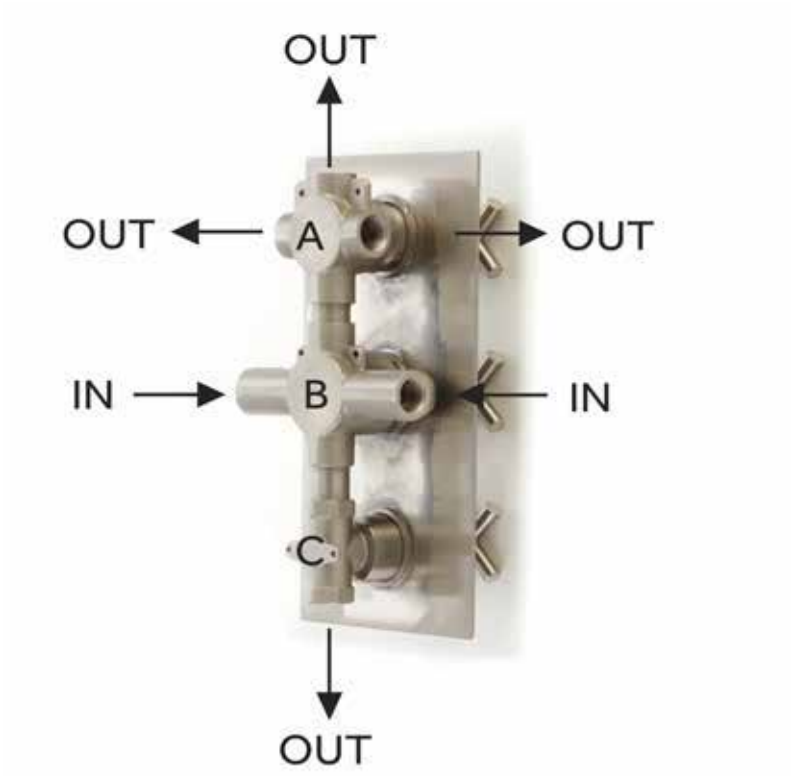

ISOLA THERMOSTATIC SHOWER SYSTEM WITH WALL SHOWER HAND SHOWER

SPECIFICATIONS

CONTENTS

Diverter.....	2
Wall Shower Head.....	3
Hand Shower.....	4

Diverter

Front

Side

All product dimensions are nominal.

Wall Shower Head

Side

All product dimensions are nominal.

Handshower

Front

5' Hose

Side

All product dimensions are nominal.