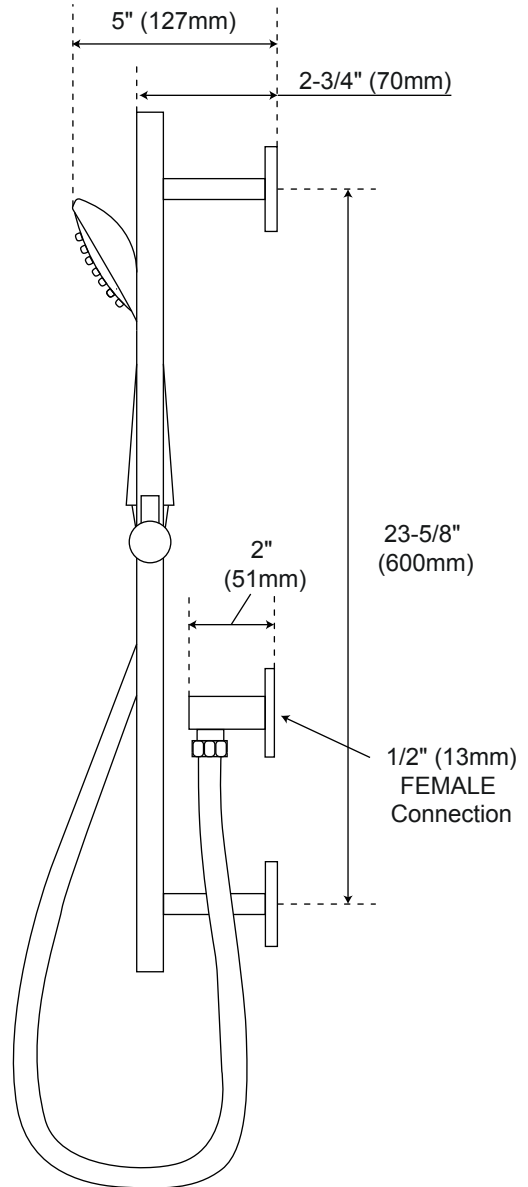

ISOLA THERMOSTATIC SHOWER SYSTEM WITH WALL SHOWER HAND SHOWER

SPECIFICATIONS

CONTENTS

Diverter.....	2
Wall Shower Head.....	3
Hand Shower.....	4

Diverter

Front

Side

All product dimensions are nominal.

Wall Shower Head

Side

All product dimensions are nominal.

Handshower

Front

5' Hose

Side

All product dimensions are nominal.

All product dimensions are nominal.