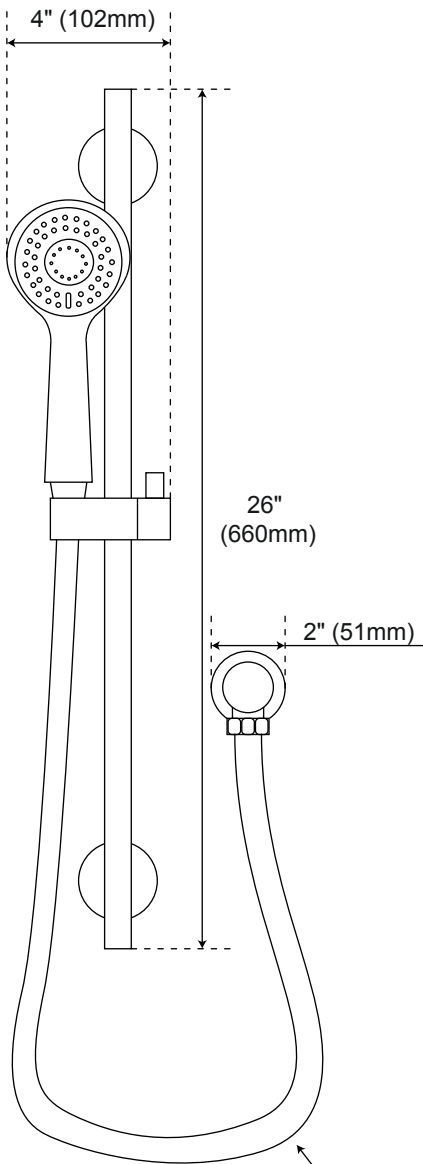

ISOLA THERMOSTATIC SHOWER SYSTEM WITH WALL SHOWER HAND SHOWER

SPECIFICATIONS

CONTENTS

Diverter.....	2
Wall Shower Head.....	3
Hand Shower.....	4

Diverter

Front

Side

All product dimensions are nominal.

Wall Shower Head

Side

All product dimensions are nominal.

Handshower

Front

5' Hose

Side

All product dimensions are nominal.

All product dimensions are nominal.