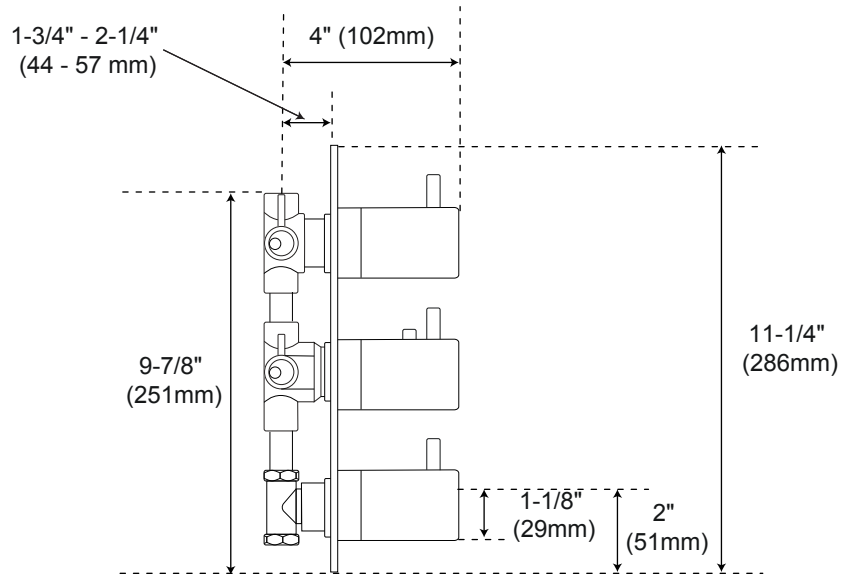

ISOLA THERMOSTATIC SHOWER SYSTEM WITH WALL SHOWER HAND SHOWER

SPECIFICATIONS

CONTENTS

Diverter.....	2
Wall Shower Head.....	3
Hand Shower.....	4

Diverter

Front

Side

All product dimensions are nominal.

Wall Shower Head

Side

All product dimensions are nominal.

Handshower

Front

5' Hose

Side

All product dimensions are nominal.

All product dimensions are nominal.