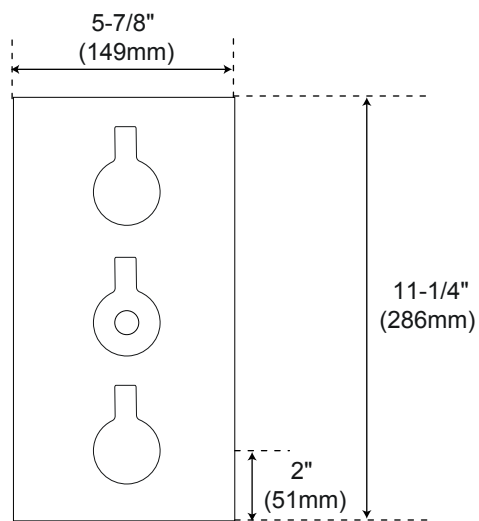

ISOLA THERMOSTATIC SHOWER SYSTEM WITH WALL SHOWER HAND SHOWER

SPECIFICATIONS

CONTENTS

Diverter.....	2
Wall Shower Head.....	3
Hand Shower.....	4

Diverter

Front

Side

All product dimensions are nominal.

Wall Shower Head

Side

All product dimensions are nominal.

Handshower

Front

5' Hose

Side

All product dimensions are nominal.

All product dimensions are nominal.