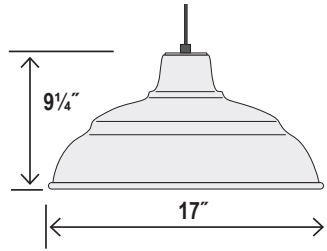

RWHC17 - R SERIES 17" CORD HUNG WAREHOUSE SHADE

Options:

Dimensions

Width	17"
Height	9 1/4"
Wire	144"

Finish & Material

Finishes	ABR - Architectural Bronze GA - Galvanized GY - Gray NB - Navy Blue SB - Satin Black SG - Satin Green SR - Satin Red WH - White
Material	Steel

Options:

Dimensions

Width	14"
Height	8 1/4"
Wire	144"

Finish & Material

Finishes	ABR - Architectural Bronze GA - Galvanized GY - Gray NB - Navy Blue SB - Satin Black SG - Satin Green SR - Satin Red WH - White
Material	Steel