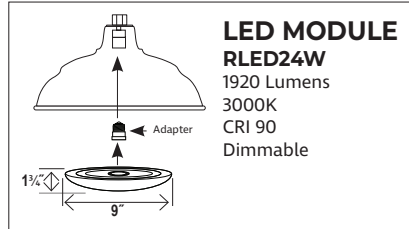

RWHC17 - R SERIES 17" CORD HUNG WAREHOUSE SHADE

Options:

Dimensions

Width	17"
Height	9 1/4"
Wire	144"

Finish & Material

Finishes	ABR - Architectural Bronze GA - Galvanized GY - Gray NB - Navy Blue SB - Satin Black SG - Satin Green SR - Satin Red WH - White
Material	Steel