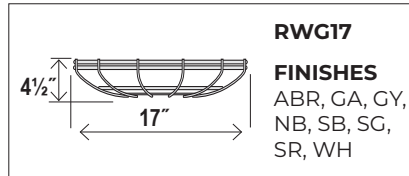

RWHC17 - R SERIES 17" CORD HUNG WAREHOUSE SHADE

Options:

Dimensions

Width	17"
Height	9 1/4"
Wire	144"

Finish & Material

Finishes	ABR - Architectural Bronze GA - Galvanized GY - Gray NB - Navy Blue SB - Satin Black SG - Satin Green SR - Satin Red WH - White
Material	Steel

Options:

Dimensions

Width	14"
Height	8 1/4"
Wire	144"

Finish & Material

Finishes	ABR - Architectural Bronze GA - Galvanized GY - Gray NB - Navy Blue SB - Satin Black SG - Satin Green SR - Satin Red WH - White
Material	Steel