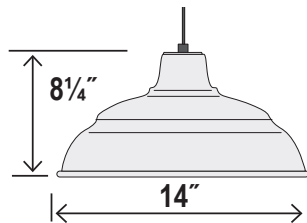

RWHC17 - R SERIES 17" CORD HUNG WAREHOUSE SHADE

Options:

Dimensions

Width	17"
Height	9 1/4"
Wire	144"

Finish & Material

Finishes	ABR - Architectural Bronze GA - Galvanized GY - Gray NB - Navy Blue SB - Satin Black SG - Satin Green SR - Satin Red WH - White
Material	Steel

Wattage

Bulbs	1-Medium A21
Watts per Bulb	200W
Voltage	120V
Bulbs Included	No

Certification

UL Listed	Damp Location
-----------	---------------

Item Number

SKU	RWHC17
-----	--------

RWHC14 - R SERIES 14" CORD HUNG WAREHOUSE SHADE

Options:

Dimensions

Width	14"
Height	8 1/4"
Wire	144"

Finish & Material

Finishes	ABR - Architectural Bronze GA - Galvanized GY - Gray NB - Navy Blue SB - Satin Black SG - Satin Green SR - Satin Red WH - White
Material	Steel