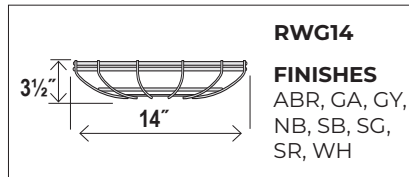

RWHC17 - R SERIES 17" CORD HUNG WAREHOUSE SHADE

Options:

Dimensions

Width	17"
Height	9 1/4"
Wire	144"

Finish & Material

Finishes	ABR - Architectural Bronze GA - Galvanized GY - Gray NB - Navy Blue SB - Satin Black SG - Satin Green SR - Satin Red WH - White
Material	Steel

Wattage

Bulbs	1-Medium A21
Watts per Bulb	200W
Voltage	120V
Bulbs Included	No

Certification

UL Listed	Damp Location
-----------	---------------

Item Number

SKU	RWHC17
-----	--------

RWHC14 - R SERIES 14" CORD HUNG WAREHOUSE SHADE

Options:

Dimensions

Width	14"
Height	8 1/4"
Wire	144"

Finish & Material

Finishes	ABR - Architectural Bronze GA - Galvanized GY - Gray NB - Navy Blue SB - Satin Black SG - Satin Green SR - Satin Red WH - White
Material	Steel