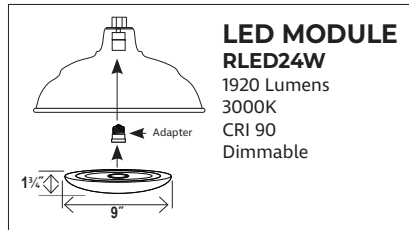

Options:

Dimensions

Width	14"
Height	8 1/4"
Wire	144"

Finish & Material

Finishes	ABR - Architectural Bronze GA - Galvanized GY - Gray NB - Navy Blue SB - Satin Black SG - Satin Green SR - Satin Red WH - White
Material	Steel

Wattage

Bulbs	1-Medium A21
Watts per Bulb	200W
Voltage	120V
Bulbs Included	No

Certification

UL Listed	Damp Location

Item Number

SKU	RWHC14

Note: All finishes on outdoor lighting must be properly maintained and treated. Therefore, we suggest cleaning with a regular application of finish preserving & renewing products such as Rejuvenate.