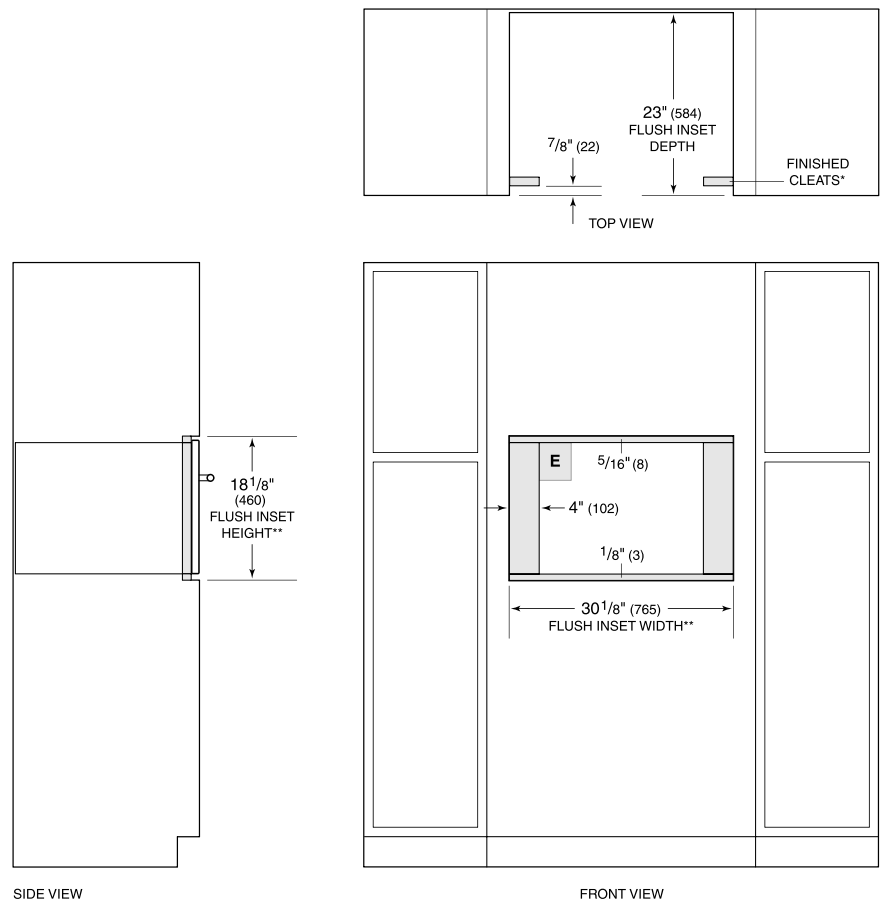

MDD30PM/S/PH

FEATURES

Distributes heat evenly with no hot or cold spots allowing for oven-like operation

Installs standard or flush to conceal the oven from view

Matches M series ovens, coffee systems, convection steam oven

For local dealer information, visit subzero-wolf.com/locator.

PRODUCT SPECIFICATIONS

Model	MDD30PM/S/PH
Dimensions	29 7/8"W x 17 7/8"H x 20"D
Capacity	1.6 cu. ft.
Door Clearance	14 3/16"
Electrical Supply	120 VAC, 60 Hz
Electrical Service	15 amp dedicated circuit
Power Cord Length	4 Feet
Receptacle	3-prong grounding-type

ELECTRICAL

NOTE: Dimensions in parenthesis are in millimeters unless otherwise specified

DIMENSIONS

FLUSH INSTALLATION

*Will be visible and should be finished to match cabinetry.
 **Dimension provides minimum reveals.