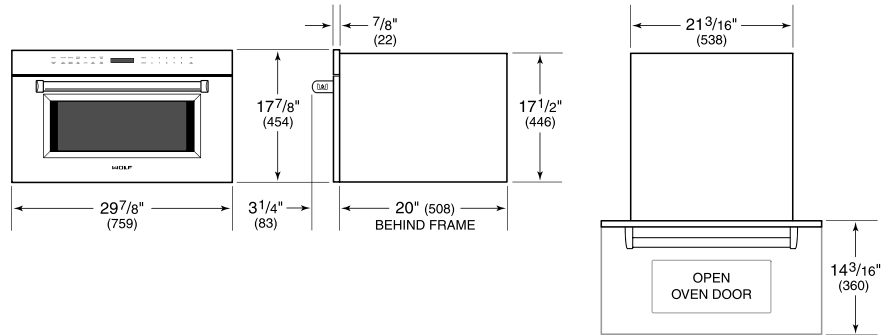

For local dealer information, visit subzero-wolf.com/locator.

PRODUCT SPECIFICATIONS

Model	MDD30PM/S/PH
Dimensions	29 7/8"W x 17 7/8"H x 20"D
Capacity	1.6 cu. ft.
Door Clearance	14 3/16"
Electrical Supply	120 VAC, 60 Hz
Electrical Service	15 amp dedicated circuit
Power Cord Length	4 Feet
Receptacle	3-prong grounding-type

ELECTRICAL

NOTE: Dimensions in parenthesis are in millimeters unless otherwise specified

DIMENSIONS

FLUSH INSTALLATION

*Will be visible and should be finished to match cabinetry.
 **Dimension provides minimum reveals.