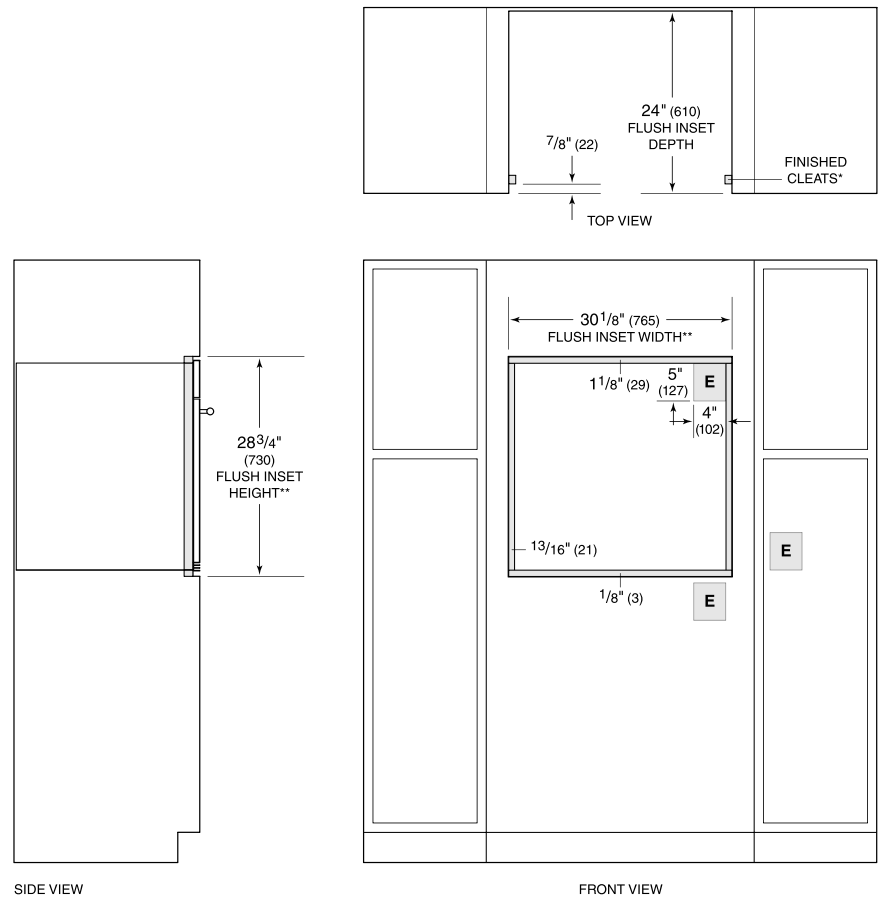

Ensures excellent visibility via three bright halogen lights and large, triple-panel-glass door windows

Master your technique with tips and recipes from the Mastering the M series oven guide

ACCESSORIES

Oven Rack Set (3)

Temperature Probe

Accessories available through an authorized dealer.

For local dealer information, visit subzero-wolf.com/locator.

PRODUCT SPECIFICATIONS

| | |
|----------------------------|--------------------------------|
| Model | SO30TM/S/TH |
| Dimensions | 29 7/8"W x 28 1/2"H x 23"D |
| Oven 1 Interior Dimensions | 25 1/4"W x 17 1/2"H x 19 7/8"D |
| Overall Capacity | 5.1 cu. ft. |
| Usable Capacity | 3.3 cu. ft. |
| Door Clearance | 21 3/8" |
| Electrical Supply | 240/208 VAC, 60 Hz |
| Electrical Service | 30 amp dedicated circuit |
| Conduit Length | 4 Feet |

ELECTRICAL

NOTE: Dimensions in parenthesis are in millimeters unless otherwise specified

DIMENSIONS

FLUSH INSTALLATION

*1" (25) minimum depth. Shaded areas will be visible and should be finished to match cabinetry.

**Dimension provides minimum reveals.

NOTE: Location of electrical supply within opening may require additional cabinet depth.