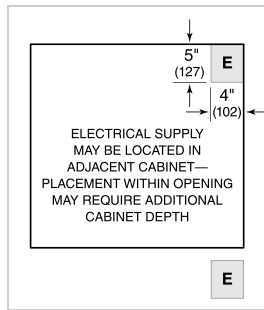

Oven Rack Set (3)

Temperature Probe

Accessories available through an authorized dealer.

For local dealer information, visit subzero-wolf.com/locator.

PRODUCT SPECIFICATIONS

| | |
|----------------------------|--------------------------------|
| Model | SO30TM/S/TH |
| Dimensions | 29 7/8"W x 28 1/2"H x 23"D |
| Oven 1 Interior Dimensions | 25 1/4"W x 17 1/2"H x 19 7/8"D |
| Overall Capacity | 5.1 cu. ft. |
| Usable Capacity | 3.3 cu. ft. |
| Door Clearance | 21 3/8" |
| Electrical Supply | 240/208 VAC, 60 Hz |
| Electrical Service | 30 amp dedicated circuit |
| Conduit Length | 4 Feet |

ELECTRICAL

NOTE: Dimensions in parenthesis are in millimeters unless otherwise specified

DIMENSIONS

FLUSH INSTALLATION

*1" (25) minimum depth. Shaded areas will be visible and should be finished to match cabinetry.

**Dimension provides minimum reveals.

NOTE: Location of electrical supply within opening may require additional cabinet depth.