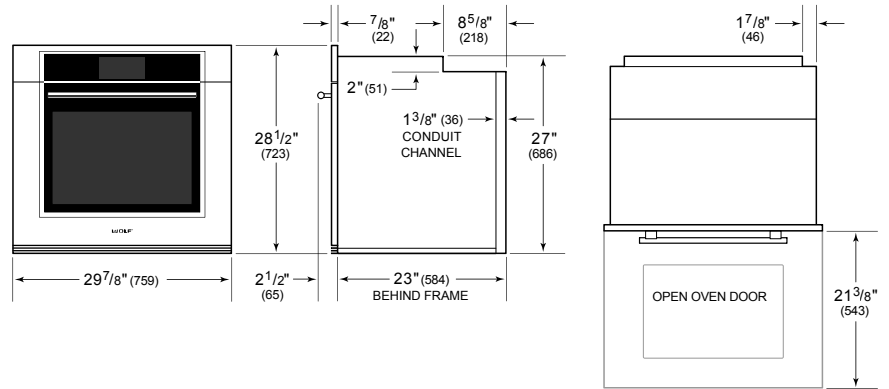

Oven Rack Set (3)

Temperature Probe

Accessories available through an authorized dealer.

For local dealer information, visit subzero-wolf.com/locator.

PRODUCT SPECIFICATIONS

| | |
|----------------------------|--------------------------------|
| Model | SO30TM/S/TH |
| Dimensions | 29 7/8"W x 28 1/2"H x 23"D |
| Oven 1 Interior Dimensions | 25 1/4"W x 17 1/2"H x 19 7/8"D |
| Overall Capacity | 5.1 cu. ft. |
| Usable Capacity | 3.3 cu. ft. |
| Door Clearance | 21 3/8" |
| Electrical Supply | 240/208 VAC, 60 Hz |
| Electrical Service | 30 amp dedicated circuit |
| Conduit Length | 4 Feet |

ELECTRICAL

NOTE: Dimensions in parenthesis are in millimeters unless otherwise specified

DIMENSIONS

FLUSH INSTALLATION

*1" (25) minimum depth. Shaded areas will be visible and should be finished to match cabinetry.

**Dimension provides minimum reveals.

NOTE: Location of electrical supply within opening may require additional cabinet depth.