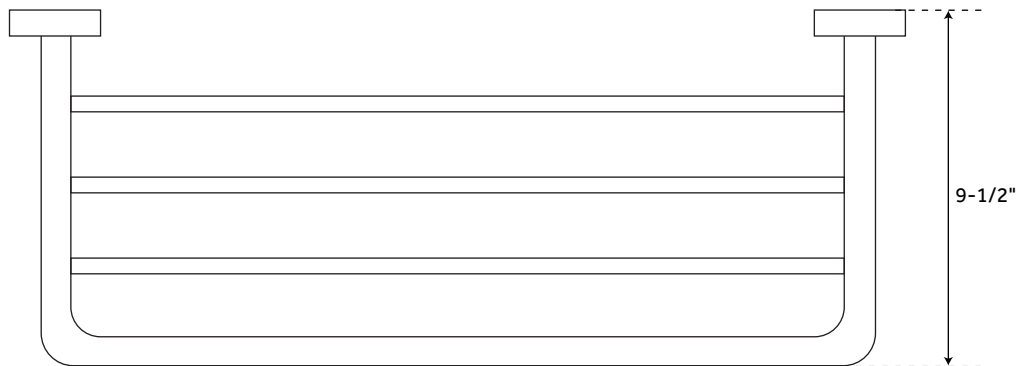

CEELEY

TOWEL RACK

SKU: 916743

FEATURES

- Installation Type: Wall Mount
- Design: Transitional
- Material: Brass/Zinc
- Length: 24-1/8"
- Width: 9-1/2"
- Height: 6-1/4"
- Mounting Hardware Included: Yes
- Assembly Required: No
- Number of Rails: 1