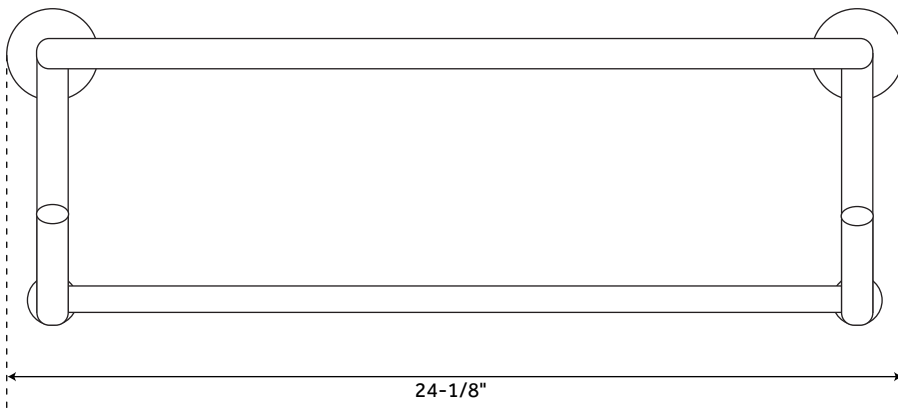

CEELEY

TOWEL RACK

SKU: 916743

FEATURES

- Installation Type: Wall Mount
- Design: Transitional
- Material: Brass/Zinc
- Length: 24-1/8"
- Width: 9-1/2"
- Height: 6-1/4"
- Mounting Hardware Included: Yes
- Assembly Required: No
- Number of Rails: 1