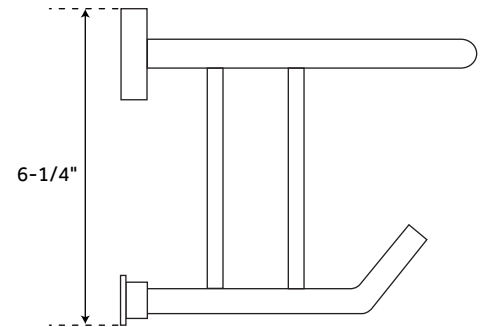

CEELEY

TOWEL RACK

SKU: 916743

FEATURES

- Installation Type: Wall Mount
- Design: Transitional
- Material: Brass/Zinc
- Length: 24-1/8"
- Width: 9-1/2"
- Height: 6-1/4"
- Mounting Hardware Included: Yes
- Assembly Required: No
- Number of Rails: 1