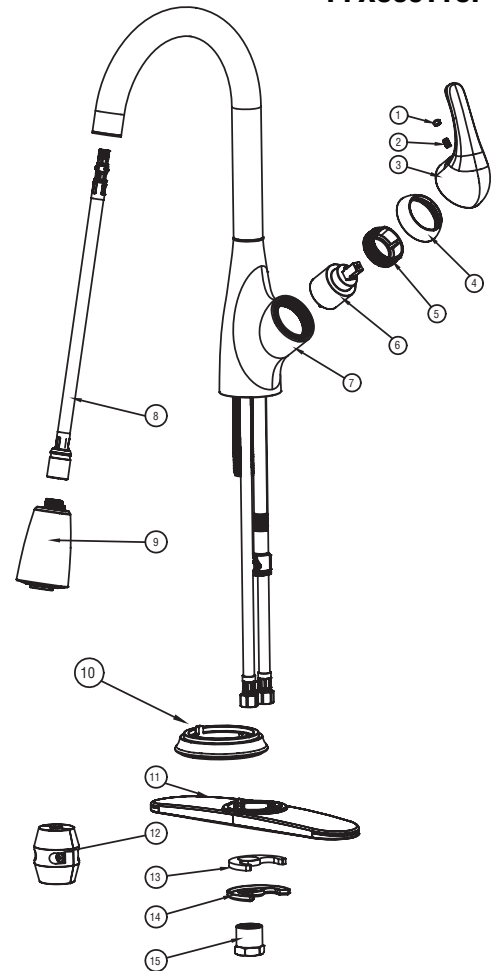

PFXC9011

**Single Handle Kitchen Faucet
with Pull Down Spray**

Model Numbers

PFXC9011CP(1.8 gpm) Chrome
 PFXC9011BN(1.8 gpm) Brushed nickel
 PFXC9011LFBN(1.0 gpm) Brushed nickel

PFXC9011CP

No.	Part & Code	Material
1	Button	N/A
2	Set screw	N/A
3	Handle	N/A
4	Cap	N/A
5	Bonnet	N/A
6	Cartridge	PF3357061
7	Body	N/A
8	Pull-down hose	PFXC655379
9	Sprayhead	PFXC655370CP(1.8gpm)
		PFXCF655370BN(1.8gpm)
		PFXC9011SPRYCP(1.0gpm)
		PFXC9011SPRYBN(1.0gpm)
10	Flange	N/A
11	Deck plate	N/A
12	Weight	N/A
13	Rubber washer	N/A
14	Steel washer	N/A
15	Lock nut	N/A

Warranty and Codes

This product comes complete with installation, operating, care and maintenance instructions. This PROFLO faucet carries a limited lifetime warranty when installed in residential applications. The warranty is five years in commercial applications. This product meets ANSI: A112.18.1. *Compliant with lead content requirements of US Senate Bill S.3874