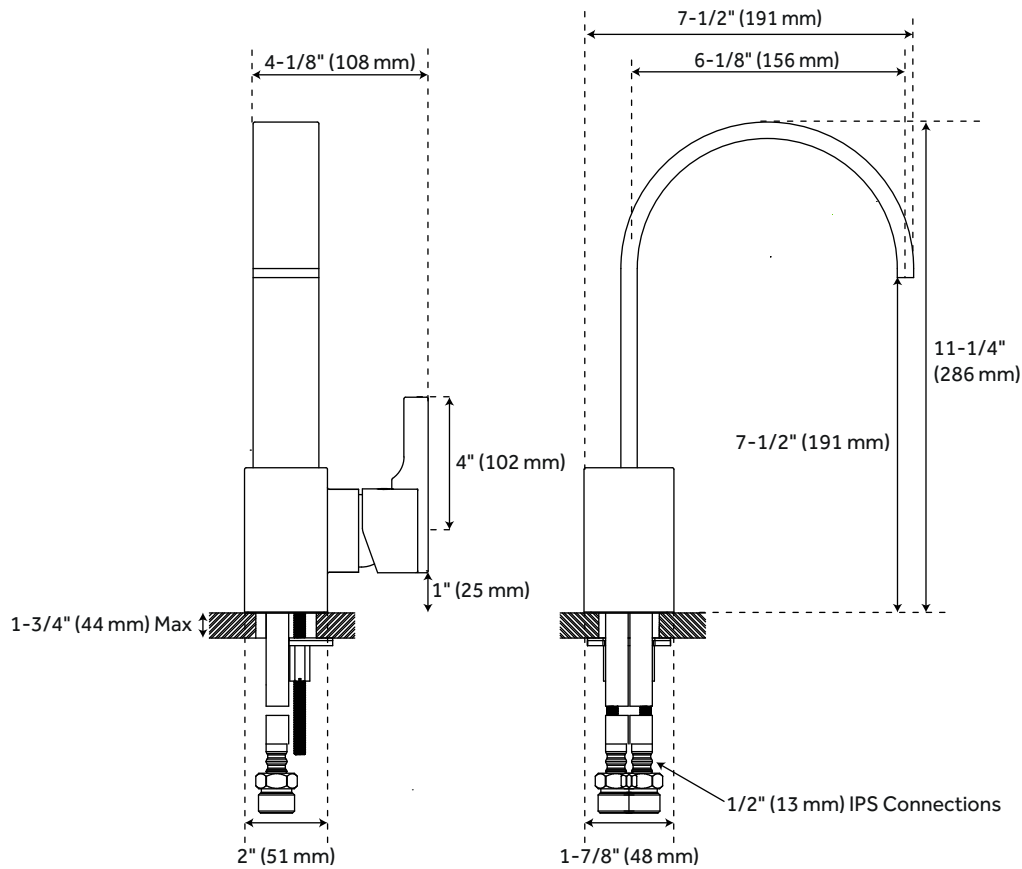

ULTRA

SINGLE-HOLE BATHROOM FAUCET

SKU: 920348

FEATURES

- Max. Countertop Thickness: 1-3/4"
- Length: 4-1/8"
- Width: 7-1/2"
- Height: 11-1/4"
- Height To Spout: 7-1/2"
- Spout Reach: 6-1/8"
- Base Plate Length: 2"
- Base Plate Width: 1-7/8"
- Handle Length: 4"
- Height to Bottom of Handle: 1"
- IPS: 1/2"
- Drain Included: Yes
- Drain Size: 1-1/2"
- Maximum Flow Rate: 1.2 gpm (gallons per minute)

CODES/STANDARDS

- cUPC
- NSF/ANSI 61
- NSF/ANSI 372
- ASME A112.18.1/CSA B125.1
- CEC Listed
- WaterSense

SIGNATURE HARDWARE

LIFETIME WARRANTY

See website for warranty information

All product dimensions are nominal.