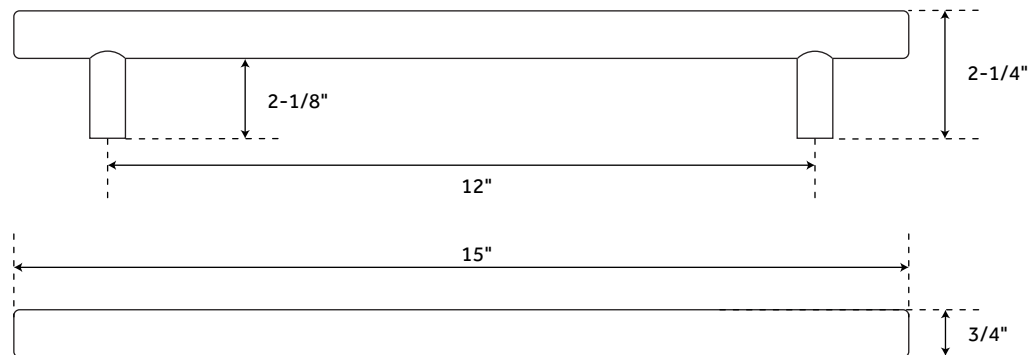

AVIGNON

SOLID BRASS APPLIANCE PULL

SKU: 949197

FEATURES

- Material: Brass
- Mounting Hardware Included: Yes
- Mounting Hardware Concealed: Yes
- Mounts From: Back

CONTENTS

12" APPLIANCE PULL	PAGE 2
18" APPLIANCE PULL	PAGE 3

REVISED 3/30/2020

AVIGNON

12" SOLID BRASS APPLIANCE PULL

SKU: 949197

FEATURES

Length: 15"
Height: 3/4"
Depth: 2-1/4"

SIGNATURE HARDWARE LIFETIME WARRANTY

See website for warranty information

All dimensions and specifications are nominal and may vary. Use actual products for accuracy in critical situations.

PAGE 2
CODE: EH1082.12.ABS/EH1082.12.ACP
EH1082.12.PBS/EH1082.12.PNL

AVIGNON

18" SOLID BRASS APPLIANCE PULL

SKU: 949197

FEATURES

Length: 21"
Height: 3/4"
Depth: 2-1/4"

SIGNATURE HARDWARE LIFETIME WARRANTY

See website for warranty information

All dimensions and specifications are nominal and may vary. Use actual products for accuracy in critical situations.