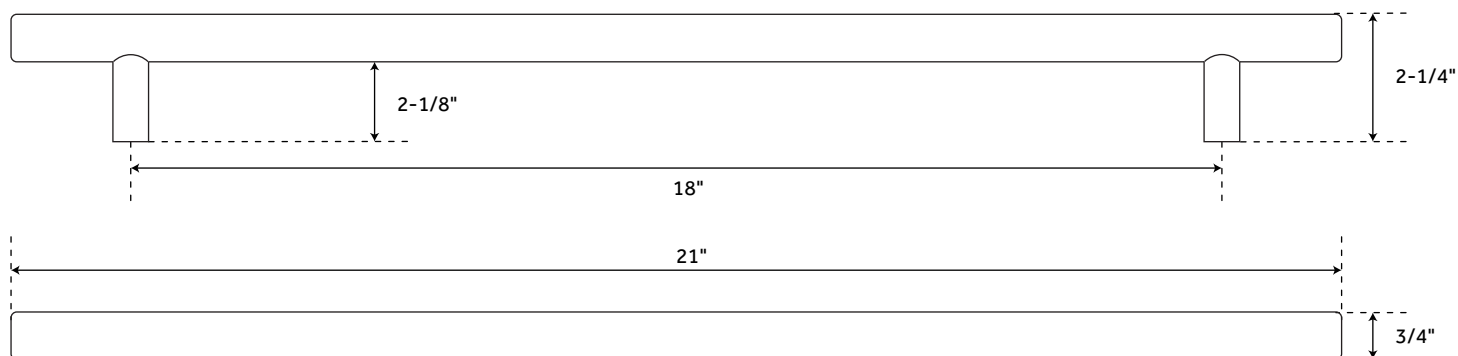

AVIGNON

SOLID BRASS APPLIANCE PULL

SKU: 949197

FEATURES

- Material: Brass
- Mounting Hardware Included: Yes
- Mounting Hardware Concealed: Yes
- Mounts From: Back

CONTENTS

12" APPLIANCE PULL	PAGE 2
18" APPLIANCE PULL	PAGE 3

REVISED 3/30/2020

AVIGNON

12" SOLID BRASS APPLIANCE PULL

SKU: 949197

FEATURES

Length: 15"
Height: 3/4"
Depth: 2-1/4"

SIGNATURE HARDWARE LIFETIME WARRANTY

See website for warranty information

All dimensions and specifications are nominal and may vary. Use actual products for accuracy in critical situations.

PAGE 2
CODE: EH1082.12.ABS/EH1082.12.ACP
EH1082.12.PBS/EH1082.12.PNL

AVIGNON

18" SOLID BRASS APPLIANCE PULL

SKU: 949197

FEATURES

Length: 21"
Height: 3/4"
Depth: 2-1/4"

SIGNATURE HARDWARE LIFETIME WARRANTY

See website for warranty information

All dimensions and specifications are nominal and may vary. Use actual products for accuracy in critical situations.