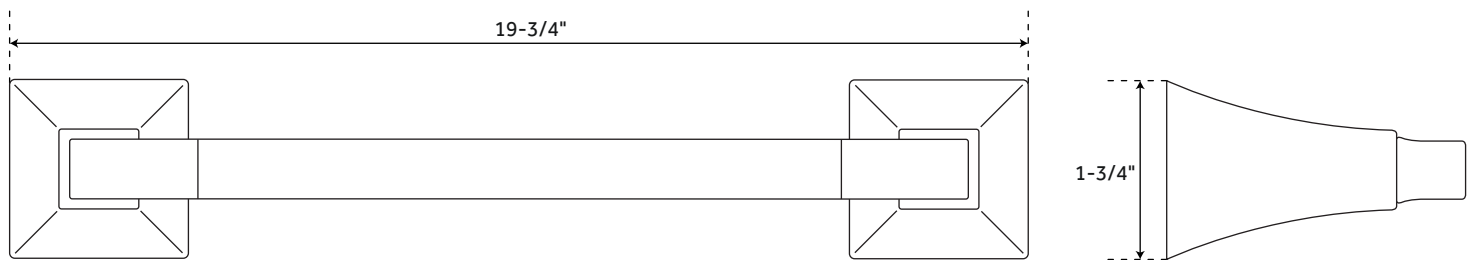

18" VILAMONTE

TOWEL BAR

SKU: 948224

FEATURES

Installation Type: Wall Mount
Length: 19-3/4"
Height: 1-3/4"
Depth: 3"
Base Plate Length: 1-3/4"
Base Plate Width: 1-3/4"
Assembly Required: Yes
Mounting Hardware Included: Yes
Mounting Hardware Concealed: Yes
Centers: 18"

SIGNATURE HARDWARE LIFETIME WARRANTY

See website for warranty information

All dimensions and specifications are nominal and may vary. Use actual products for accuracy in critical situations.

REVISED 09/25/2019
CODE: SHVL18TBBN/SHVL18TBCP
SHVL18TBORB/SHVL18TBPN

24" VILAMONTE

TOWEL BAR

SKU: 948224

FEATURES

Installation Type: Wall Mount
Length: 25-3/4"
Height: 1-3/4"
Depth: 3"
Base Plate Length: 1-3/4"
Base Plate Width: 1-3/4"
Assembly Required: Yes
Mounting Hardware Included: Yes
Mounting Hardware Concealed: Yes
Centers: 24"