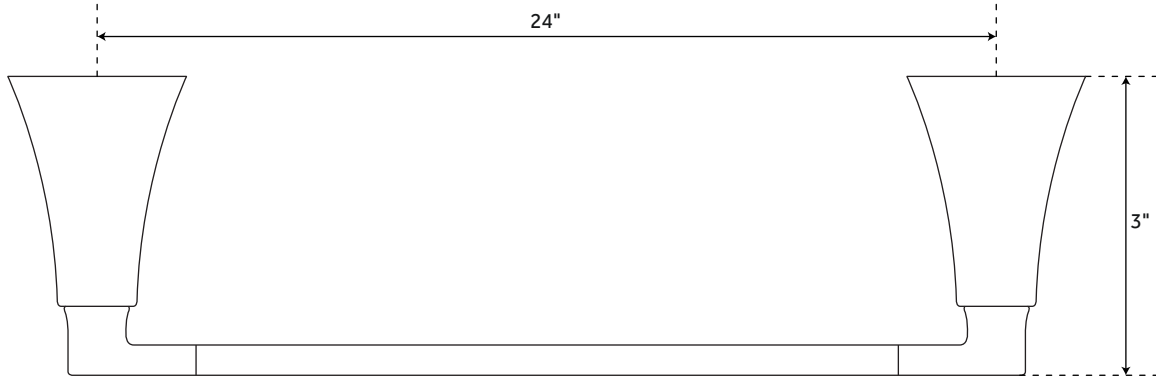

18" VILAMONTE

TOWEL BAR

SKU: 948224

FEATURES

Installation Type: Wall Mount
Length: 19-3/4"
Height: 1-3/4"
Depth: 3"
Base Plate Length: 1-3/4"
Base Plate Width: 1-3/4"
Assembly Required: Yes
Mounting Hardware Included: Yes
Mounting Hardware Concealed: Yes
Centers: 18"

SIGNATURE HARDWARE LIFETIME WARRANTY

See website for warranty information

All dimensions and specifications are nominal and may vary. Use actual products for accuracy in critical situations.

REVISED 09/25/2019
CODE: SHVL18TBBN/SHVL18TBCP
SHVL18TBORB/SHVL18TBPN

24" VILAMONTE

TOWEL BAR

SKU: 948224

FEATURES

Installation Type: Wall Mount
Length: 25-3/4"
Height: 1-3/4"
Depth: 3"
Base Plate Length: 1-3/4"
Base Plate Width: 1-3/4"
Assembly Required: Yes
Mounting Hardware Included: Yes
Mounting Hardware Concealed: Yes
Centers: 24"