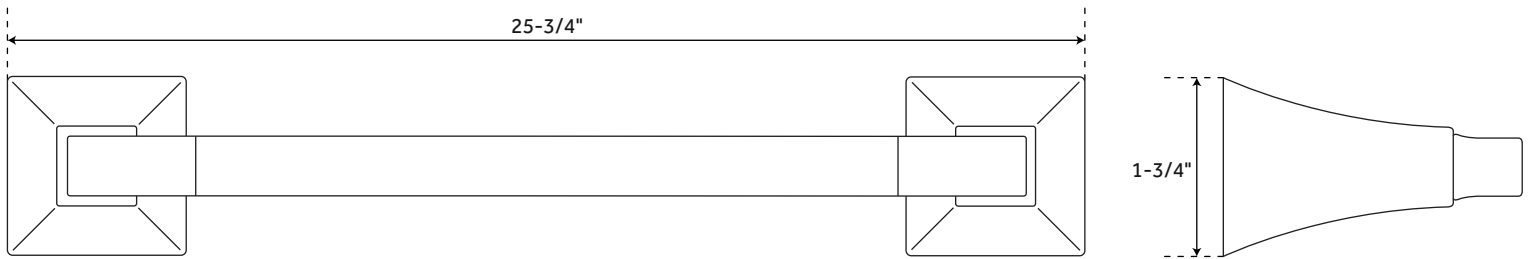

18" VILAMONTE

TOWEL BAR

SKU: 948224

FEATURES

Installation Type: Wall Mount
Length: 19-3/4"
Height: 1-3/4"
Depth: 3"
Base Plate Length: 1-3/4"
Base Plate Width: 1-3/4"
Assembly Required: Yes
Mounting Hardware Included: Yes
Mounting Hardware Concealed: Yes
Centers: 18"

SIGNATURE HARDWARE LIFETIME WARRANTY

See website for warranty information

All dimensions and specifications are nominal and may vary. Use actual products for accuracy in critical situations.

REVISED 09/25/2019
CODE: SHVL18TBBN/SHVL18TBCP
SHVL18TBORB/SHVL18TBPN

24" VILAMONTE

TOWEL BAR

SKU: 948224

FEATURES

Installation Type: Wall Mount
Length: 25-3/4"
Height: 1-3/4"
Depth: 3"
Base Plate Length: 1-3/4"
Base Plate Width: 1-3/4"
Assembly Required: Yes
Mounting Hardware Included: Yes
Mounting Hardware Concealed: Yes
Centers: 24"