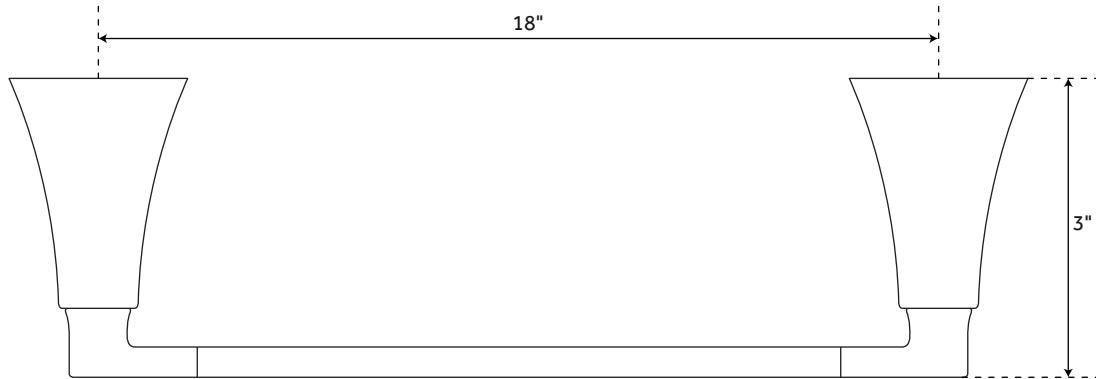

18" VILAMONTE

TOWEL BAR

SKU: 948224

FEATURES

Installation Type: Wall Mount
Length: 19-3/4"
Height: 1-3/4"
Depth: 3"
Base Plate Length: 1-3/4"
Base Plate Width: 1-3/4"
Assembly Required: Yes
Mounting Hardware Included: Yes
Mounting Hardware Concealed: Yes
Centers: 18"

SIGNATURE HARDWARE LIFETIME WARRANTY

See website for warranty information

All dimensions and specifications are nominal and may vary. Use actual products for accuracy in critical situations.

REVISED 09/25/2019
CODE: SHVL18TBBN/SHVL18TBCP
SHVL18TBORB/SHVL18TBPN

24" VILAMONTE

TOWEL BAR

SKU: 948224

FEATURES

Installation Type: Wall Mount
Length: 25-3/4"
Height: 1-3/4"
Depth: 3"
Base Plate Length: 1-3/4"
Base Plate Width: 1-3/4"
Assembly Required: Yes
Mounting Hardware Included: Yes
Mounting Hardware Concealed: Yes
Centers: 24"