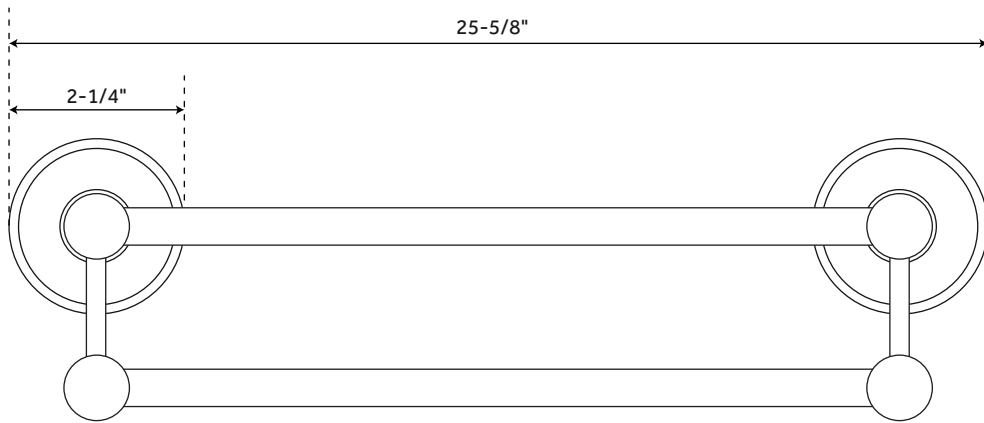

18" SEATTLE

ACRYLIC DOUBLE TOWEL BAR

SKU: 933034

FEATURES

Installation Type: Wall Mount
Material: Acrylic
Length: 19-5/8"
Width: 4"
Depth: 5-1/2"
Base Plate Length: 2-1/4"
Base Plate Height: 2-1/4"
Mounting Hardware Included: Yes
Mounting Hardware Concealed: Yes
Assembly Required: No
Number of Rails: 2
Centers: 17-5/8"

SIGNATURE HARDWARE LIFETIME WARRANTY

See website for warranty information

All measurements are approximate. Measurements may vary +/- 1/2".

REVISED 12/20/2018

24" SEATTLE

ACRYLIC DOUBLE TOWEL BAR

SKU: 933034

FEATURES

- Installation Type: Wall Mount
- Material: Acrylic
- Length: 25-5/8"
- Width: 4"
- Depth: 5-1/2"
- Base Plate Length: 2-1/4"
- Base Plate Height: 2-1/4"
- Mounting Hardware Included: Yes
- Mounting Hardware Concealed: Yes
- Assembly Required: No
- Number of Rails: 2
- Centers: 23-3/8"