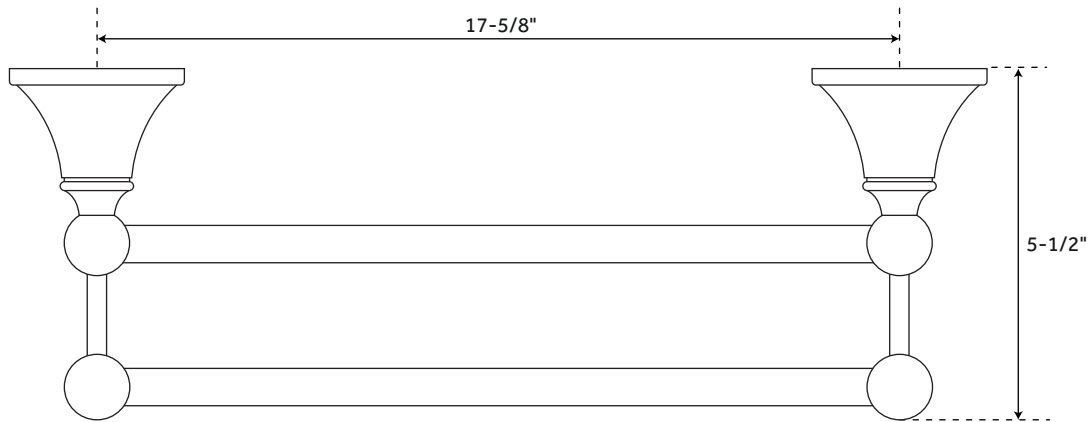

18" SEATTLE

ACRYLIC DOUBLE TOWEL BAR

SKU: 933034

FEATURES

Installation Type: Wall Mount
Material: Acrylic
Length: 19-5/8"
Width: 4"
Depth: 5-1/2"
Base Plate Length: 2-1/4"
Base Plate Height: 2-1/4"
Mounting Hardware Included: Yes
Mounting Hardware Concealed: Yes
Assembly Required: No
Number of Rails: 2
Centers: 17-5/8"

SIGNATURE HARDWARE LIFETIME WARRANTY

See website for warranty information

All measurements are approximate. Measurements may vary +/- 1/2".

REVISED 12/20/2018

24" SEATTLE

ACRYLIC DOUBLE TOWEL BAR

SKU: 933034

FEATURES

- Installation Type: Wall Mount
- Material: Acrylic
- Length: 25-5/8"
- Width: 4"
- Depth: 5-1/2"
- Base Plate Length: 2-1/4"
- Base Plate Height: 2-1/4"
- Mounting Hardware Included: Yes
- Mounting Hardware Concealed: Yes
- Assembly Required: No
- Number of Rails: 2
- Centers: 23-3/8"