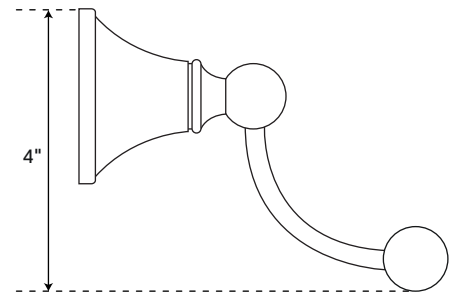

18" SEATTLE

ACRYLIC DOUBLE TOWEL BAR

SKU: 933034

FEATURES

Installation Type: Wall Mount
Material: Acrylic
Length: 19-5/8"
Width: 4"
Depth: 5-1/2"
Base Plate Length: 2-1/4"
Base Plate Height: 2-1/4"
Mounting Hardware Included: Yes
Mounting Hardware Concealed: Yes
Assembly Required: No
Number of Rails: 2
Centers: 17-5/8"

SIGNATURE HARDWARE LIFETIME WARRANTY

See website for warranty information

All measurements are approximate. Measurements may vary +/- 1/2".

REVISED 12/20/2018

24" SEATTLE

ACRYLIC DOUBLE TOWEL BAR

SKU: 933034

FEATURES

- Installation Type: Wall Mount
- Material: Acrylic
- Length: 25-5/8"
- Width: 4"
- Depth: 5-1/2"
- Base Plate Length: 2-1/4"
- Base Plate Height: 2-1/4"
- Mounting Hardware Included: Yes
- Mounting Hardware Concealed: Yes
- Assembly Required: No
- Number of Rails: 2
- Centers: 23-3/8"