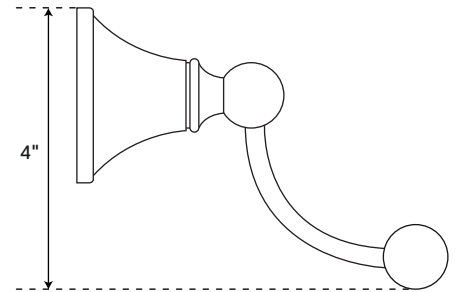

18" SEATTLE

ACRYLIC DOUBLE TOWEL BAR

SKU: 933034

FEATURES

Installation Type: Wall Mount
Material: Acrylic
Length: 19-5/8"
Width: 4"
Depth: 5-1/2"
Base Plate Length: 2-1/4"
Base Plate Height: 2-1/4"
Mounting Hardware Included: Yes
Mounting Hardware Concealed: Yes
Assembly Required: No
Number of Rails: 2
Centers: 17-5/8"

SIGNATURE HARDWARE LIFETIME WARRANTY

See website for warranty information

All measurements are approximate. Measurements may vary +/- 1/2".

REVISED 12/20/2018

24" SEATTLE

ACRYLIC DOUBLE TOWEL BAR

SKU: 933034

FEATURES

- Installation Type: Wall Mount
- Material: Acrylic
- Length: 25-5/8"
- Width: 4"
- Depth: 5-1/2"
- Base Plate Length: 2-1/4"
- Base Plate Height: 2-1/4"
- Mounting Hardware Included: Yes
- Mounting Hardware Concealed: Yes
- Assembly Required: No
- Number of Rails: 2
- Centers: 23-3/8"