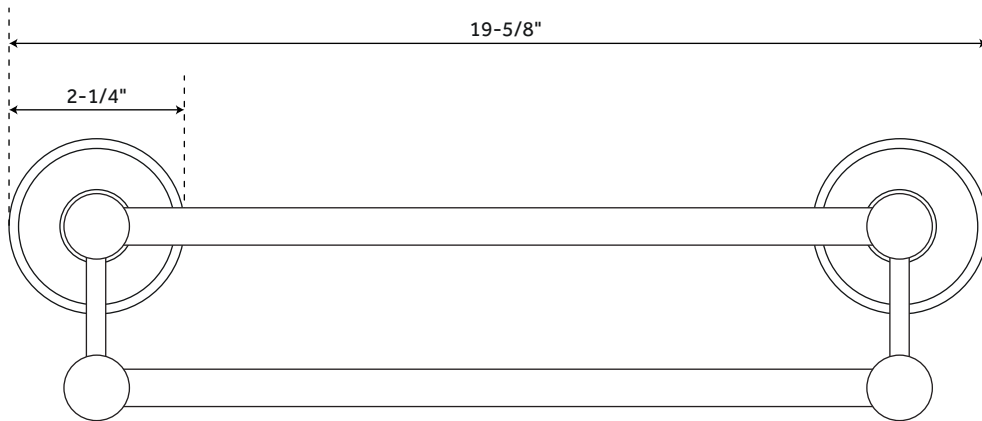

18" SEATTLE

ACRYLIC DOUBLE TOWEL BAR

SKU: 933034

FEATURES

Installation Type: Wall Mount
Material: Acrylic
Length: 19-5/8"
Width: 4"
Depth: 5-1/2"
Base Plate Length: 2-1/4"
Base Plate Height: 2-1/4"
Mounting Hardware Included: Yes
Mounting Hardware Concealed: Yes
Assembly Required: No
Number of Rails: 2
Centers: 17-5/8"

SIGNATURE HARDWARE LIFETIME WARRANTY

See website for warranty information

All measurements are approximate. Measurements may vary +/- 1/2".

REVISED 12/20/2018

24" SEATTLE

ACRYLIC DOUBLE TOWEL BAR

SKU: 933034

FEATURES

- Installation Type: Wall Mount
- Material: Acrylic
- Length: 25-5/8"
- Width: 4"
- Depth: 5-1/2"
- Base Plate Length: 2-1/4"
- Base Plate Height: 2-1/4"
- Mounting Hardware Included: Yes
- Mounting Hardware Concealed: Yes
- Assembly Required: No
- Number of Rails: 2
- Centers: 23-3/8"