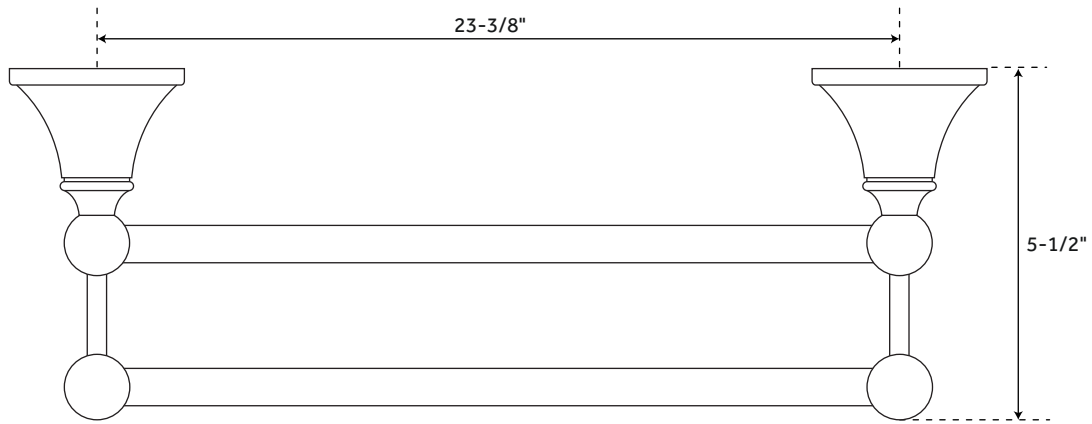

18" SEATTLE

ACRYLIC DOUBLE TOWEL BAR

SKU: 933034

FEATURES

Installation Type: Wall Mount
Material: Acrylic
Length: 19-5/8"
Width: 4"
Depth: 5-1/2"
Base Plate Length: 2-1/4"
Base Plate Height: 2-1/4"
Mounting Hardware Included: Yes
Mounting Hardware Concealed: Yes
Assembly Required: No
Number of Rails: 2
Centers: 17-5/8"

SIGNATURE HARDWARE LIFETIME WARRANTY

See website for warranty information

All measurements are approximate. Measurements may vary +/- 1/2".

REVISED 12/20/2018

24" SEATTLE

ACRYLIC DOUBLE TOWEL BAR

SKU: 933034

FEATURES

- Installation Type: Wall Mount
- Material: Acrylic
- Length: 25-5/8"
- Width: 4"
- Depth: 5-1/2"
- Base Plate Length: 2-1/4"
- Base Plate Height: 2-1/4"
- Mounting Hardware Included: Yes
- Mounting Hardware Concealed: Yes
- Assembly Required: No
- Number of Rails: 2
- Centers: 23-3/8"