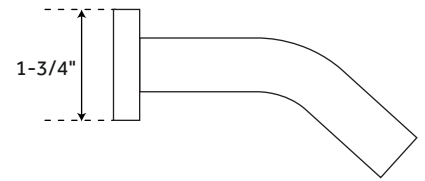

24" CEELEY

DOUBLE TOWEL BAR

SKU: 916741

FEATURES

Installation Type: Wall Mount
Design: Transitional
Material: Brass/Zinc
Length: 25-1/4"
Depth: 5-1/4"
Base Plate Length: 1-3/4"
Base Plate Height: 1-3/4"
Mounting Hardware Concealed: Yes
Mounting Hardware Included: Yes
Assembly Required: No
Number of Rails: 2
Rod Diameter: 5/8"
Centers: 23-1/2"

SIGNATURE HARDWARE LIFETIME WARRANTY

See website for warranty information

All measurements are approximate. Measurements may vary +/- 1/2".

REVISED 01/31/2019

28" CEELEY

DOUBLE TOWEL BAR

SKU: 916741

FEATURES

Installation Type: Wall Mount
Design: Transitional
Material: Brass/Zinc
Length: $29-1/4"$
Depth: $5-1/4"$
Base Plate Length: $1-3/4"$
Base Plate Height: $1-3/4"$
Mounting Hardware Concealed: Yes
Mounting Hardware Included: Yes
Assembly Required: No
Number of Rails: 2
Rod Diameter: $5/8"$
Centers: $27-1/2"$