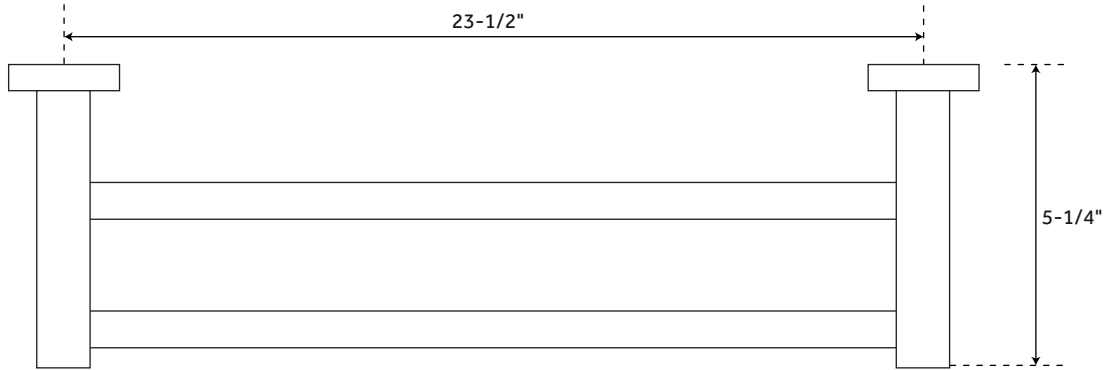

24" CEELEY

DOUBLE TOWEL BAR

SKU: 916741

FEATURES

Installation Type: Wall Mount
Design: Transitional
Material: Brass/Zinc
Length: 25-1/4"
Depth: 5-1/4"
Base Plate Length: 1-3/4"
Base Plate Height: 1-3/4"
Mounting Hardware Concealed: Yes
Mounting Hardware Included: Yes
Assembly Required: No
Number of Rails: 2
Rod Diameter: 5/8"
Centers: 23-1/2"

SIGNATURE HARDWARE LIFETIME WARRANTY

See website for warranty information

All measurements are approximate. Measurements may vary +/- 1/2".

REVISED 01/31/2019

28" CEELEY

DOUBLE TOWEL BAR

SKU: 916741

FEATURES

Installation Type: Wall Mount
Design: Transitional
Material: Brass/Zinc
Length: $29-1/4"$
Depth: $5-1/4"$
Base Plate Length: $1-3/4"$
Base Plate Height: $1-3/4"$
Mounting Hardware Concealed: Yes
Mounting Hardware Included: Yes
Assembly Required: No
Number of Rails: 2
Rod Diameter: $5/8"$
Centers: $27-1/2"$