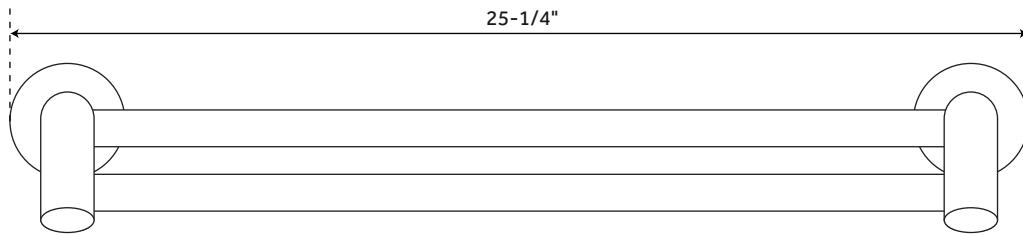

24" CEELEY

DOUBLE TOWEL BAR

SKU: 916741

FEATURES

Installation Type: Wall Mount
Design: Transitional
Material: Brass/Zinc
Length: 25-1/4"
Depth: 5-1/4"
Base Plate Length: 1-3/4"
Base Plate Height: 1-3/4"
Mounting Hardware Concealed: Yes
Mounting Hardware Included: Yes
Assembly Required: No
Number of Rails: 2
Rod Diameter: 5/8"
Centers: 23-1/2"

SIGNATURE HARDWARE LIFETIME WARRANTY

See website for warranty information

All measurements are approximate. Measurements may vary +/- 1/2".

REVISED 01/31/2019

28" CEELEY

DOUBLE TOWEL BAR

SKU: 916741

FEATURES

Installation Type: Wall Mount
Design: Transitional
Material: Brass/Zinc
Length: $29-1/4"$
Depth: $5-1/4"$
Base Plate Length: $1-3/4"$
Base Plate Height: $1-3/4"$
Mounting Hardware Concealed: Yes
Mounting Hardware Included: Yes
Assembly Required: No
Number of Rails: 2
Rod Diameter: $5/8"$
Centers: $27-1/2"$