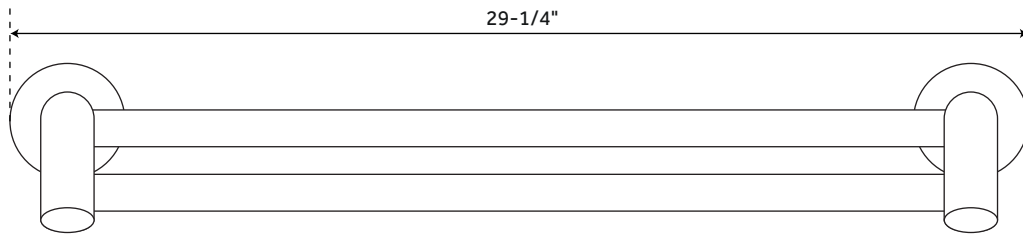

24" CEELEY

DOUBLE TOWEL BAR

SKU: 916741

FEATURES

Installation Type: Wall Mount
Design: Transitional
Material: Brass/Zinc
Length: 25-1/4"
Depth: 5-1/4"
Base Plate Length: 1-3/4"
Base Plate Height: 1-3/4"
Mounting Hardware Concealed: Yes
Mounting Hardware Included: Yes
Assembly Required: No
Number of Rails: 2
Rod Diameter: 5/8"
Centers: 23-1/2"

SIGNATURE HARDWARE LIFETIME WARRANTY

See website for warranty information

All measurements are approximate. Measurements may vary +/- 1/2".

REVISED 01/31/2019

28" CEELEY

DOUBLE TOWEL BAR

SKU: 916741

FEATURES

Installation Type: Wall Mount
Design: Transitional
Material: Brass/Zinc
Length: $29-1/4"$
Depth: $5-1/4"$
Base Plate Length: $1-3/4"$
Base Plate Height: $1-3/4"$
Mounting Hardware Concealed: Yes
Mounting Hardware Included: Yes
Assembly Required: No
Number of Rails: 2
Rod Diameter: $5/8"$
Centers: $27-1/2"$