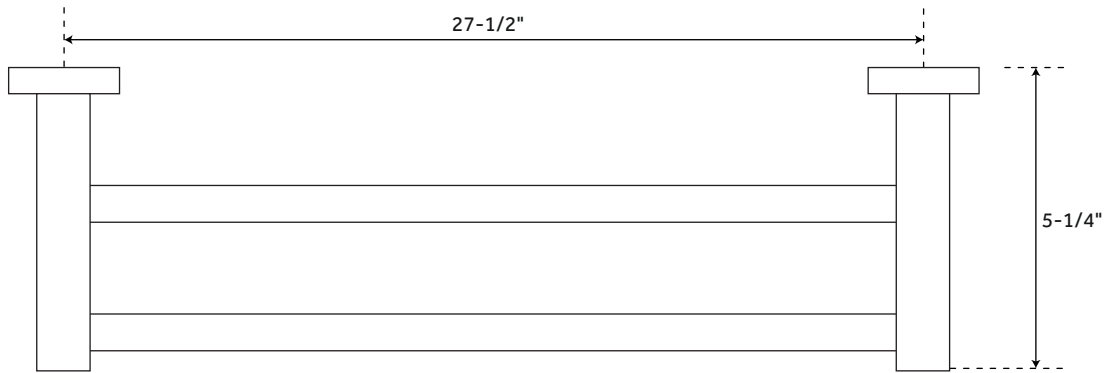

24" CEELEY

DOUBLE TOWEL BAR

SKU: 916741

FEATURES

Installation Type: Wall Mount
Design: Transitional
Material: Brass/Zinc
Length: 25-1/4"
Depth: 5-1/4"
Base Plate Length: 1-3/4"
Base Plate Height: 1-3/4"
Mounting Hardware Concealed: Yes
Mounting Hardware Included: Yes
Assembly Required: No
Number of Rails: 2
Rod Diameter: 5/8"
Centers: 23-1/2"

SIGNATURE HARDWARE LIFETIME WARRANTY

See website for warranty information

All measurements are approximate. Measurements may vary +/- 1/2".

REVISED 01/31/2019

28" CEELEY

DOUBLE TOWEL BAR

SKU: 916741

FEATURES

Installation Type: Wall Mount
Design: Transitional
Material: Brass/Zinc
Length: $29-1/4"$
Depth: $5-1/4"$
Base Plate Length: $1-3/4"$
Base Plate Height: $1-3/4"$
Mounting Hardware Concealed: Yes
Mounting Hardware Included: Yes
Assembly Required: No
Number of Rails: 2
Rod Diameter: $5/8"$
Centers: $27-1/2"$