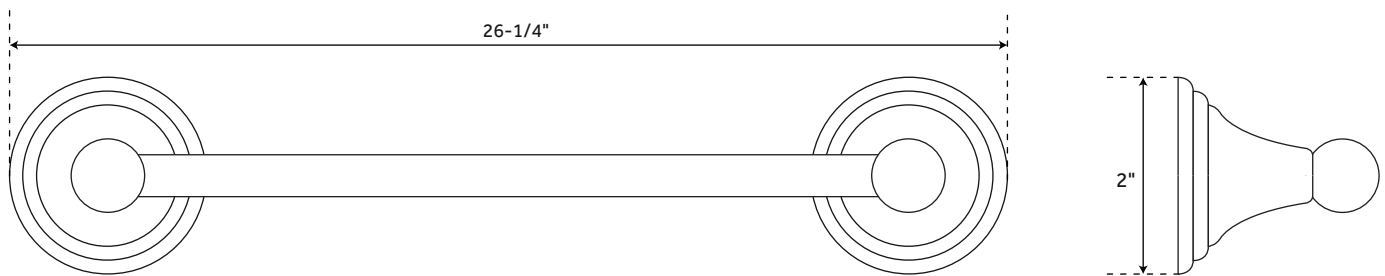

18" VALENTINE

TOWEL BAR

SKU: 917790

FEATURES

Installation Type: Wall Mount
Design: Traditional
Material: Brass/Zinc
Length: 20-1/4"
Depth: 3"
Assembly Required: No
Base Plate Diameter: 2"
Centers: 18-1/4"

SIGNATURE HARDWARE LIFETIME WARRANTY

See website for warranty information

All measurements are approximate. Measurements may vary +/- 1/2".

REVISED 01/16/2019

24" VALENTINE

TOWEL BAR

SKU: 917790

FEATURES

Installation Type: Wall Mount
Design: Traditional
Material: Brass/Zinc
Length: 26-1/4"
Depth: 3"
Assembly Required: No
Base Plate Diameter: 2"
Centers: 24-1/4"

SIGNATURE HARDWARE LIFETIME WARRANTY

See website for warranty information

All measurements are approximate. Measurements may vary +/- 1/2".

REVISED 01/16/2019

30" VALENTINE

TOWEL BAR

SKU: 917790

FEATURES

Installation Type: Wall Mount
Design: Traditional
Material: Brass/Zinc
Length: 32-1/8"
Depth: 3"
Assembly Required: No
Base Plate Diameter: 2"
Centers: 30-1/8"