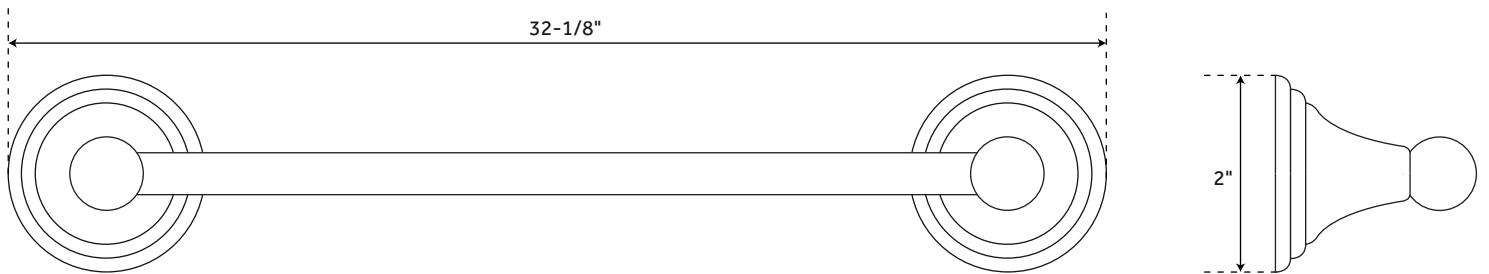

18" VALENTINE

TOWEL BAR

SKU: 917790

FEATURES

Installation Type: Wall Mount
Design: Traditional
Material: Brass/Zinc
Length: 20-1/4"
Depth: 3"
Assembly Required: No
Base Plate Diameter: 2"
Centers: 18-1/4"

Installation Type: Wall Mount
Design: Traditional
Material: Brass/Zinc
Length: 26-1/4"
Depth: 3"
Assembly Required: No
Base Plate Diameter: 2"
Centers: 24-1/4"

SIGNATURE HARDWARE LIFETIME WARRANTY

See website for warranty information

All measurements are approximate. Measurements may vary +/- 1/2".

REVISED 01/16/2019

30" VALENTINE

TOWEL BAR

SKU: 917790

FEATURES

Installation Type: Wall Mount
Design: Traditional
Material: Brass/Zinc
Length: 32-1/8"
Depth: 3"
Assembly Required: No
Base Plate Diameter: 2"
Centers: 30-1/8"