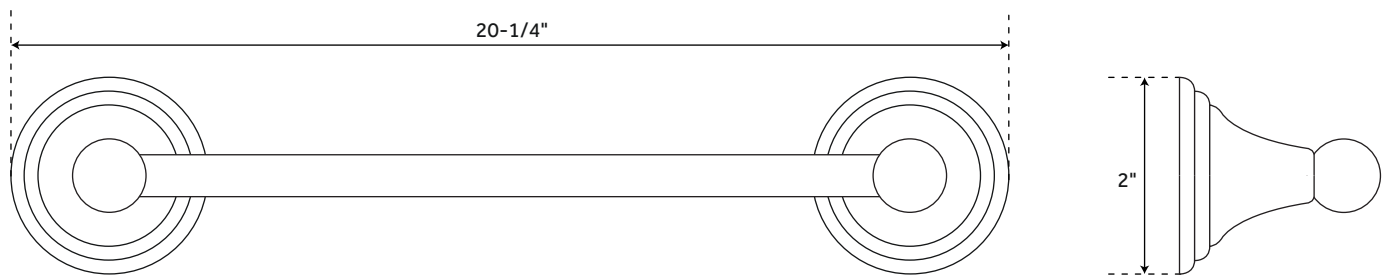

18" VALENTINE

TOWEL BAR

SKU: 917790

FEATURES

Installation Type: Wall Mount
Design: Traditional
Material: Brass/Zinc
Length: 20-1/4"
Depth: 3"
Assembly Required: No
Base Plate Diameter: 2"
Centers: 18-1/4"

SIGNATURE HARDWARE LIFETIME WARRANTY

See website for warranty information

All measurements are approximate. Measurements may vary +/- 1/2".

REVISED 01/16/2019

24" VALENTINE

TOWEL BAR

SKU: 917790

FEATURES

Installation Type: Wall Mount
Design: Traditional
Material: Brass/Zinc
Length: 26-1/4"
Depth: 3"
Assembly Required: No
Base Plate Diameter: 2"
Centers: 24-1/4"

SIGNATURE HARDWARE LIFETIME WARRANTY

See website for warranty information

All measurements are approximate. Measurements may vary +/- 1/2".

REVISED 01/16/2019

30" VALENTINE

TOWEL BAR

SKU: 917790

FEATURES

Installation Type: Wall Mount
Design: Traditional
Material: Brass/Zinc
Length: 32-1/8"
Depth: 3"
Assembly Required: No
Base Plate Diameter: 2"
Centers: 30-1/8"