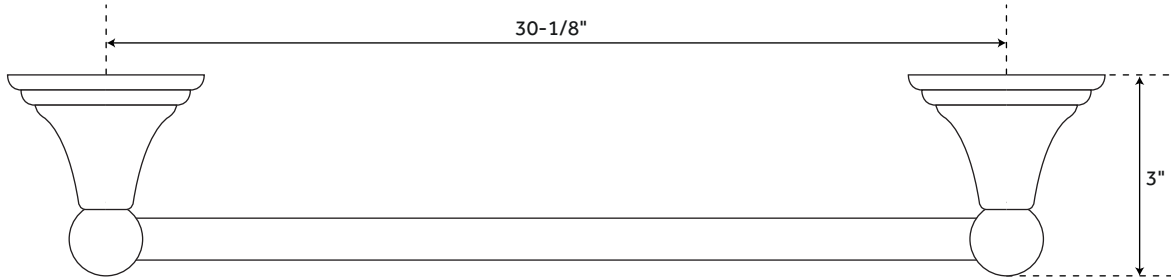

18" VALENTINE

TOWEL BAR

SKU: 917790

FEATURES

Installation Type: Wall Mount
Design: Traditional
Material: Brass/Zinc
Length: 20-1/4"
Depth: 3"
Assembly Required: No
Base Plate Diameter: 2"
Centers: 18-1/4"

Installation Type: Wall Mount
Design: Traditional
Material: Brass/Zinc
Length: 26-1/4"
Depth: 3"
Assembly Required: No
Base Plate Diameter: 2"
Centers: 24-1/4"

SIGNATURE HARDWARE LIFETIME WARRANTY

See website for warranty information

All measurements are approximate. Measurements may vary +/- 1/2".

REVISED 01/16/2019

30" VALENTINE

TOWEL BAR

SKU: 917790

FEATURES

Installation Type: Wall Mount
Design: Traditional
Material: Brass/Zinc
Length: 32-1/8"
Depth: 3"
Assembly Required: No
Base Plate Diameter: 2"
Centers: 30-1/8"