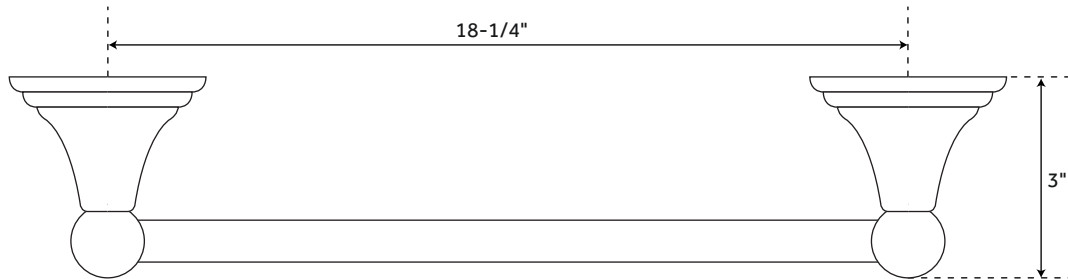

18" VALENTINE

TOWEL BAR

SKU: 917790

FEATURES

Installation Type: Wall Mount
Design: Traditional
Material: Brass/Zinc
Length: 20-1/4"
Depth: 3"
Assembly Required: No
Base Plate Diameter: 2"
Centers: 18-1/4"

SIGNATURE HARDWARE LIFETIME WARRANTY

See website for warranty information

All measurements are approximate. Measurements may vary +/- 1/2".

REVISED 01/16/2019

24" VALENTINE

TOWEL BAR

SKU: 917790

FEATURES

Installation Type: Wall Mount
Design: Traditional
Material: Brass/Zinc
Length: 26-1/4"
Depth: 3"
Assembly Required: No
Base Plate Diameter: 2"
Centers: 24-1/4"

SIGNATURE HARDWARE LIFETIME WARRANTY

See website for warranty information

All measurements are approximate. Measurements may vary +/- 1/2".

REVISED 01/16/2019

30" VALENTINE

TOWEL BAR

SKU: 917790

FEATURES

Installation Type: Wall Mount
Design: Traditional
Material: Brass/Zinc
Length: 32-1/8"
Depth: 3"
Assembly Required: No
Base Plate Diameter: 2"
Centers: 30-1/8"