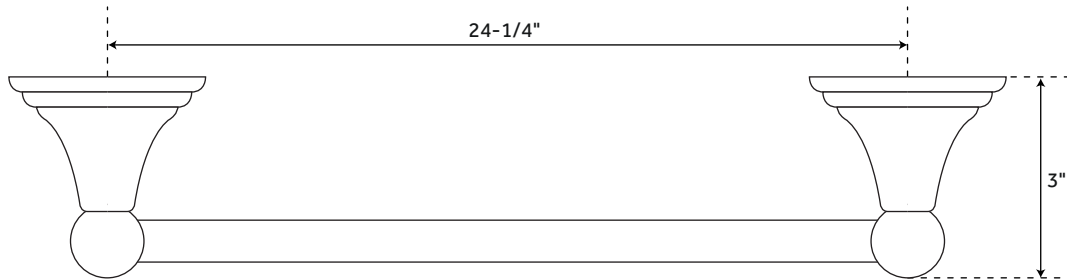

18" VALENTINE

TOWEL BAR

SKU: 917790

FEATURES

Installation Type: Wall Mount
Design: Traditional
Material: Brass/Zinc
Length: 20-1/4"
Depth: 3"
Assembly Required: No
Base Plate Diameter: 2"
Centers: 18-1/4"

SIGNATURE HARDWARE LIFETIME WARRANTY

See website for warranty information

All measurements are approximate. Measurements may vary +/- 1/2".

REVISED 01/16/2019

24" VALENTINE

TOWEL BAR

SKU: 917790

FEATURES

Installation Type: Wall Mount
Design: Traditional
Material: Brass/Zinc
Length: 26-1/4"
Depth: 3"
Assembly Required: No
Base Plate Diameter: 2"
Centers: 24-1/4"

SIGNATURE HARDWARE LIFETIME WARRANTY

See website for warranty information

All measurements are approximate. Measurements may vary +/- 1/2".

REVISED 01/16/2019

30" VALENTINE

TOWEL BAR

SKU: 917790

FEATURES

Installation Type: Wall Mount
Design: Traditional
Material: Brass/Zinc
Length: 32-1/8"
Depth: 3"
Assembly Required: No
Base Plate Diameter: 2"
Centers: 30-1/8"