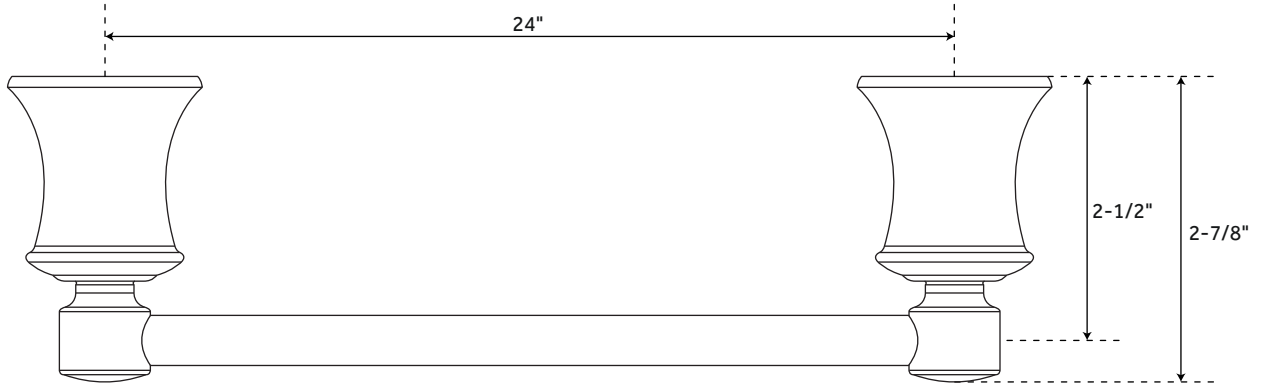

18" PENDLETON

TOWEL BAR

SKU: 948192

FEATURES

Installation Type: Wall Mount
Length: 19-7/8"
Height: 1-7/8"
Depth: 2-7/8"
Base Plate Diameter: 1-7/8"
Assembly Required: Yes
Mounting Hardware Included: Yes
Mounting Hardware Concealed: Yes
Centers: 18"

SIGNATURE HARDWARE LIFETIME WARRANTY

See website for warranty information

All dimensions and specifications are nominal and may vary. Use actual products for accuracy in critical situations.

REVISED 09/20/2019
CODE: SHPT18TBBN/SHPT18TBPC/SHPT18TBPN

24" PENDLETON

TOWEL BAR

SKU: 948192

FEATURES

Installation Type: Wall Mount
Length: 25-7/8"
Height: 1-7/8"
Depth: 2-7/8"
Base Plate Diameter: 1-7/8"
Assembly Required: Yes
Mounting Hardware Included: Yes
Mounting Hardware Concealed: Yes
Centers: 24"