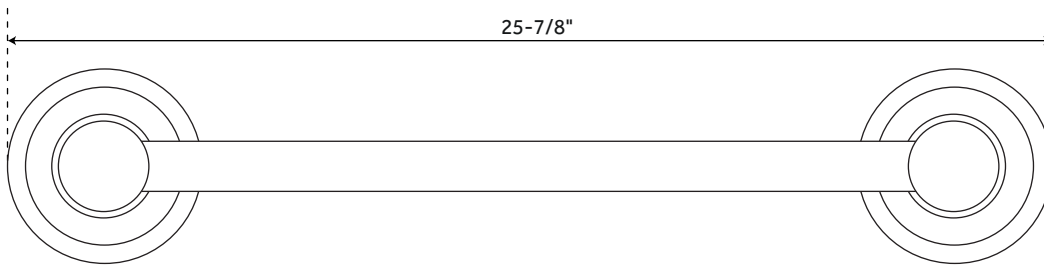

18" PENDLETON

TOWEL BAR

SKU: 948192

FEATURES

Installation Type: Wall Mount
Length: 19-7/8"
Height: 1-7/8"
Depth: 2-7/8"
Base Plate Diameter: 1-7/8"
Assembly Required: Yes
Mounting Hardware Included: Yes
Mounting Hardware Concealed: Yes
Centers: 18"

SIGNATURE HARDWARE LIFETIME WARRANTY

See website for warranty information

All dimensions and specifications are nominal and may vary. Use actual products for accuracy in critical situations.

REVISED 09/20/2019
CODE: SHPT18TBBN/SHPT18TBPC/SHPT18TBPN

24" PENDLETON

TOWEL BAR

SKU: 948192

FEATURES

Installation Type: Wall Mount
Length: 25-7/8"
Height: 1-7/8"
Depth: 2-7/8"
Base Plate Diameter: 1-7/8"
Assembly Required: Yes
Mounting Hardware Included: Yes
Mounting Hardware Concealed: Yes
Centers: 24"