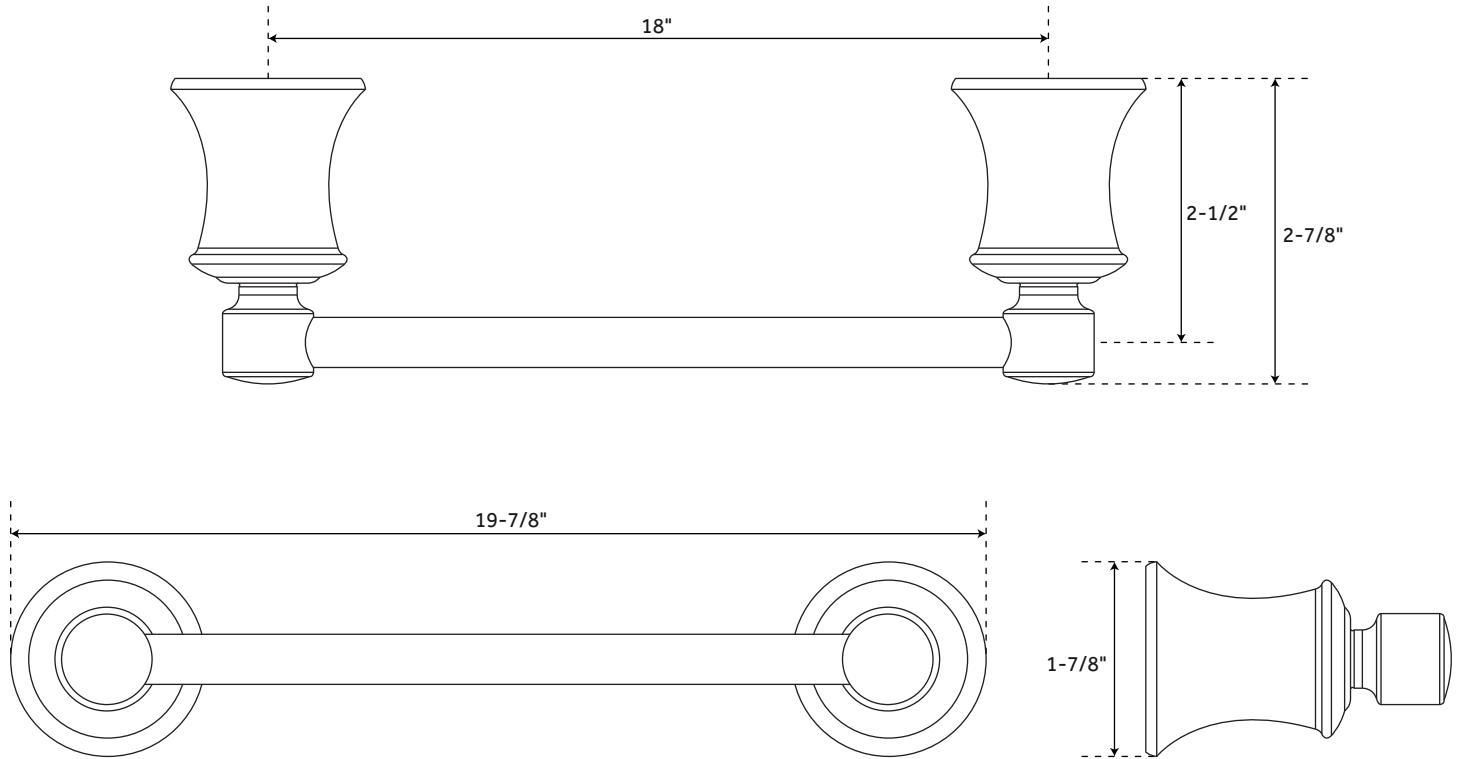

18" PENDLETON

TOWEL BAR

SKU: 948192

FEATURES

Installation Type: Wall Mount
Length: 19-7/8"
Height: 1-7/8"
Depth: 2-7/8"
Base Plate Diameter: 1-7/8"
Assembly Required: Yes
Mounting Hardware Included: Yes
Mounting Hardware Concealed: Yes
Centers: 18"

SIGNATURE HARDWARE LIFETIME WARRANTY

See website for warranty information

All dimensions and specifications are nominal and may vary. Use actual products for accuracy in critical situations.

REVISED 09/20/2019
CODE: SHPT18TBBN/SHPT18TBPC/SHPT18TBPN

24" PENDLETON

TOWEL BAR

SKU: 948192

FEATURES

Installation Type: Wall Mount
Length: 25-7/8"
Height: 1-7/8"
Depth: 2-7/8"
Base Plate Diameter: 1-7/8"
Assembly Required: Yes
Mounting Hardware Included: Yes
Mounting Hardware Concealed: Yes
Centers: 24"