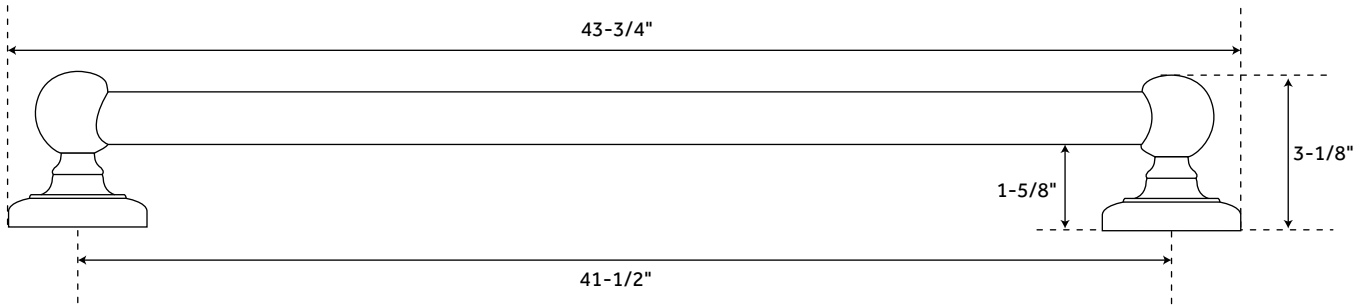

18" LANCASHIRE

GRAB BAR - ADA COMPLIANT

SKU: 938773

FEATURES

Installation Type: Wall Mount
Features: ADA Compliant
Design: Traditional
Material: Brass
Length With Base Plate: 19-7/8"
Height: 2-7/8"
Depth: 3-1/8"
Base Plate Length: 2-7/8"
Base Plate Height: 2-7/8"
Mounting Hardware Included: Yes
Mounting Hardware Concealed: Yes
Assembly Required: No
Weight Limit (lbs): 300

FEATURES

Installation Type: Wall Mount
Features: ADA Compliant
Design: Traditional
Material: Brass
Length With Base Plate: 38"
Height: 2-7/8"
Depth: 3-1/8"
Base Plate Length: 2-7/8"
Base Plate Height: 2-7/8"
Mounting Hardware Included: Yes
Mounting Hardware Concealed: Yes
Assembly Required: No
Weight Limit (lbs): 300

SIGNATURE HARDWARE LIFETIME WARRANTY

See website for warranty information

All measurements are approximate. Measurements may vary +/- 1/2".

REVISED 12/17/2018

42" LANCASHIRE

GRAB BAR - ADA COMPLIANT

SKU: 938773

FEATURES

Installation Type: Wall Mount
Features: ADA Compliant
Design: Traditional
Material: Brass
Length With Base Plate: 43-3/4"
Height: 2-7/8"
Depth: 3-1/8"
Base Plate Length: 2-7/8"
Base Plate Height: 2-7/8"
Mounting Hardware Included: Yes
Mounting Hardware Concealed: Yes
Assembly Required: No
Weight Limit (lbs): 300