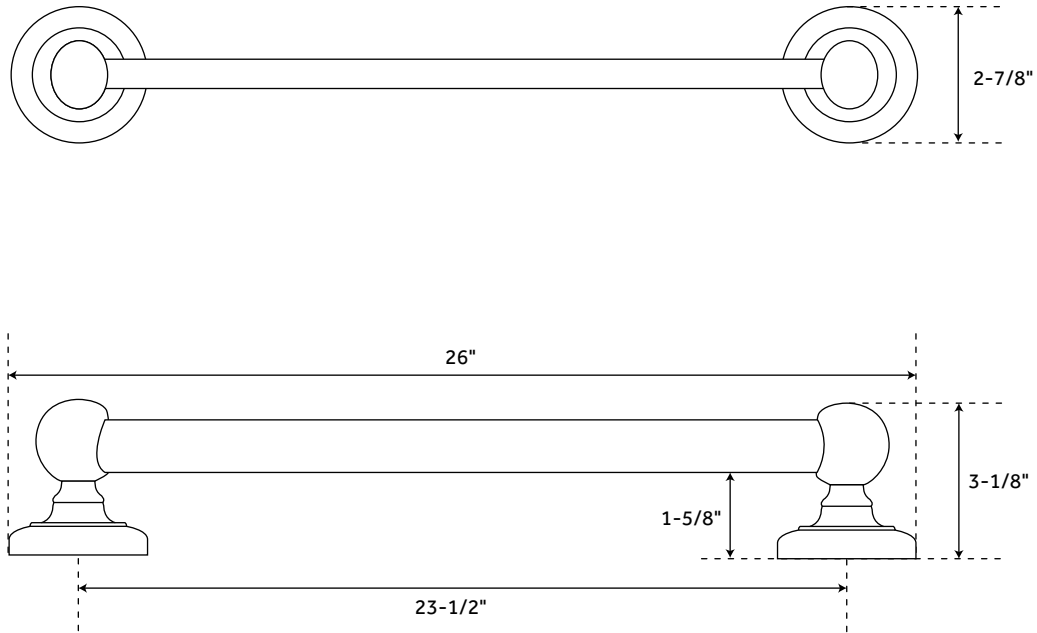

18" LANCASHIRE

GRAB BAR - ADA COMPLIANT

SKU: 938773

FEATURES

Installation Type: Wall Mount
Features: ADA Compliant
Design: Traditional
Material: Brass
Length With Base Plate: 19-7/8"
Height: 2-7/8"
Depth: 3-1/8"
Base Plate Length: 2-7/8"
Base Plate Height: 2-7/8"
Mounting Hardware Included: Yes
Mounting Hardware Concealed: Yes
Assembly Required: No
Weight Limit (lbs): 300

SIGNATURE HARDWARE LIFETIME WARRANTY

See website for warranty information

All measurements are approximate. Measurements may vary +/- 1/2".

REVISED 12/17/2018

24" LANCASHIRE

GRAB BAR - ADA COMPLIANT

SKU: 938773

FEATURES

Installation Type: Wall Mount
Features: ADA Compliant
Design: Traditional
Material: Brass
Length With Base Plate: 26"
Height: 2-7/8"
Depth: 3-1/8"
Base Plate Length: 2-7/8"
Base Plate Height: 2-7/8"
Mounting Hardware Included: Yes
Mounting Hardware Concealed: Yes
Assembly Required: No
Weight Limit (lbs): 300

FEATURES

Installation Type: Wall Mount
Features: ADA Compliant
Design: Traditional
Material: Brass
Length With Base Plate: 31-3/4"
Height: 2-7/8"
Depth: 3-1/8"
Base Plate Length: 2-7/8"
Base Plate Height: 2-7/8"
Mounting Hardware Included: Yes
Mounting Hardware Concealed: Yes
Assembly Required: No
Weight Limit (lbs): 300