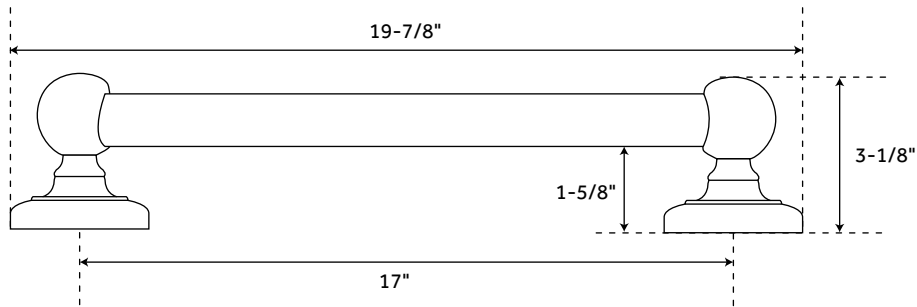

18" LANCASHIRE

GRAB BAR - ADA COMPLIANT

SKU: 938773

FEATURES

Installation Type: Wall Mount
Features: ADA Compliant
Design: Traditional
Material: Brass
Length With Base Plate: 19-7/8"
Height: 2-7/8"
Depth: 3-1/8"
Base Plate Length: 2-7/8"
Base Plate Height: 2-7/8"
Mounting Hardware Included: Yes
Mounting Hardware Concealed: Yes
Assembly Required: No
Weight Limit (lbs): 300

FEATURES

Installation Type: Wall Mount
Features: ADA Compliant
Design: Traditional
Material: Brass
Length With Base Plate: 26"
Height: 2-7/8"
Depth: 3-1/8"
Base Plate Length: 2-7/8"
Base Plate Height: 2-7/8"
Mounting Hardware Included: Yes
Mounting Hardware Concealed: Yes
Assembly Required: No
Weight Limit (lbs): 300

FEATURES

Installation Type: Wall Mount
Features: ADA Compliant
Design: Traditional
Material: Brass
Length With Base Plate: 31-3/4"
Height: 2-7/8"
Depth: 3-1/8"
Base Plate Length: 2-7/8"
Base Plate Height: 2-7/8"
Mounting Hardware Included: Yes
Mounting Hardware Concealed: Yes
Assembly Required: No
Weight Limit (lbs): 300

FEATURES

Installation Type: Wall Mount
Features: ADA Compliant
Design: Traditional
Material: Brass
Length With Base Plate: 38"
Height: 2-7/8"
Depth: 3-1/8"
Base Plate Length: 2-7/8"
Base Plate Height: 2-7/8"
Mounting Hardware Included: Yes
Mounting Hardware Concealed: Yes
Assembly Required: No
Weight Limit (lbs): 300