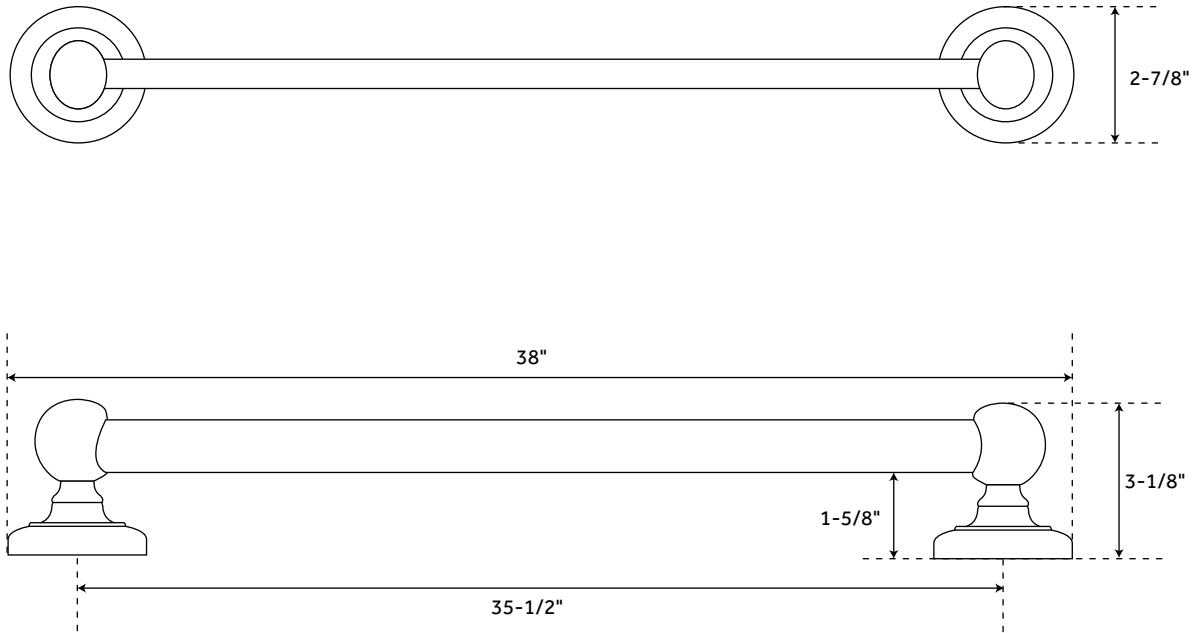

18" LANCASHIRE

GRAB BAR - ADA COMPLIANT

SKU: 938773

FEATURES

Installation Type: Wall Mount
Features: ADA Compliant
Design: Traditional
Material: Brass
Length With Base Plate: 19-7/8"
Height: 2-7/8"
Depth: 3-1/8"
Base Plate Length: 2-7/8"
Base Plate Height: 2-7/8"
Mounting Hardware Included: Yes
Mounting Hardware Concealed: Yes
Assembly Required: No
Weight Limit (lbs): 300

FEATURES

Installation Type: Wall Mount
Features: ADA Compliant
Design: Traditional
Material: Brass
Length With Base Plate: 31-3/4"
Height: 2-7/8"
Depth: 3-1/8"
Base Plate Length: 2-7/8"
Base Plate Height: 2-7/8"
Mounting Hardware Included: Yes
Mounting Hardware Concealed: Yes
Assembly Required: No
Weight Limit (lbs): 300

SIGNATURE HARDWARE LIFETIME WARRANTY

See website for warranty information

All measurements are approximate. Measurements may vary +/- 1/2".

REVISED 12/17/2018

36" LANCASHIRE

GRAB BAR - ADA COMPLIANT

SKU: 938773

FEATURES

Installation Type: Wall Mount
Features: ADA Compliant
Design: Traditional
Material: Brass
Length With Base Plate: 38"
Height: 2-7/8"
Depth: 3-1/8"
Base Plate Length: 2-7/8"
Base Plate Height: 2-7/8"
Mounting Hardware Included: Yes
Mounting Hardware Concealed: Yes
Assembly Required: No
Weight Limit (lbs): 300