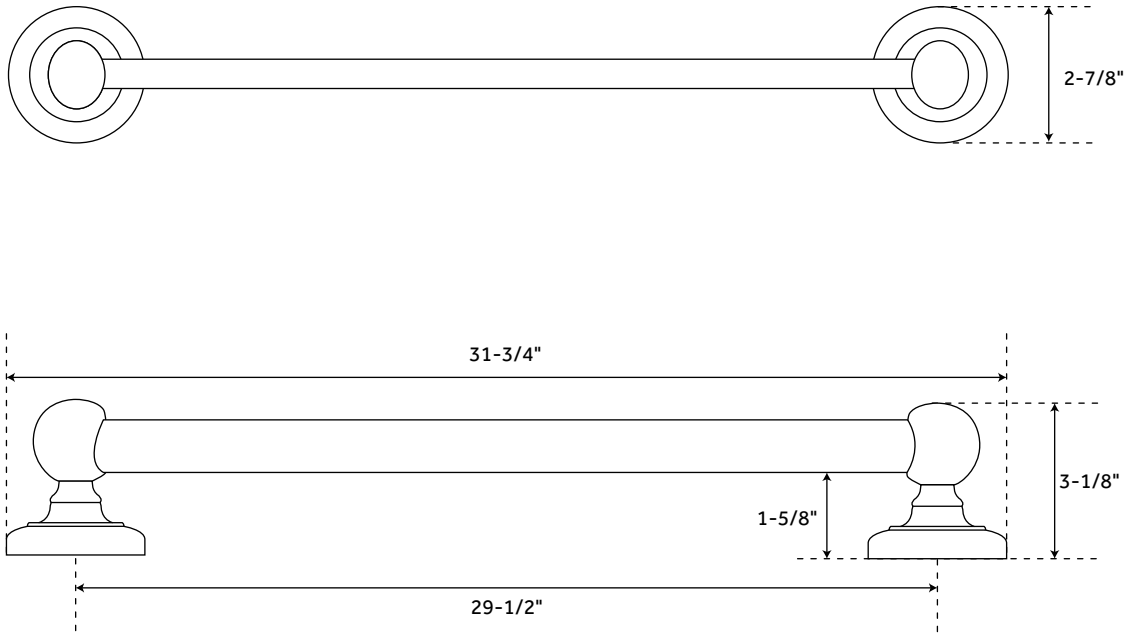

18" LANCASHIRE

GRAB BAR - ADA COMPLIANT

SKU: 938773

FEATURES

Installation Type: Wall Mount
Features: ADA Compliant
Design: Traditional
Material: Brass
Length With Base Plate: 19-7/8"
Height: 2-7/8"
Depth: 3-1/8"
Base Plate Length: 2-7/8"
Base Plate Height: 2-7/8"
Mounting Hardware Included: Yes
Mounting Hardware Concealed: Yes
Assembly Required: No
Weight Limit (lbs): 300

FEATURES

Installation Type: Wall Mount
Features: ADA Compliant
Design: Traditional
Material: Brass
Length With Base Plate: 26"
Height: 2-7/8"
Depth: 3-1/8"
Base Plate Length: 2-7/8"
Base Plate Height: 2-7/8"
Mounting Hardware Included: Yes
Mounting Hardware Concealed: Yes
Assembly Required: No
Weight Limit (lbs): 300

SIGNATURE HARDWARE LIFETIME WARRANTY

See website for warranty information

All measurements are approximate. Measurements may vary +/- 1/2".

REVISED 12/17/2018

30" LANCASHIRE

GRAB BAR - ADA COMPLIANT

SKU: 938773

FEATURES

Installation Type: Wall Mount
Features: ADA Compliant
Design: Traditional
Material: Brass
Length With Base Plate: 31-3/4"
Height: 2-7/8"
Depth: 3-1/8"
Base Plate Length: 2-7/8"
Base Plate Height: 2-7/8"
Mounting Hardware Included: Yes
Mounting Hardware Concealed: Yes
Assembly Required: No
Weight Limit (lbs): 300