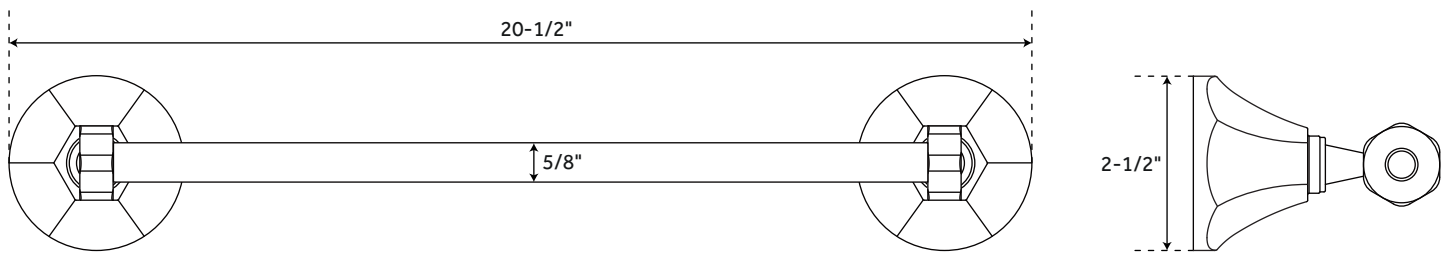

# 18" KEY WEST

TOWEL BAR

SKU: 948189

## FEATURES

Installation Type: Wall Mount  
Length: 20-1/2"  
Width: 3-5/8"  
Height: 2-1/2"  
Base Plate Diameter: 2-1/2"  
Assembly Required: Yes  
Mounting Hardware Included: Yes  
Mounting Hardware Concealed: Yes  
Number of Rails: 1  
Centers: 18"

## FEATURES

Installation Type: Wall Mount  
Length: 26-1/2"  
Width: 3-5/8"  
Height: 2-1/2"  
Base Plate Diameter: 2-1/2"  
Assembly Required: Yes  
Mounting Hardware Included: Yes  
Mounting Hardware Concealed: Yes  
Number of Rails: 1  
Centers: 24"