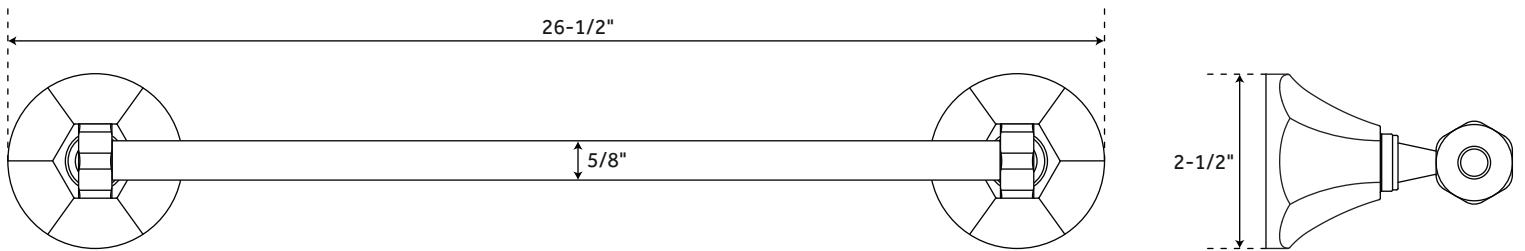

## FEATURES

Installation Type: Wall Mount  
Length: 20-1/2"  
Width: 3-5/8"  
Height: 2-1/2"  
Base Plate Diameter: 2-1/2"  
Assembly Required: Yes  
Mounting Hardware Included: Yes  
Mounting Hardware Concealed: Yes  
Number of Rails: 1  
Centers: 18"

## SIGNATURE HARDWARE LIFETIME WARRANTY

See website for warranty information

All dimensions and specifications are nominal and may vary. Use actual products for accuracy in critical situations.

REVISED 09/19/2019  
CODE: SHBRKW18TBBN/SHBRKW18TBPC  
SHBRKW18TBORB/SHBRKW18TBPN

## FEATURES

Installation Type: Wall Mount  
Length: 26-1/2"  
Width: 3-5/8"  
Height: 2-1/2"  
Base Plate Diameter: 2-1/2"  
Assembly Required: Yes  
Mounting Hardware Included: Yes  
Mounting Hardware Concealed: Yes  
Number of Rails: 1  
Centers: 24"