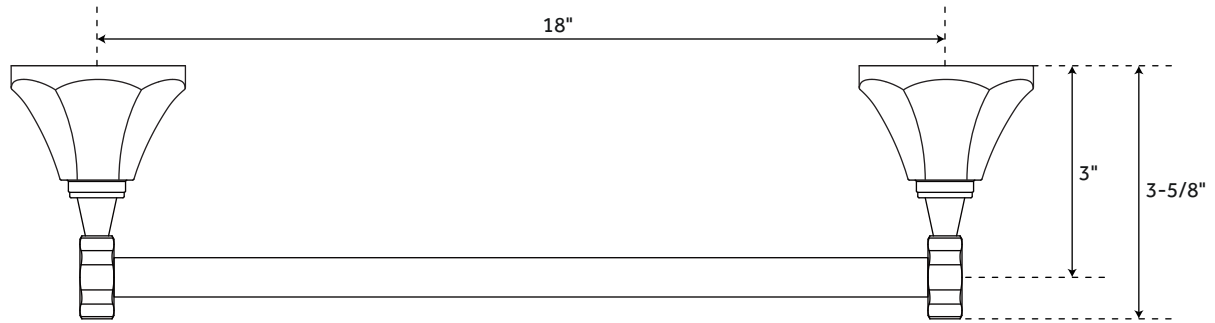

# 18" KEY WEST

TOWEL BAR

SKU: 948189

## FEATURES

Installation Type: Wall Mount  
Length: 20-1/2"  
Width: 3-5/8"  
Height: 2-1/2"  
Base Plate Diameter: 2-1/2"  
Assembly Required: Yes  
Mounting Hardware Included: Yes  
Mounting Hardware Concealed: Yes  
Number of Rails: 1  
Centers: 18"

## FEATURES

Installation Type: Wall Mount  
Length: 26-1/2"  
Width: 3-5/8"  
Height: 2-1/2"  
Base Plate Diameter: 2-1/2"  
Assembly Required: Yes  
Mounting Hardware Included: Yes  
Mounting Hardware Concealed: Yes  
Number of Rails: 1  
Centers: 24"