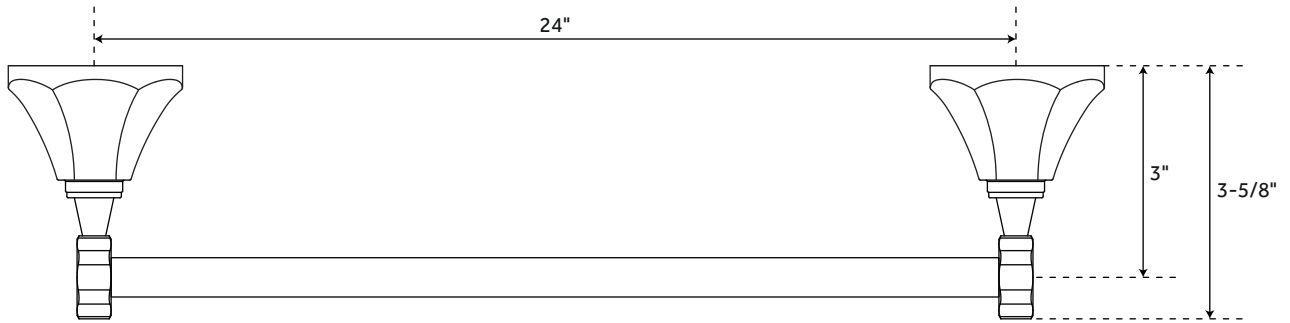

## FEATURES

Installation Type: Wall Mount  
Length: 20-1/2"  
Width: 3-5/8"  
Height: 2-1/2"  
Base Plate Diameter: 2-1/2"  
Assembly Required: Yes  
Mounting Hardware Included: Yes  
Mounting Hardware Concealed: Yes  
Number of Rails: 1  
Centers: 18"

## SIGNATURE HARDWARE LIFETIME WARRANTY

See website for warranty information

All dimensions and specifications are nominal and may vary. Use actual products for accuracy in critical situations.

REVISED 09/19/2019  
CODE: SHBRKW18TBBN/SHBRKW18TBPC  
SHBRKW18TBORB/SHBRKW18TBPN

## FEATURES

Installation Type: Wall Mount  
Length: 26-1/2"  
Width: 3-5/8"  
Height: 2-1/2"  
Base Plate Diameter: 2-1/2"  
Assembly Required: Yes  
Mounting Hardware Included: Yes  
Mounting Hardware Concealed: Yes  
Number of Rails: 1  
Centers: 24"