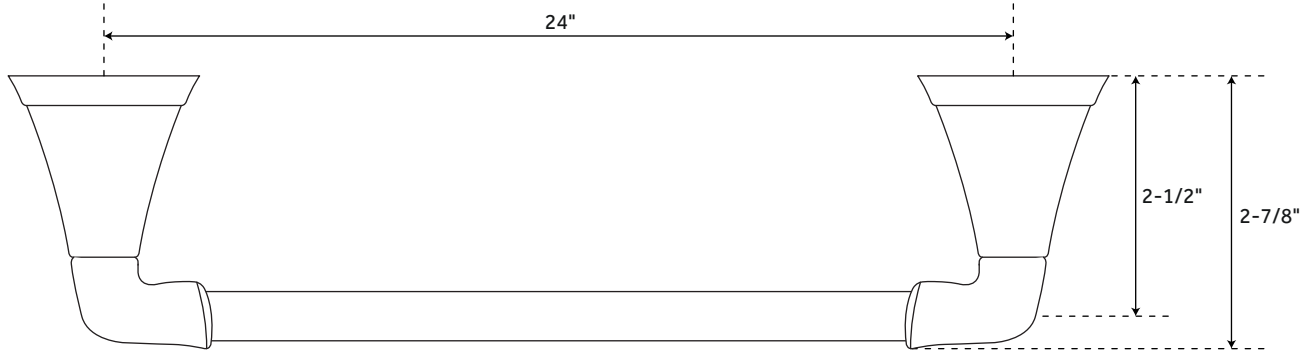

18" PROVINCETOWN

TOWEL BAR

SKU: 948191

FEATURES

Installation Type: Wall Mount
Length: 20-1/8"
Height: 2-1/8"
Depth: 2-7/8"
Base Plate Diameter: 2-1/8"
Assembly Required: Yes
Mounting Hardware Included: Yes
Mounting Hardware Concealed: Yes
Centers: 18"

SIGNATURE HARDWARE LIFETIME WARRANTY

See website for warranty information

All dimensions and specifications are nominal and may vary. Use actual products for accuracy in critical situations.

REVISED 09/19/2019
CODE: SHPR18TBBN/SHPR18TBGP/SHPR18TBORB

24" PROVINCETOWN

TOWEL BAR

SKU: 948191

FEATURES

Installation Type: Wall Mount
Length: 26-1/8"
Height: 2-1/8"
Depth: 2-7/8"
Base Plate Diameter: 2-1/8"
Assembly Required: Yes
Mounting Hardware Included: Yes
Mounting Hardware Concealed: Yes
Centers: 24"