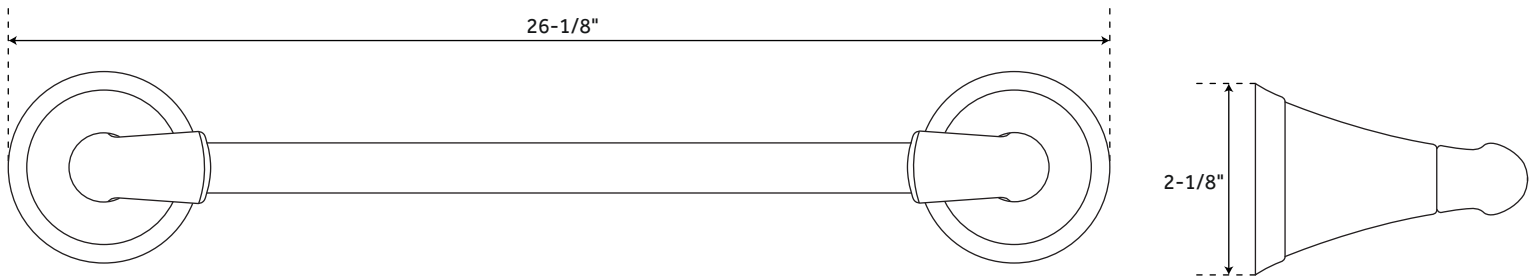

18" PROVINCETOWN

TOWEL BAR

SKU: 948191

FEATURES

Installation Type: Wall Mount
Length: 20-1/8"
Height: 2-1/8"
Depth: 2-7/8"
Base Plate Diameter: 2-1/8"
Assembly Required: Yes
Mounting Hardware Included: Yes
Mounting Hardware Concealed: Yes
Centers: 18"

SIGNATURE HARDWARE LIFETIME WARRANTY

See website for warranty information

All dimensions and specifications are nominal and may vary. Use actual products for accuracy in critical situations.

REVISED 09/19/2019
CODE: SHPR18TBBN/SHPR18TBGP/SHPR18TBORB

24" PROVINCETOWN

TOWEL BAR

SKU: 948191

FEATURES

Installation Type: Wall Mount
Length: 26-1/8"
Height: 2-1/8"
Depth: 2-7/8"
Base Plate Diameter: 2-1/8"
Assembly Required: Yes
Mounting Hardware Included: Yes
Mounting Hardware Concealed: Yes
Centers: 24"