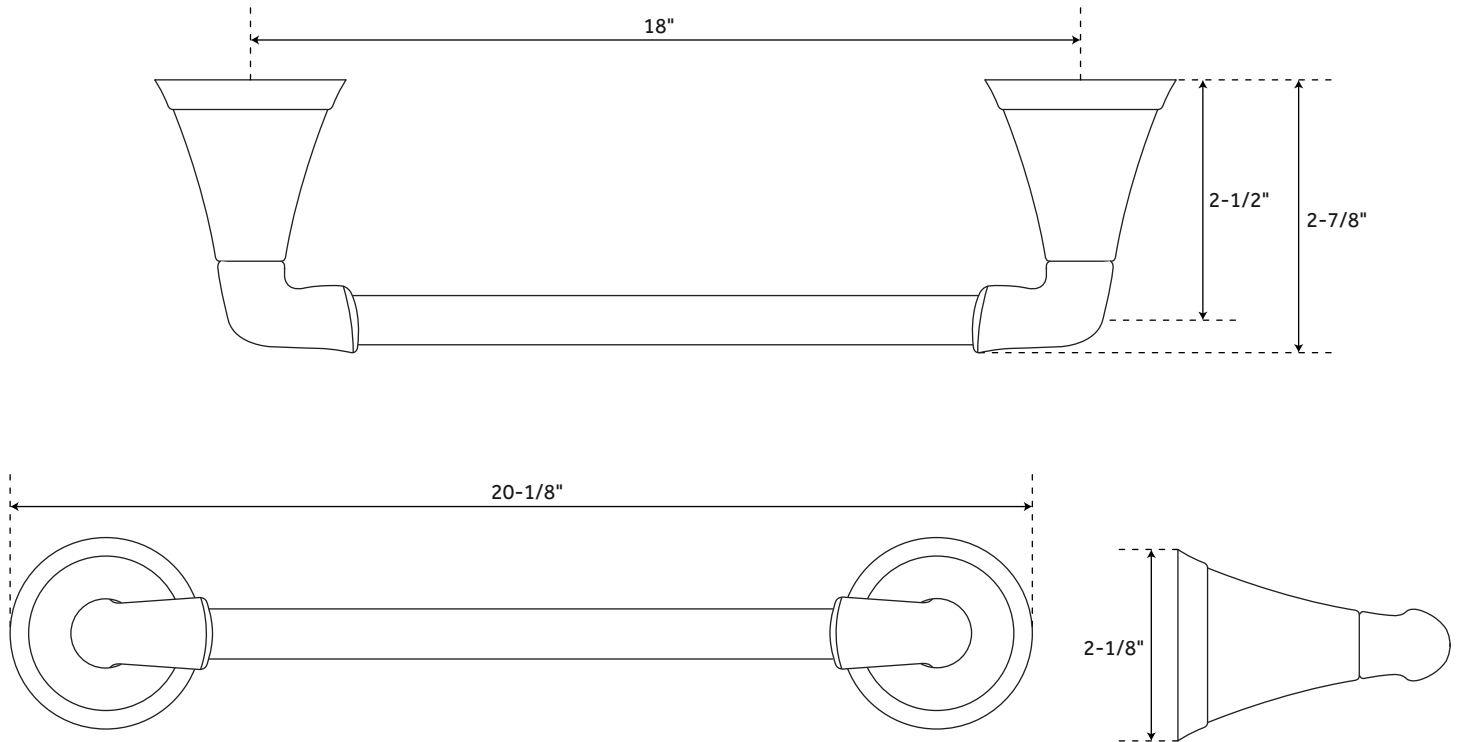

18" PROVINCETOWN

TOWEL BAR

SKU: 948191

FEATURES

Installation Type: Wall Mount
Length: 20-1/8"
Height: 2-1/8"
Depth: 2-7/8"
Base Plate Diameter: 2-1/8"
Assembly Required: Yes
Mounting Hardware Included: Yes
Mounting Hardware Concealed: Yes
Centers: 18"

SIGNATURE HARDWARE LIFETIME WARRANTY

See website for warranty information

All dimensions and specifications are nominal and may vary. Use actual products for accuracy in critical situations.

REVISED 09/19/2019
CODE: SHPR18TBBN/SHPR18TBGP/SHPR18TBORB

24" PROVINCETOWN

TOWEL BAR

SKU: 948191

FEATURES

Installation Type: Wall Mount
Length: 26-1/8"
Height: 2-1/8"
Depth: 2-7/8"
Base Plate Diameter: 2-1/8"
Assembly Required: Yes
Mounting Hardware Included: Yes
Mounting Hardware Concealed: Yes
Centers: 24"