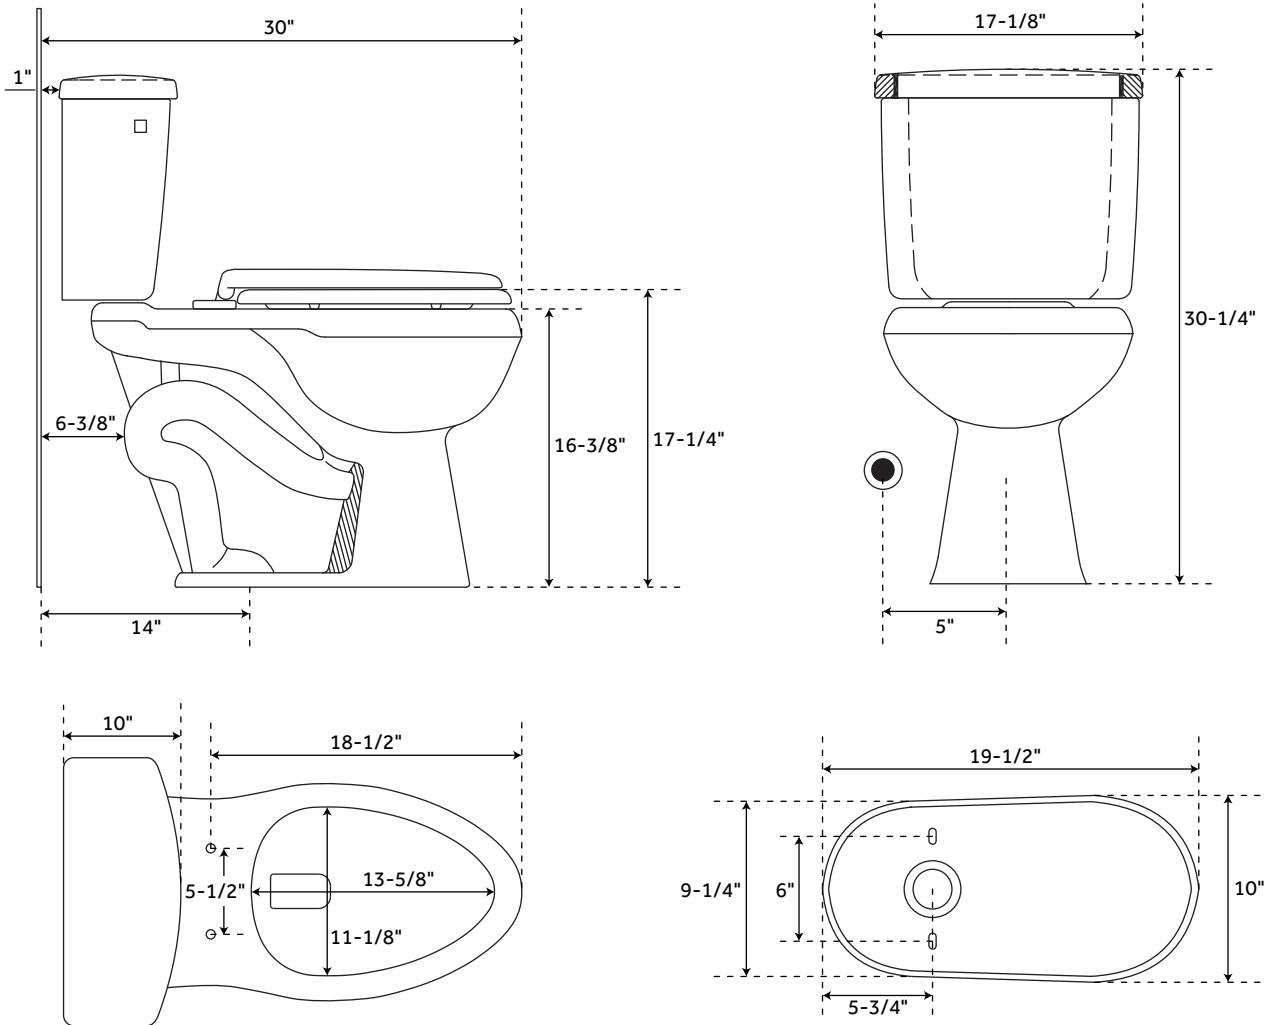

BRADENTON

TWO-PIECE ELONGATED TOILET - 10" ROUGH-IN

SKU: 948427

FEATURES

Product Finish: White
Bowl Shape: Elongate
Rough In: 10"
Length: 17-1/8"
Width: 27-1/2"
Height: 30-1/8"
Bowl Height: 16-3/8"
Gallons Per Flush: 1.28
Hardware Finish: Chrome
Seat Included: Yes

REVISED 09/09/2019
CODE: SHBDC2410WH

BRADENTON

TWO-PIECE ELONGATED TOILET - 12" ROUGH-IN

SKU: 948427

FEATURES

Bowl Shape: Elongate
Rough In: 12"
Length: 17-1/8"
Width: 28-3/4"
Height: 30-1/4"
Bowl Height: 16-3/8"
Gallons Per Flush: 1.28
Hardware Finish: Chrome
Seat Included: Yes

All dimensions and specifications are nominal and may vary. Use actual products for accuracy in critical situations.

REVISED 09/09/2019
CODE: SHBDC2412BS
SHBDC2412WH/SHBDC2412RWH

BRADENTON

TWO-PIECE ELONGATED TOILET - 14" ROUGH-IN

SKU: 948427

FEATURES

Product Finish: White
Bowl Shape: Elongate
Rough In: 14"
Length: 17-1/8"
Width: 30"
Height: 30-1/4"
Bowl Height: 16-3/8"
Gallons Per Flush: 1.28
Hardware Finish: Chrome
Seat Included: Yes