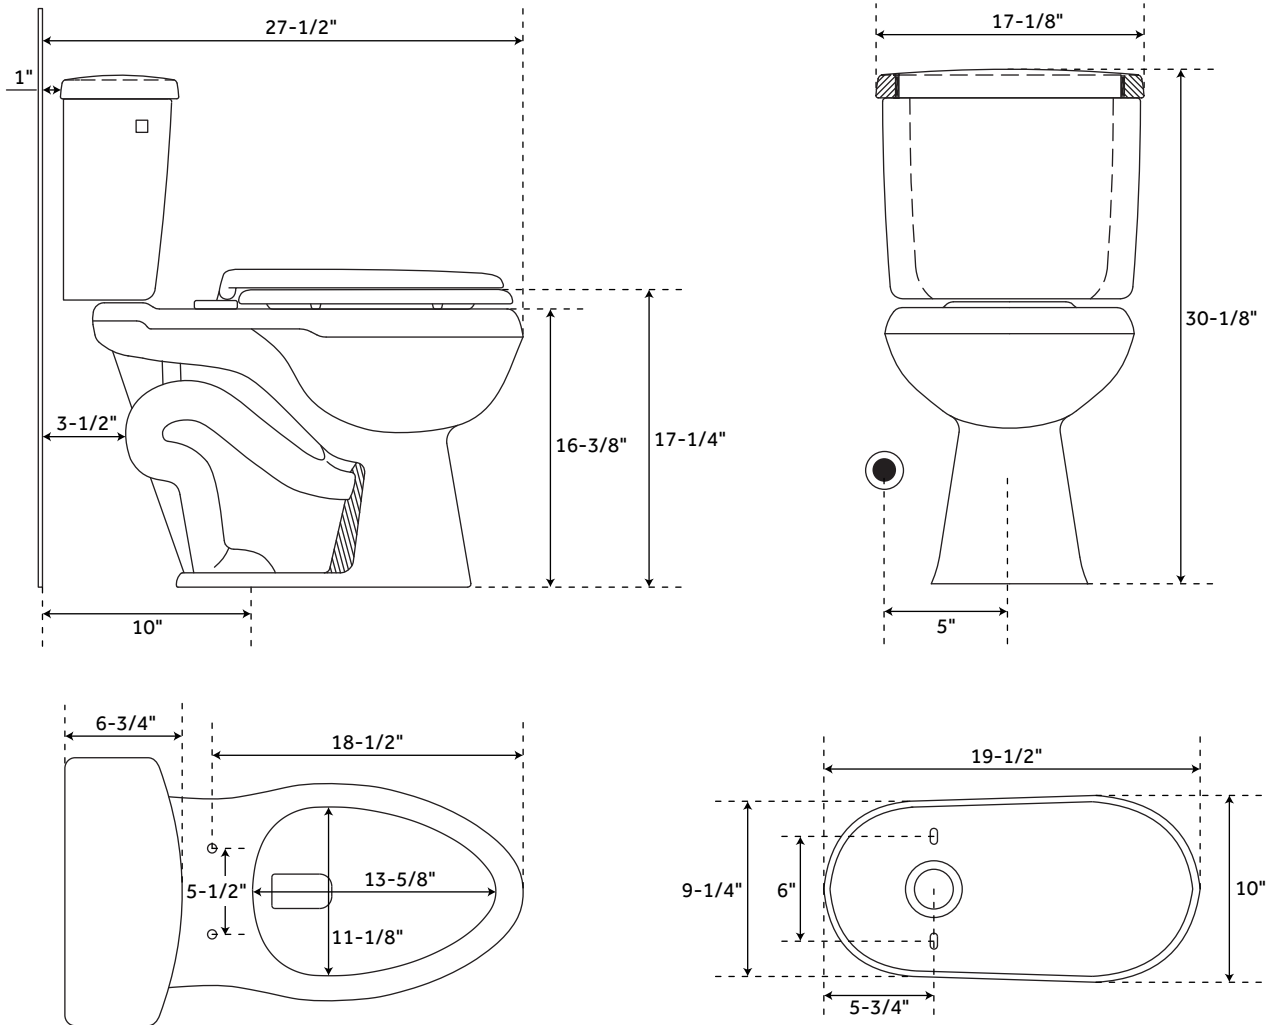

BRADENTON

TWO-PIECE ELONGATED TOILET - 10" ROUGH-IN

SKU: 948427

FEATURES

Product Finish: White
Bowl Shape: Elongate
Rough In: 10"
Length: 17-1/8"
Width: 27-1/2"
Height: 30-1/8"
Bowl Height: 16-3/8"
Gallons Per Flush: 1.28
Hardware Finish: Chrome
Seat Included: Yes

REVISED 09/09/2019
CODE: SHBDC2410WH

BRADENTON

TWO-PIECE ELONGATED TOILET - 12" ROUGH-IN

SKU: 948427

FEATURES

Bowl Shape: Elongate
Rough In: 12"
Length: 17-1/8"
Width: 28-3/4"
Height: 30-1/4"
Bowl Height: 16-3/8"
Gallons Per Flush: 1.28
Hardware Finish: Chrome
Seat Included: Yes

All dimensions and specifications are nominal and may vary. Use actual products for accuracy in critical situations.

REVISED 09/09/2019
CODE: SHBDC2412BS
SHBDC2412WH/SHBDC2412RWH

BRADENTON

TWO-PIECE ELONGATED TOILET - 14" ROUGH-IN

SKU: 948427

FEATURES

Product Finish: White
Bowl Shape: Elongate
Rough In: 14"
Length: 17-1/8"
Width: 30"
Height: 30-1/4"
Bowl Height: 16-3/8"
Gallons Per Flush: 1.28
Hardware Finish: Chrome
Seat Included: Yes