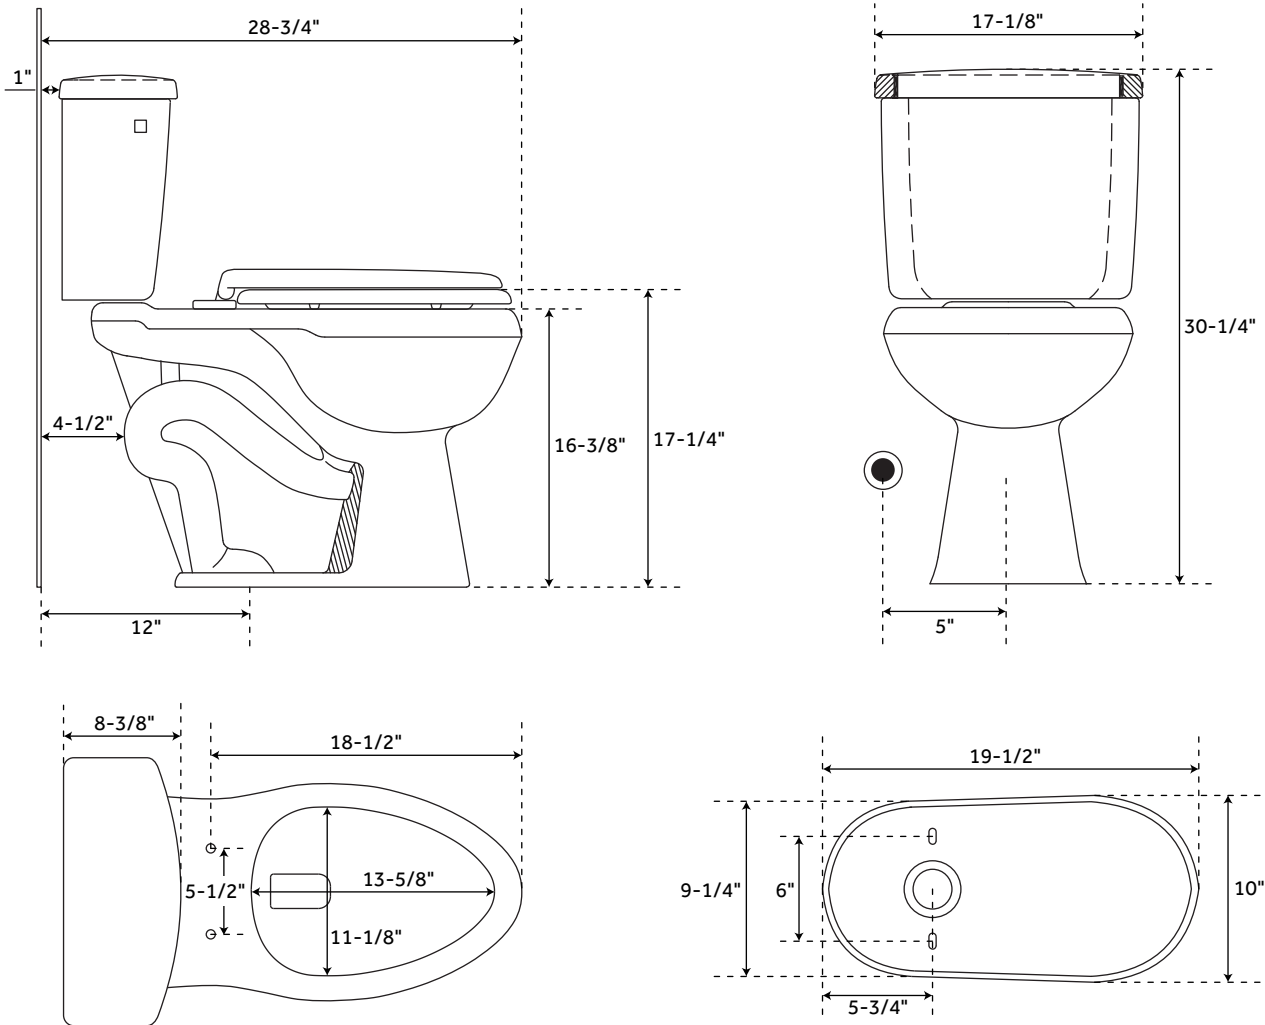

BRADENTON

TWO-PIECE ELONGATED TOILET - 10" ROUGH-IN

SKU: 948427

FEATURES

Product Finish: White
Bowl Shape: Elongate
Rough In: 10"
Length: 17-1/8"
Width: 27-1/2"
Height: 30-1/8"
Bowl Height: 16-3/8"
Gallons Per Flush: 1.28
Hardware Finish: Chrome
Seat Included: Yes

REVISED 09/09/2019
CODE: SHBDC2410WH

BRADENTON

TWO-PIECE ELONGATED TOILET - 12" ROUGH-IN

SKU: 948427

FEATURES

Bowl Shape: Elongate
Rough In: 12"
Length: 17-1/8"
Width: 28-3/4"
Height: 30-1/4"
Bowl Height: 16-3/8"
Gallons Per Flush: 1.28
Hardware Finish: Chrome
Seat Included: Yes

All dimensions and specifications are nominal and may vary. Use actual products for accuracy in critical situations.

REVISED 09/09/2019
CODE: SHBDC2412BS
SHBDC2412WH/SHBDC2412RWH

BRADENTON

TWO-PIECE ELONGATED TOILET - 14" ROUGH-IN

SKU: 948427

FEATURES

Product Finish: White
Bowl Shape: Elongate
Rough In: 14"
Length: 17-1/8"
Width: 30"
Height: 30-1/4"
Bowl Height: 16-3/8"
Gallons Per Flush: 1.28
Hardware Finish: Chrome
Seat Included: Yes