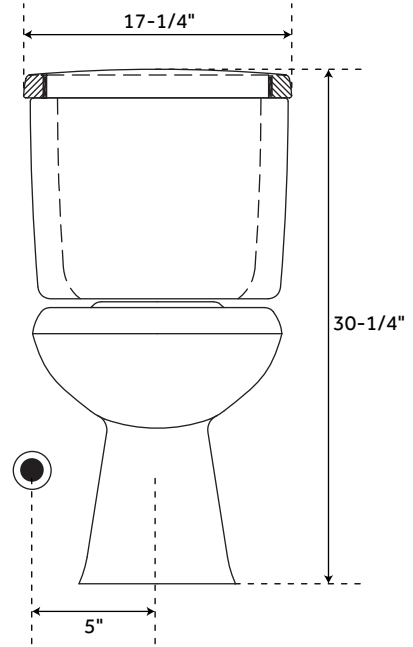

BRADENTON

TWO-PIECE ROUND TOILET - WHITE - 10" ROUGH-IN

SKU: 948425

FEATURES

Product Finish: White
Bowl Shape: Round
Rough In: 10"
Length: 17-1/4"
Width: 26"
Height: 30"
Bowl Height: 16-3/8"
Gallons Per Flush: 1.28
Hardware Finish: Chrome
Seat Included: Yes

REVISED 09/06/2019
CODE: SHBDC2310WH

BRADENTON

TWO-PIECE ROUND TOILET - WHITE - 12" ROUGH-IN

SKU: 948425

FEATURES

- Product Finish: White
- Bowl Shape: Round
- Rough In: 12"
- Length: 17-1/4"
- Width: 26-3/4"
- Height: 30-1/4"
- Bowl Height: 16-3/8"
- Gallons Per Flush: 1.28
- Hardware Finish: Chrome
- Seat Included: Yes

REVISED 09/06/2019
CODE: SHBDC2312WH/SHBDC2312RWH

BRADENTON

TWO-PIECE ROUND TOILET - WHITE - 14" ROUGH-IN

SKU: 948425

FEATURES

Product Finish: White
Bowl Shape: Round
Rough In: 14"
Length: 17-1/4"
Width: 28-3/4"
Height: 30-1/4"
Bowl Height: 16-3/8"
Gallons Per Flush: 1.28
Hardware Finish: Chrome
Seat Included: Yes