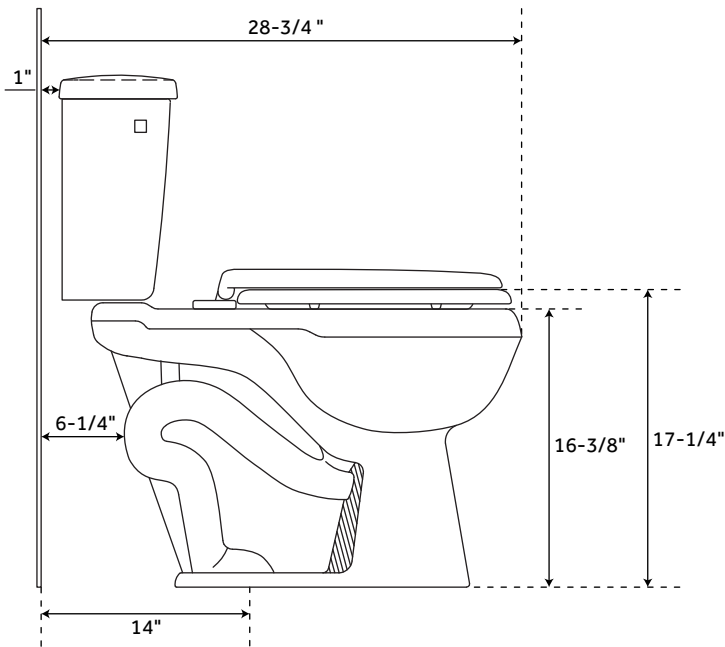

BRADENTON

TWO-PIECE ROUND TOILET - WHITE - 10" ROUGH-IN

SKU: 948425

FEATURES

Product Finish: White
Bowl Shape: Round
Rough In: 10"
Length: 17-1/4"
Width: 26"
Height: 30"
Bowl Height: 16-3/8"
Gallons Per Flush: 1.28
Hardware Finish: Chrome
Seat Included: Yes

REVISED 09/06/2019
CODE: SHBDC2310WH

BRADENTON

TWO-PIECE ROUND TOILET - WHITE - 12" ROUGH-IN

SKU: 948425

FEATURES

- Product Finish: White
- Bowl Shape: Round
- Rough In: 12"
- Length: 17-1/4"
- Width: 26-3/4"
- Height: 30-1/4"
- Bowl Height: 16-3/8"
- Gallons Per Flush: 1.28
- Hardware Finish: Chrome
- Seat Included: Yes

REVISED 09/06/2019
CODE: SHBDC2312WH/SHBDC2312RWH

BRADENTON

TWO-PIECE ROUND TOILET - WHITE - 14" ROUGH-IN

SKU: 948425

FEATURES

Product Finish: White
Bowl Shape: Round
Rough In: 14"
Length: 17-1/4"
Width: 28-3/4"
Height: 30-1/4"
Bowl Height: 16-3/8"
Gallons Per Flush: 1.28
Hardware Finish: Chrome
Seat Included: Yes