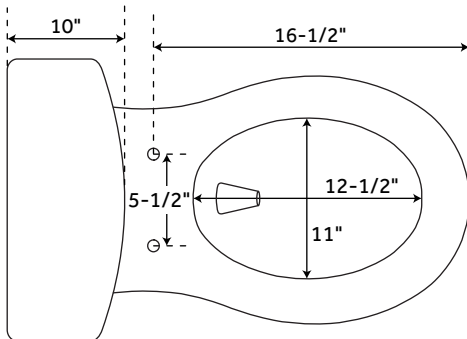

BRADENTON

TWO-PIECE ROUND TOILET - WHITE - 10" ROUGH-IN

SKU: 948425

FEATURES

Product Finish: White
Bowl Shape: Round
Rough In: 10"
Length: 17-1/4"
Width: 26"
Height: 30"
Bowl Height: 16-3/8"
Gallons Per Flush: 1.28
Hardware Finish: Chrome
Seat Included: Yes

REVISED 09/06/2019
CODE: SHBDC2310WH

BRADENTON

TWO-PIECE ROUND TOILET - WHITE - 12" ROUGH-IN

SKU: 948425

FEATURES

- Product Finish: White
- Bowl Shape: Round
- Rough In: 12"
- Length: 17-1/4"
- Width: 26-3/4"
- Height: 30-1/4"
- Bowl Height: 16-3/8"
- Gallons Per Flush: 1.28
- Hardware Finish: Chrome
- Seat Included: Yes

REVISED 09/06/2019
CODE: SHBDC2312WH/SHBDC2312RWH

BRADENTON

TWO-PIECE ROUND TOILET - WHITE - 14" ROUGH-IN

SKU: 948425

FEATURES

Product Finish: White
Bowl Shape: Round
Rough In: 14"
Length: 17-1/4"
Width: 28-3/4"
Height: 30-1/4"
Bowl Height: 16-3/8"
Gallons Per Flush: 1.28
Hardware Finish: Chrome
Seat Included: Yes