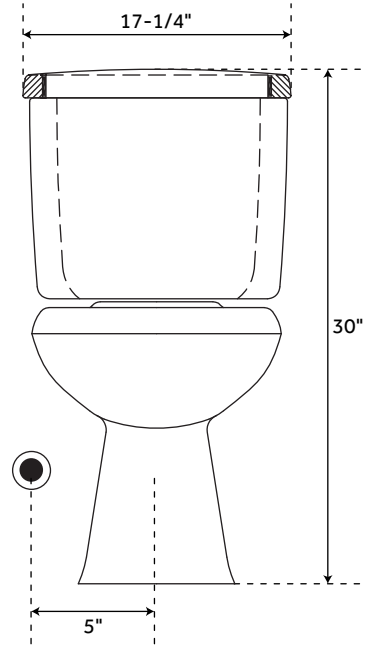

BRADENTON

TWO-PIECE ROUND TOILET - WHITE - 10" ROUGH-IN

SKU: 948425

FEATURES

Product Finish: White
Bowl Shape: Round
Rough In: 10"
Length: 17-1/4"
Width: 26"
Height: 30"
Bowl Height: 16-3/8"
Gallons Per Flush: 1.28
Hardware Finish: Chrome
Seat Included: Yes

REVISED 09/06/2019
CODE: SHBDC2310WH

BRADENTON

TWO-PIECE ROUND TOILET - WHITE - 12" ROUGH-IN

SKU: 948425

FEATURES

- Product Finish: White
- Bowl Shape: Round
- Rough In: 12"
- Length: 17-1/4"
- Width: 26-3/4"
- Height: 30-1/4"
- Bowl Height: 16-3/8"
- Gallons Per Flush: 1.28
- Hardware Finish: Chrome
- Seat Included: Yes

REVISED 09/06/2019
CODE: SHBDC2312WH/SHBDC2312RWH

BRADENTON

TWO-PIECE ROUND TOILET - WHITE - 14" ROUGH-IN

SKU: 948425

FEATURES

Product Finish: White
Bowl Shape: Round
Rough In: 14"
Length: 17-1/4"
Width: 28-3/4"
Height: 30-1/4"
Bowl Height: 16-3/8"
Gallons Per Flush: 1.28
Hardware Finish: Chrome
Seat Included: Yes