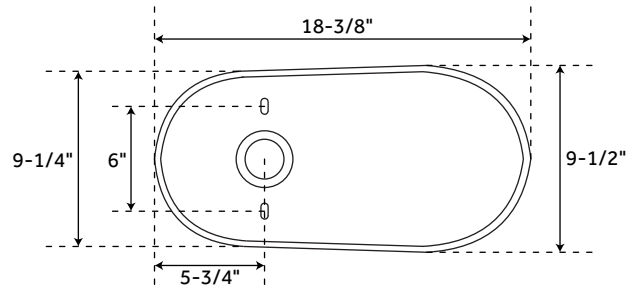

BRADENTON

TWO-PIECE ROUND TOILET - WHITE - 10" ROUGH-IN

SKU: 948425

FEATURES

Product Finish: White
Bowl Shape: Round
Rough In: 10"
Length: 17-1/4"
Width: 26"
Height: 30"
Bowl Height: 16-3/8"
Gallons Per Flush: 1.28
Hardware Finish: Chrome
Seat Included: Yes

REVISED 09/06/2019
CODE: SHBDC2310WH

BRADENTON

TWO-PIECE ROUND TOILET - WHITE - 12" ROUGH-IN

SKU: 948425

FEATURES

- Product Finish: White
- Bowl Shape: Round
- Rough In: 12"
- Length: 17-1/4"
- Width: 26-3/4"
- Height: 30-1/4"
- Bowl Height: 16-3/8"
- Gallons Per Flush: 1.28
- Hardware Finish: Chrome
- Seat Included: Yes

REVISED 09/06/2019
CODE: SHBDC2312WH/SHBDC2312RWH

BRADENTON

TWO-PIECE ROUND TOILET - WHITE - 14" ROUGH-IN

SKU: 948425

FEATURES

Product Finish: White
Bowl Shape: Round
Rough In: 14"
Length: 17-1/4"
Width: 28-3/4"
Height: 30-1/4"
Bowl Height: 16-3/8"
Gallons Per Flush: 1.28
Hardware Finish: Chrome
Seat Included: Yes