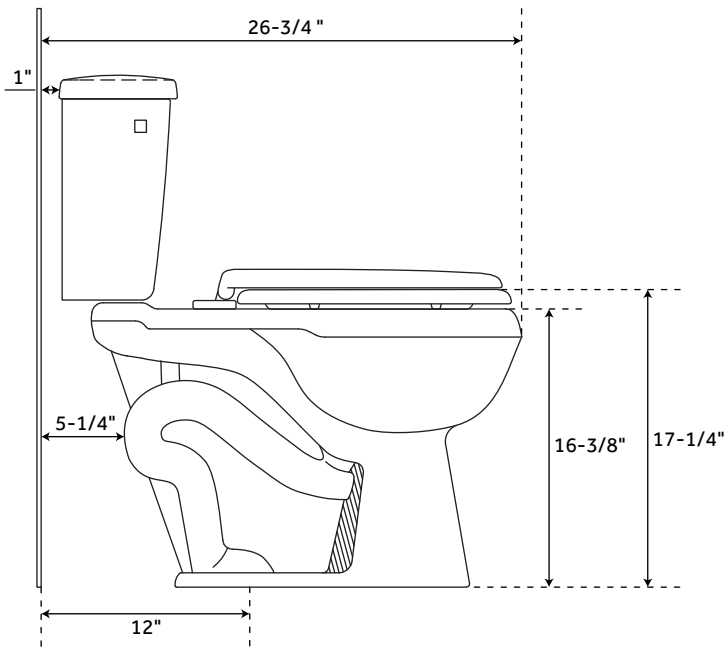

BRADENTON

TWO-PIECE ROUND TOILET - WHITE - 10" ROUGH-IN

SKU: 948425

FEATURES

Product Finish: White
Bowl Shape: Round
Rough In: 10"
Length: 17-1/4"
Width: 26"
Height: 30"
Bowl Height: 16-3/8"
Gallons Per Flush: 1.28
Hardware Finish: Chrome
Seat Included: Yes

REVISED 09/06/2019
CODE: SHBDC2310WH

BRADENTON

TWO-PIECE ROUND TOILET - WHITE - 12" ROUGH-IN

SKU: 948425

FEATURES

- Product Finish: White
- Bowl Shape: Round
- Rough In: 12"
- Length: 17-1/4"
- Width: 26-3/4"
- Height: 30-1/4"
- Bowl Height: 16-3/8"
- Gallons Per Flush: 1.28
- Hardware Finish: Chrome
- Seat Included: Yes

REVISED 09/06/2019
CODE: SHBDC2312WH/SHBDC2312RWH

BRADENTON

TWO-PIECE ROUND TOILET - WHITE - 14" ROUGH-IN

SKU: 948425

FEATURES

Product Finish: White
Bowl Shape: Round
Rough In: 14"
Length: 17-1/4"
Width: 28-3/4"
Height: 30-1/4"
Bowl Height: 16-3/8"
Gallons Per Flush: 1.28
Hardware Finish: Chrome
Seat Included: Yes