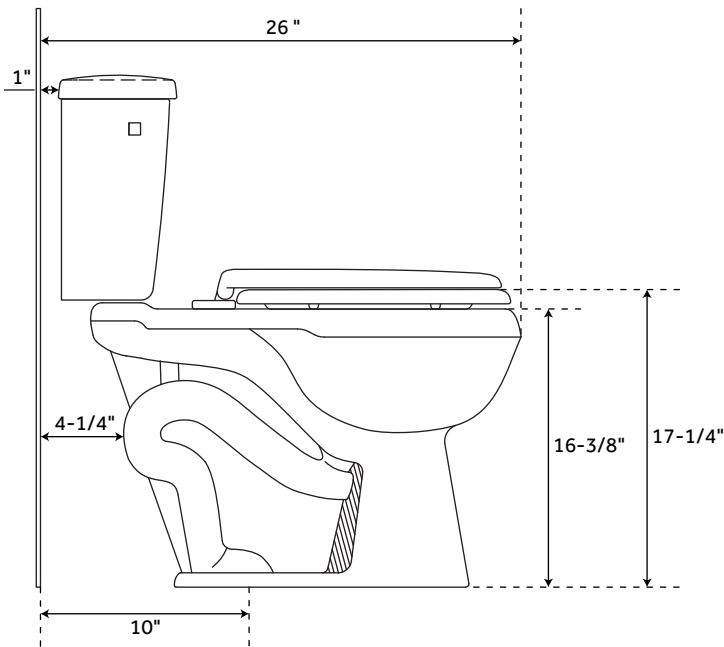

BRADENTON

TWO-PIECE ROUND TOILET - WHITE - 10" ROUGH-IN

SKU: 948425

FEATURES

Product Finish: White
Bowl Shape: Round
Rough In: 10"
Length: 17-1/4"
Width: 26"
Height: 30"
Bowl Height: 16-3/8"
Gallons Per Flush: 1.28
Hardware Finish: Chrome
Seat Included: Yes

REVISED 09/06/2019
CODE: SHBDC2310WH

BRADENTON

TWO-PIECE ROUND TOILET - WHITE - 12" ROUGH-IN

SKU: 948425

FEATURES

- Product Finish: White
- Bowl Shape: Round
- Rough In: 12"
- Length: 17-1/4"
- Width: 26-3/4"
- Height: 30-1/4"
- Bowl Height: 16-3/8"
- Gallons Per Flush: 1.28
- Hardware Finish: Chrome
- Seat Included: Yes

REVISED 09/06/2019
CODE: SHBDC2312WH/SHBDC2312RWH

BRADENTON

TWO-PIECE ROUND TOILET - WHITE - 14" ROUGH-IN

SKU: 948425

FEATURES

Product Finish: White
Bowl Shape: Round
Rough In: 14"
Length: 17-1/4"
Width: 28-3/4"
Height: 30-1/4"
Bowl Height: 16-3/8"
Gallons Per Flush: 1.28
Hardware Finish: Chrome
Seat Included: Yes