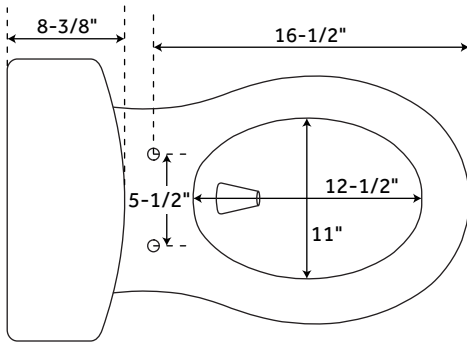

BRADENTON

TWO-PIECE ROUND TOILET - WHITE - 10" ROUGH-IN

SKU: 948425

FEATURES

Product Finish: White
Bowl Shape: Round
Rough In: 10"
Length: 17-1/4"
Width: 26"
Height: 30"
Bowl Height: 16-3/8"
Gallons Per Flush: 1.28
Hardware Finish: Chrome
Seat Included: Yes

REVISED 09/06/2019
CODE: SHBDC2310WH

BRADENTON

TWO-PIECE ROUND TOILET - WHITE - 12" ROUGH-IN

SKU: 948425

FEATURES

- Product Finish: White
- Bowl Shape: Round
- Rough In: 12"
- Length: 17-1/4"
- Width: 26-3/4"
- Height: 30-1/4"
- Bowl Height: 16-3/8"
- Gallons Per Flush: 1.28
- Hardware Finish: Chrome
- Seat Included: Yes

REVISED 09/06/2019
CODE: SHBDC2312WH/SHBDC2312RWH

BRADENTON

TWO-PIECE ROUND TOILET - WHITE - 14" ROUGH-IN

SKU: 948425

FEATURES

Product Finish: White
Bowl Shape: Round
Rough In: 14"
Length: 17-1/4"
Width: 28-3/4"
Height: 30-1/4"
Bowl Height: 16-3/8"
Gallons Per Flush: 1.28
Hardware Finish: Chrome
Seat Included: Yes