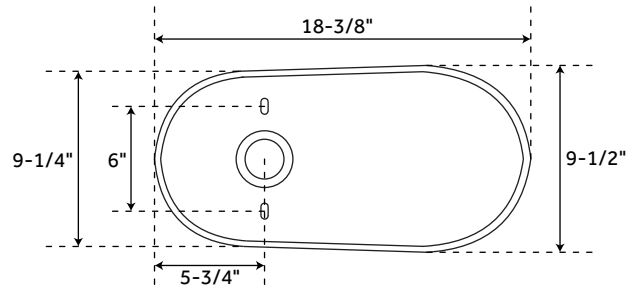

BRADENTON

TWO-PIECE ROUND TOILET - WHITE - 10" ROUGH-IN

SKU: 948425

FEATURES

Product Finish: White
Bowl Shape: Round
Rough In: 10"
Length: 17-1/4"
Width: 26"
Height: 30"
Bowl Height: 16-3/8"
Gallons Per Flush: 1.28
Hardware Finish: Chrome
Seat Included: Yes

REVISED 09/06/2019
CODE: SHBDC2310WH

BRADENTON

TWO-PIECE ROUND TOILET - WHITE - 12" ROUGH-IN

SKU: 948425

FEATURES

- Product Finish: White
- Bowl Shape: Round
- Rough In: 12"
- Length: 17-1/4"
- Width: 26-3/4"
- Height: 30-1/4"
- Bowl Height: 16-3/8"
- Gallons Per Flush: 1.28
- Hardware Finish: Chrome
- Seat Included: Yes

REVISED 09/06/2019
CODE: SHBDC2312WH/SHBDC2312RWH

BRADENTON

TWO-PIECE ROUND TOILET - WHITE - 14" ROUGH-IN

SKU: 948425

FEATURES

Product Finish: White
Bowl Shape: Round
Rough In: 14"
Length: 17-1/4"
Width: 28-3/4"
Height: 30-1/4"
Bowl Height: 16-3/8"
Gallons Per Flush: 1.28
Hardware Finish: Chrome
Seat Included: Yes