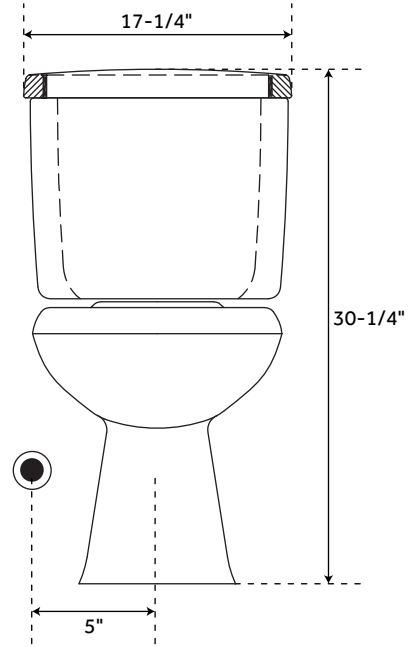

BRADENTON

TWO-PIECE ROUND TOILET - WHITE - 10" ROUGH-IN

SKU: 948425

FEATURES

Product Finish: White
Bowl Shape: Round
Rough In: 10"
Length: 17-1/4"
Width: 26"
Height: 30"
Bowl Height: 16-3/8"
Gallons Per Flush: 1.28
Hardware Finish: Chrome
Seat Included: Yes

REVISED 09/06/2019
CODE: SHBDC2310WH

BRADENTON

TWO-PIECE ROUND TOILET - WHITE - 12" ROUGH-IN

SKU: 948425

FEATURES

- Product Finish: White
- Bowl Shape: Round
- Rough In: 12"
- Length: 17-1/4"
- Width: 26-3/4"
- Height: 30-1/4"
- Bowl Height: 16-3/8"
- Gallons Per Flush: 1.28
- Hardware Finish: Chrome
- Seat Included: Yes

REVISED 09/06/2019
CODE: SHBDC2312WH/SHBDC2312RWH

BRADENTON

TWO-PIECE ROUND TOILET - WHITE - 14" ROUGH-IN

SKU: 948425

FEATURES

Product Finish: White
Bowl Shape: Round
Rough In: 14"
Length: 17-1/4"
Width: 28-3/4"
Height: 30-1/4"
Bowl Height: 16-3/8"
Gallons Per Flush: 1.28
Hardware Finish: Chrome
Seat Included: Yes