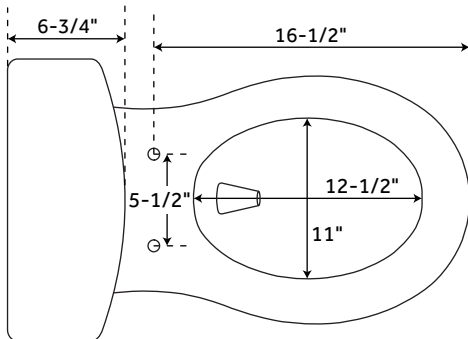

BRADENTON

TWO-PIECE ROUND TOILET - WHITE - 10" ROUGH-IN

SKU: 948425

FEATURES

Product Finish: White
Bowl Shape: Round
Rough In: 10"
Length: 17-1/4"
Width: 26"
Height: 30"
Bowl Height: 16-3/8"
Gallons Per Flush: 1.28
Hardware Finish: Chrome
Seat Included: Yes

REVISED 09/06/2019
CODE: SHBDC2310WH

BRADENTON

TWO-PIECE ROUND TOILET - WHITE - 12" ROUGH-IN

SKU: 948425

FEATURES

- Product Finish: White
- Bowl Shape: Round
- Rough In: 12"
- Length: 17-1/4"
- Width: 26-3/4"
- Height: 30-1/4"
- Bowl Height: 16-3/8"
- Gallons Per Flush: 1.28
- Hardware Finish: Chrome
- Seat Included: Yes

REVISED 09/06/2019
CODE: SHBDC2312WH/SHBDC2312RWH

BRADENTON

TWO-PIECE ROUND TOILET - WHITE - 14" ROUGH-IN

SKU: 948425

FEATURES

Product Finish: White
Bowl Shape: Round
Rough In: 14"
Length: 17-1/4"
Width: 28-3/4"
Height: 30-1/4"
Bowl Height: 16-3/8"
Gallons Per Flush: 1.28
Hardware Finish: Chrome
Seat Included: Yes