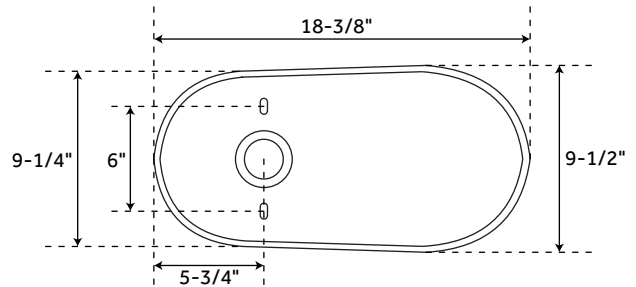

BRADENTON

TWO-PIECE ROUND TOILET - WHITE - 10" ROUGH-IN

SKU: 948425

FEATURES

Product Finish: White
Bowl Shape: Round
Rough In: 10"
Length: 17-1/4"
Width: 26"
Height: 30"
Bowl Height: 16-3/8"
Gallons Per Flush: 1.28
Hardware Finish: Chrome
Seat Included: Yes

REVISED 09/06/2019
CODE: SHBDC2310WH

BRADENTON

TWO-PIECE ROUND TOILET - WHITE - 12" ROUGH-IN

SKU: 948425

FEATURES

- Product Finish: White
- Bowl Shape: Round
- Rough In: 12"
- Length: 17-1/4"
- Width: 26-3/4"
- Height: 30-1/4"
- Bowl Height: 16-3/8"
- Gallons Per Flush: 1.28
- Hardware Finish: Chrome
- Seat Included: Yes

REVISED 09/06/2019
CODE: SHBDC2312WH/SHBDC2312RWH

BRADENTON

TWO-PIECE ROUND TOILET - WHITE - 14" ROUGH-IN

SKU: 948425

FEATURES

Product Finish: White
Bowl Shape: Round
Rough In: 14"
Length: 17-1/4"
Width: 28-3/4"
Height: 30-1/4"
Bowl Height: 16-3/8"
Gallons Per Flush: 1.28
Hardware Finish: Chrome
Seat Included: Yes