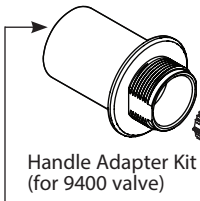

## Illustrated Parts

### 90 DEGREE™ Two-Handle Wall Mount Faucet Trim

MODEL	HANDLE	FINISH
TS6731	Lever	Chrome
TS6731BN	Lever	Brushed Nickel

Handle Adapter Kit  
(for 9700 valve)

197003

Spout Escutcheon

158080 Chrome  
158080BN Brushed Nickel

Handle Adapter Kit  
(for 9400 valve)

139769

Stem Extensions  
(for 9700 valve)

197004

Handle Escutcheon

147563 Chrome  
147563BN Brushed Nickel

Handle Adapter

147559